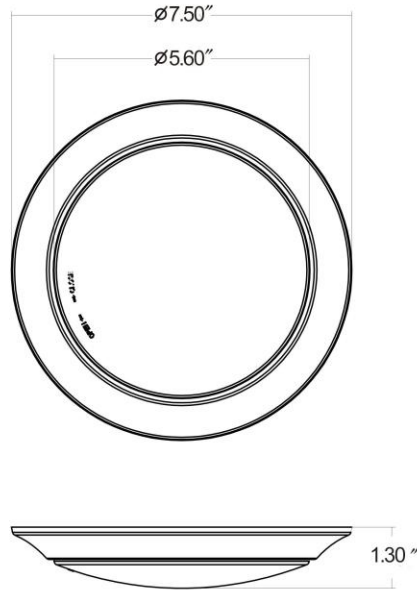

## LED-30016-3 WH

Job Name:	
Location :	
Date :	
Quantity :	

### Dimensions:

Width:	7.5
Height:	1.25