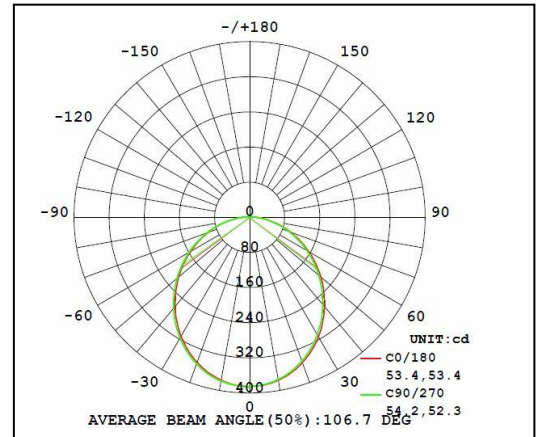

### Dimensions:

Width:	7.5
Height:	1.25