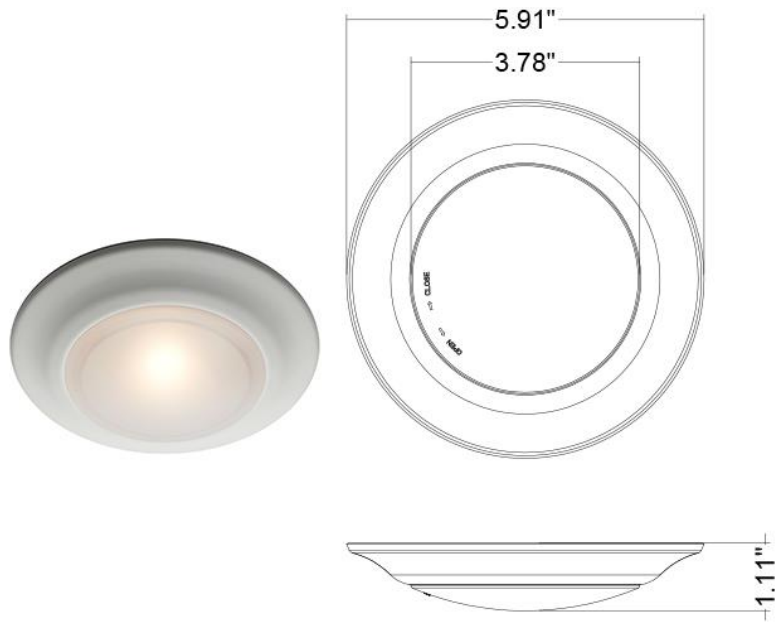

LED-30015-3 WH

Job Name:	
Location :	
Date :	
Quantity :	

Dimensions:

Width:	5.9
Height:	1.1

Lamping:

Voltage:	120
Wattage:	11
Lumens:	650
Color Temperature:	3000k
CRI:	≥90
Dimmable LED Module:	Y
Rated Life:	50,000 hours

Diffuser:

Lens/Diffuser Material:	Glass
Lens/Diffuser Color:	White Opal

Suggested Dimmers:

The LED-30016 BN is designed to operate with most standard dimmers. It is recommended to use an LED dimmer. Fixture is confirmed to work with both TRICA and ELV dimmers. This does not imply any guarantee or warranty of compatibility with a particular application. Unlisted dimmers do not imply non-compatibility.

Finish Options:

- White (WH)
- Black (BK) MOQ: 500
- Brushed Nickel (BN)
- Rubbed Oil Bronze (ROB)

Material:

- Glass, Acrylic
- Electrical
- Metal

Ratings & Certifications:

Warranty:

- Fixture: 1 Year Limited Warranty
- Finish: 6 months in normal climatic conditions
- LED Module: Rated for 5 years, 50,000 hours