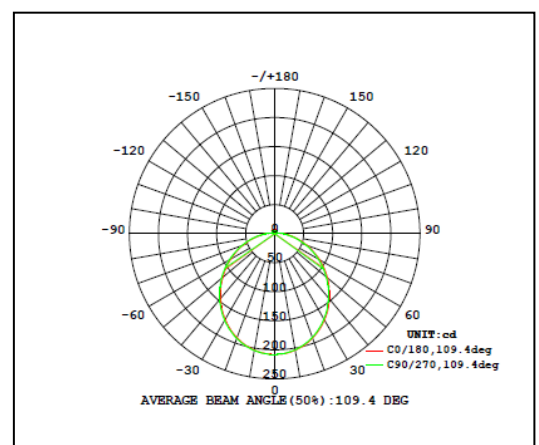

LED-30015-3 WH

Job Name:	
Location :	
Date :	
Quantity :	

Dimensions:

Width:	5.9
Height:	1.1

Lamping:

Voltage:	120
Wattage:	11
Lumens:	650
Color Temperature:	3000k
CRI:	≥90
Dimmable LED Module:	Y
Rated Life:	50,000 hours