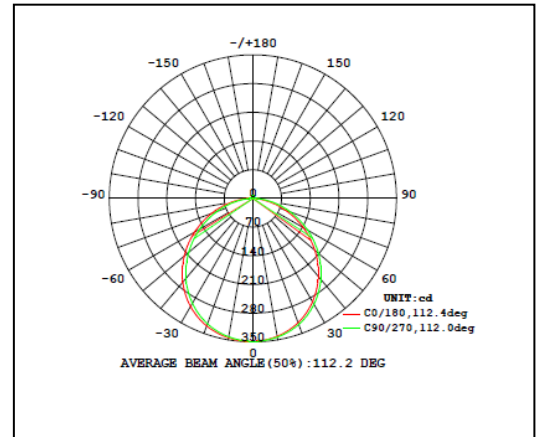

EM-LED-30097 WH

Job Name:	
Location :	
Date :	
Quantity :	

Dimensions:

Width:	7
Height:	1.6

Lamping:

Voltage:	120
Wattage:	15
Lumens:	1000
Color Temperature:	3000k
CRI:	≥90
Dimmable LED Module:	Y
Rated Life:	50,000 hours
Fixture has 4w Emergency Power Supply	