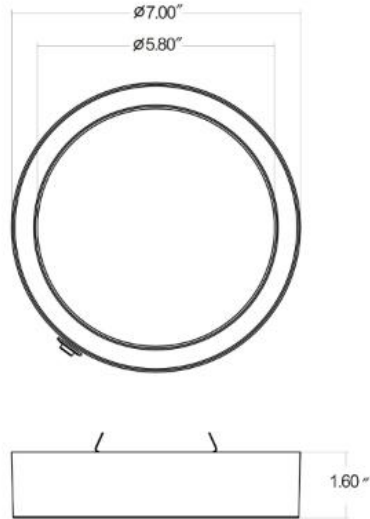

EM-LED-30097 WH

Job Name:	
Location :	
Date :	
Quantity :	

Dimensions:

Width:	7
Height:	1.6

Lamping:

Voltage:	120
Wattage:	15
Lumens:	1000
Color Temperature:	3000k
CRI:	≥90
Dimmable LED Module:	Y
Rated Life:	50,000 hours
Fixture has 4w Emergency Power Supply	

Diffuser:

Lens/Diffuser Material:	Glass
Lens/Diffuser Color:	White

Finish Options:

White (WH)

Material:

Glass, Acrylic
 Electrical
 Metal

Ratings & Certifications:

Wet Location