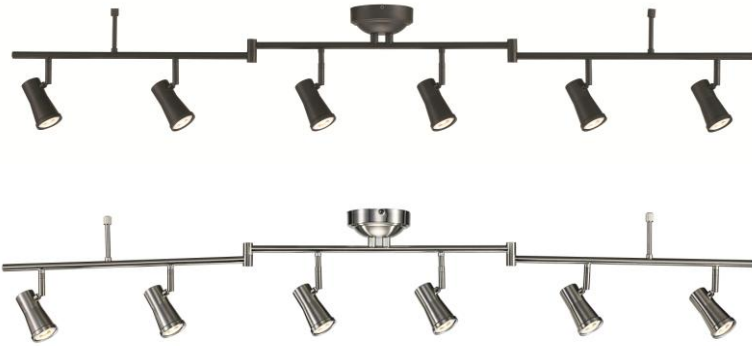

W-926

LED Track Light

Width (in): 58

Height (in): 9

Depth (in):

Glass Type: n/a

Bulb Type: LED

Color Temp: 3000k

Lumens: 1900

CRI:

Wattage: 30

Finish Shown: Rubbed Oil Bronze, Brushed Nickel

Available Finishes: Rubbed Oil Bronze (ROB), Brushed Nickel (BN)

UL Listed:

Country of Origin: China

Material: Metal, Glass, Electrical

- Multiple finishes available
- LED module built in
- LED rated for 50,000 hours
- Dimmable

Job Name:

Job Type:

Contact:

Fixture Location:

Quantity:

Additional Notes:

Shipping Box	Width	Height	Depth	Ship Wt	Method	Oversize	Case QTY
Ship QTY: 1 ea					Ground	No	
UPC: by finish		Finish:		Warranty: 1 year limited parts, repair, and replacement			