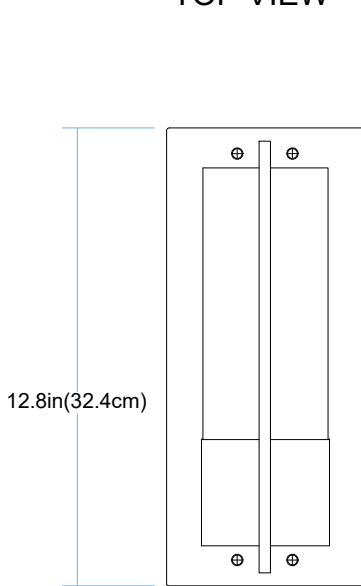

LENGTH:5.5in(14cm)  
 HEIGHT:12.8in(32.4cm)  
 DIAMETER:5.5in(14cm)

TOP VIEW

FRONT VIEW

SIDE VIEW