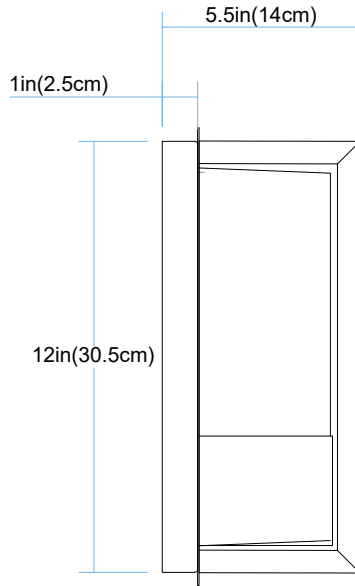

LENGTH:5.5in(14cm)  
 HEIGHT:12.8in(32.4cm)  
 DIAMETER:5.5in(14cm)

TOP VIEW

FRONT VIEW

SIDE VIEW