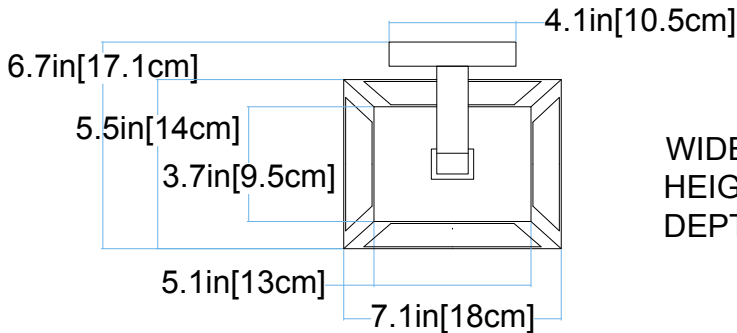

FRONT VIEW

SIDE VIEW

TOP VIEW

WIDE: 7.1 in.(18cm)
 HEIGHT: 12.3 in. (31.3cm)
 DEPTH 6.7 in.(17.1cm)