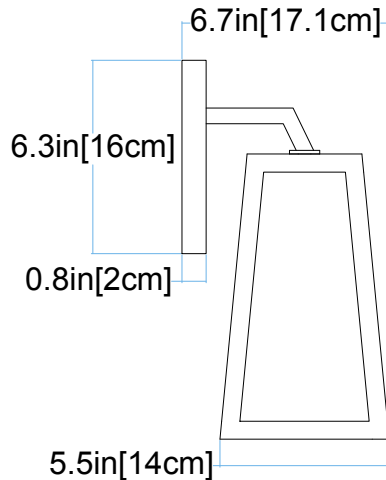

FRONT VIEW

SIDE VIEW

TOP VIEW

WIDE: 7.1 in.(18cm)
 HEIGHT: 12.3 in. (31.3cm)
 DEPTH 6.7 in.(17.1cm)