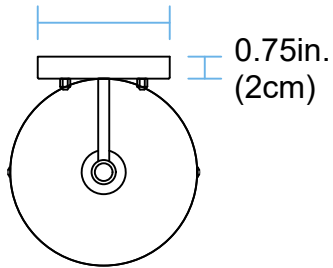

4.75in.(12cm)

11in.(28cm)

TOP VIEW

LENGTH:9.75in.(25cm)

HEIGHT:17.75in.(45cm)

DIAMETER:11.75in.(30cm)

11in.(28cm)

FRONT VIEW

11.75in.(30cm)

SIDE VIEW

7.75in.  
(20cm)

17.75in.  
(45cm)