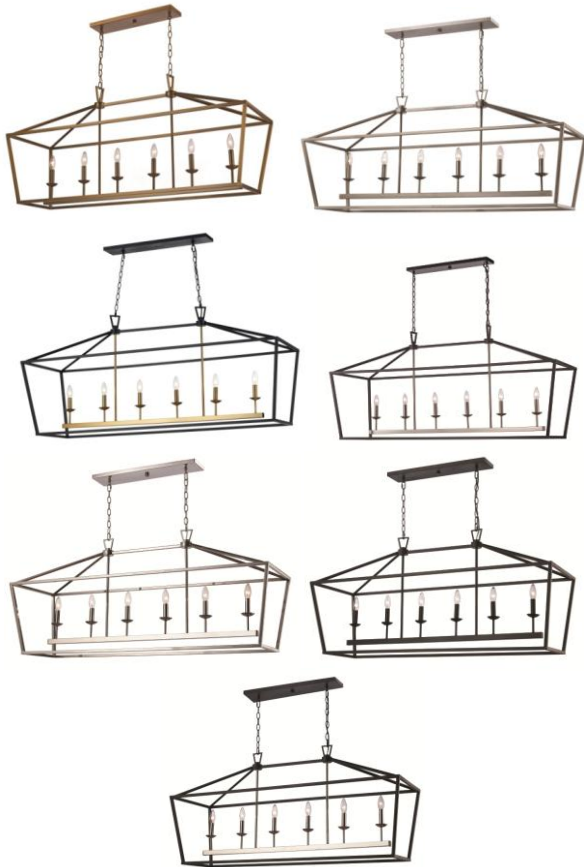

10267

Pendant

Width (in): 23

Height (in): 49

Depth (in): 15

Glass Type: n/a

Bulb Type: Candelabra base

Number of Bulbs: 6

Wattage: 60

Finish Shown: Antique Gold, Antique Silver Leaf, Black/Antique Gold, Black/Brushed Nickel, Polished Chrome, Polished Chrome/Black, Rubbed Oil Bronze

Available Finishes: Antique Gold (AG), Antique Silver Leaf (ASL), Black/Antique Gold (BK/AG), Black/Brushed Nickel (BK/BN), Polished Chrome (PC), Polished Chrome/Black (PC/BK), Rubbed Oil Bronze (ROB)

UL Listed: Dry

Country of Origin: China

Material: Metal, Glass, Electrical

- Multiple finishes available

Job Name:

Job Type:

Contact:

Fixture Location: