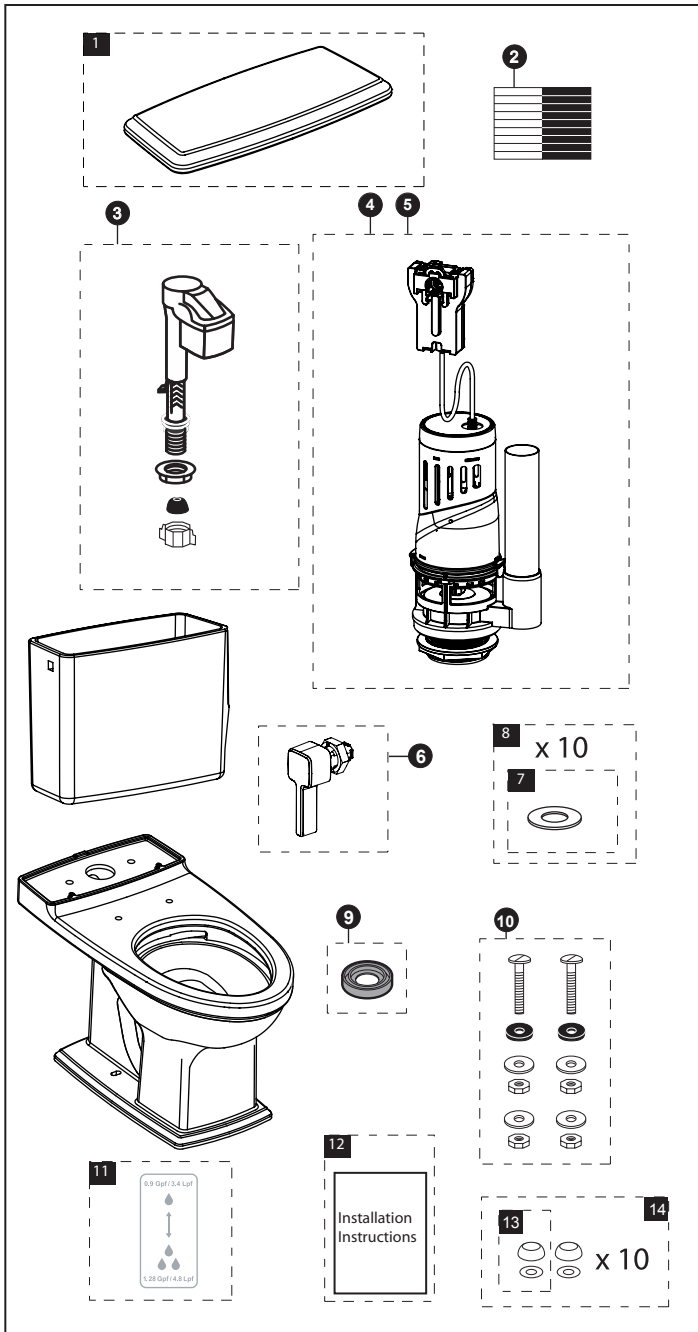

**CST494CEMF( R)(G)**  
**ST494M(R)**  
**CT494CEF(G)**

**Connelly™**  
**1.28 & 0.9 Gpf Toilet, Elongated,**  
**Dual-Max® Cyclone®, Universal Height,**  
**Wire Type**

Item	Part	Description
1	TCU494CRE#01 TCU494CRE#03 TCU494CRE#11 TCU494CRE#12 TCU494CRE#51	Tank Lid with Velcro Tank Lid with Velcro Tank Lid with Velcro Tank Lid with Velcro Tank Lid with Velcro
2	THU107	Velcro Tape
3	TSU99A.X	Universal Fill Valve
4	THU418	Left, Dual Flush Valve, 2", Tower Assem w/ wired box
5	THU423	Right, Dual Flush Valve, 2", Tower Assem w/ wired box
6	THU416#CP	Left, Trip Lever Handle w/ Spud & Nut
7	9BU097	Seal Gasket
8	THU424	Seal Gasket (10 Pack)
9	9BU062E	2" Tank to Bowl Gasket (for 1 toilet)
10	TSU01D	Tank Mounting Kit
11	0EU101 0EU101-1	Top Lid Sticker Top Lid Sticker (for Ebony toilet)
12	0GU048Z-7	Installation Instructions
13	THU044#01 THU044#03 THU044#11 THU044#12 THU044#51	Bolt Cap Set (for 1 toilet) Bolt Cap Set (for 1 toilet) Bolt Cap Set (for 1 toilet) Bolt Cap Set (for 1 toilet) Bolt Cap Set (for 1 toilet)
14	THU098#01 THU098#03 THU098#11 THU098#12 THU098#51	Bolt Cap Sets (for 10 toilets) Bolt Cap Sets (for 10 toilets) Bolt Cap Sets (for 10 toilets) Bolt Cap Sets (for 10 toilets) Bolt Cap Sets (for 10 toilets)

**Product Number Explanations**

Two-Piece Toilet  
 (CST) Gravity Type Toilet  
 (494) Model #  
 (CE) Dual Max Cyclone  
 (M) Dual Flush  
 (F) Universal Height  
 (G) SanaGloss  
 (R) Right Hand

Tank  
 (ST) Tank  
 (494) Model #  
 (M) Dual Flush  
 (R) Right Hand

Colors  
 (#01) Cotton  
 (#03) Bone  
 (#11) Colonial White  
 (#12) Sedona Beige  
 (#51) Ebony

Bowl  
 (CT) Bowl  
 (494) Model #  
 (CE) Dual Max Cyclone  
 (F) Universal Height  
 (G) Sanagloss

Actual Product May Differ Slightly from Illustration.