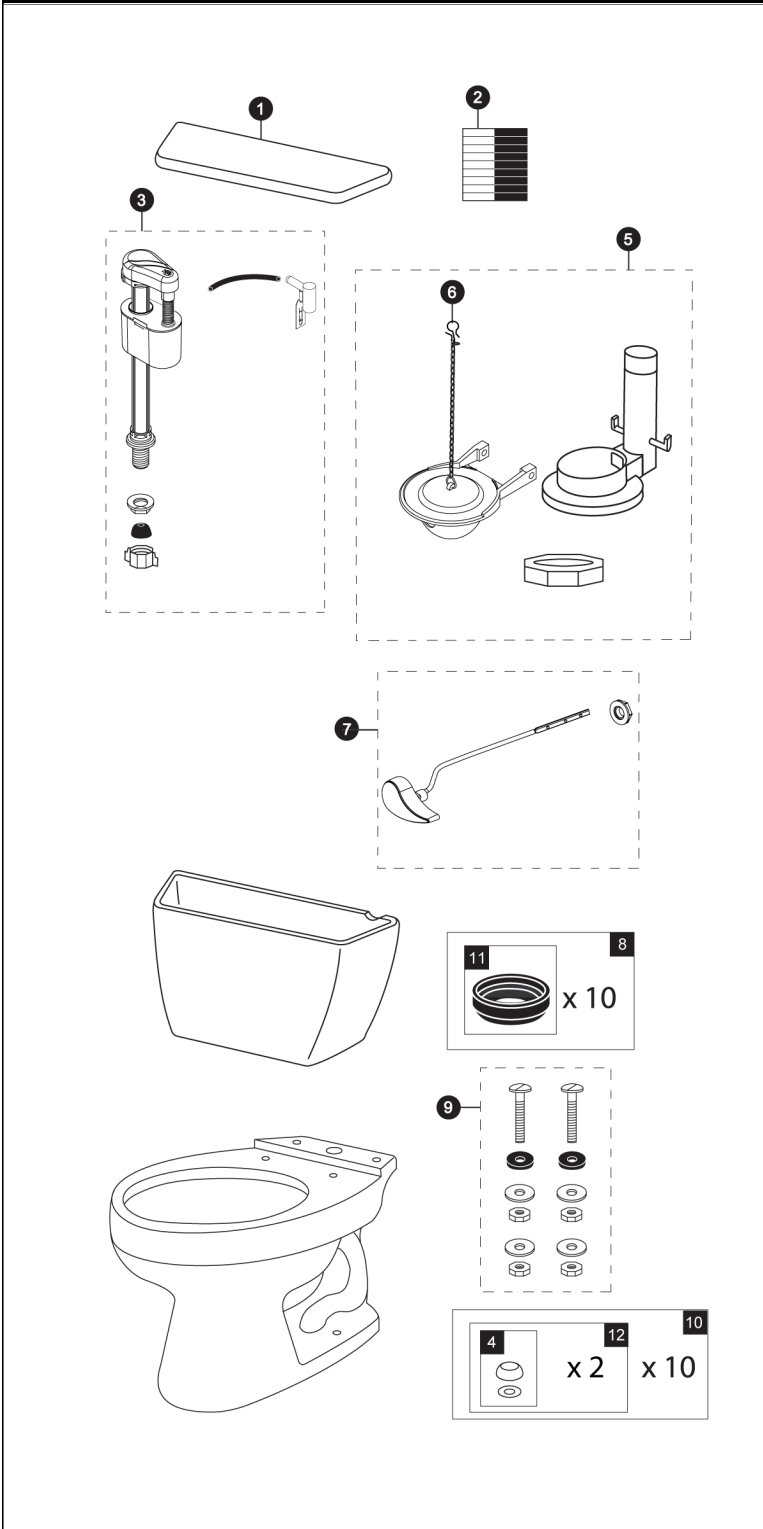

CST744EF.10
ST743E
CT744EF.10

Drake®
1.28 Gpf Toilet, Elongated,
E-Max®, 10" Rough-In
Universal Height

Items	Parts	Description
1	TCU743CRE#01	Tank Lid w/ Velcro - Cotton
2	THU107	Velcro Tape
3	TSU53A	Fill Valve
4	THU044#01	Bolt Cap Set - Cotton
5	THU252P-A	Fill Valve
6	THU347S	Flapper w/ Chain
7	THU068#01 THU068#CP THU068#BN THU068#PN	Trip Lever - Cotton Trip Lever - Chrome Plated Trip Lever - Brushed Nickel Trip Lever - Polished Nickel
8	THU131	Tank to Bowl Gaskets (10 pieces)
9	TSU01D	Tank Mounting Kit
10	THU098#01	Bolt Cap Sets - Cotton (20 pieces)
11	9BU024E	3" Tank to Bowl Gasket
12	THU044S#01	Bolt Cap Set - Cotton (2 pieces)

Note:

Product Number Explanations		
Two-Piece Toilet	Tank	Bowl
(CST) Gravity Type Toilet (744) Model (E) E-Max® (F) Universal Height (.10) 10" Rough-In	(ST) Tank (743) Model (E) E-Max®	(C) Bowl (744) Model (E) E-Max® (F) Universal Height (.10) 10" Rough-In

Actual Product may vary slightly from illustration.