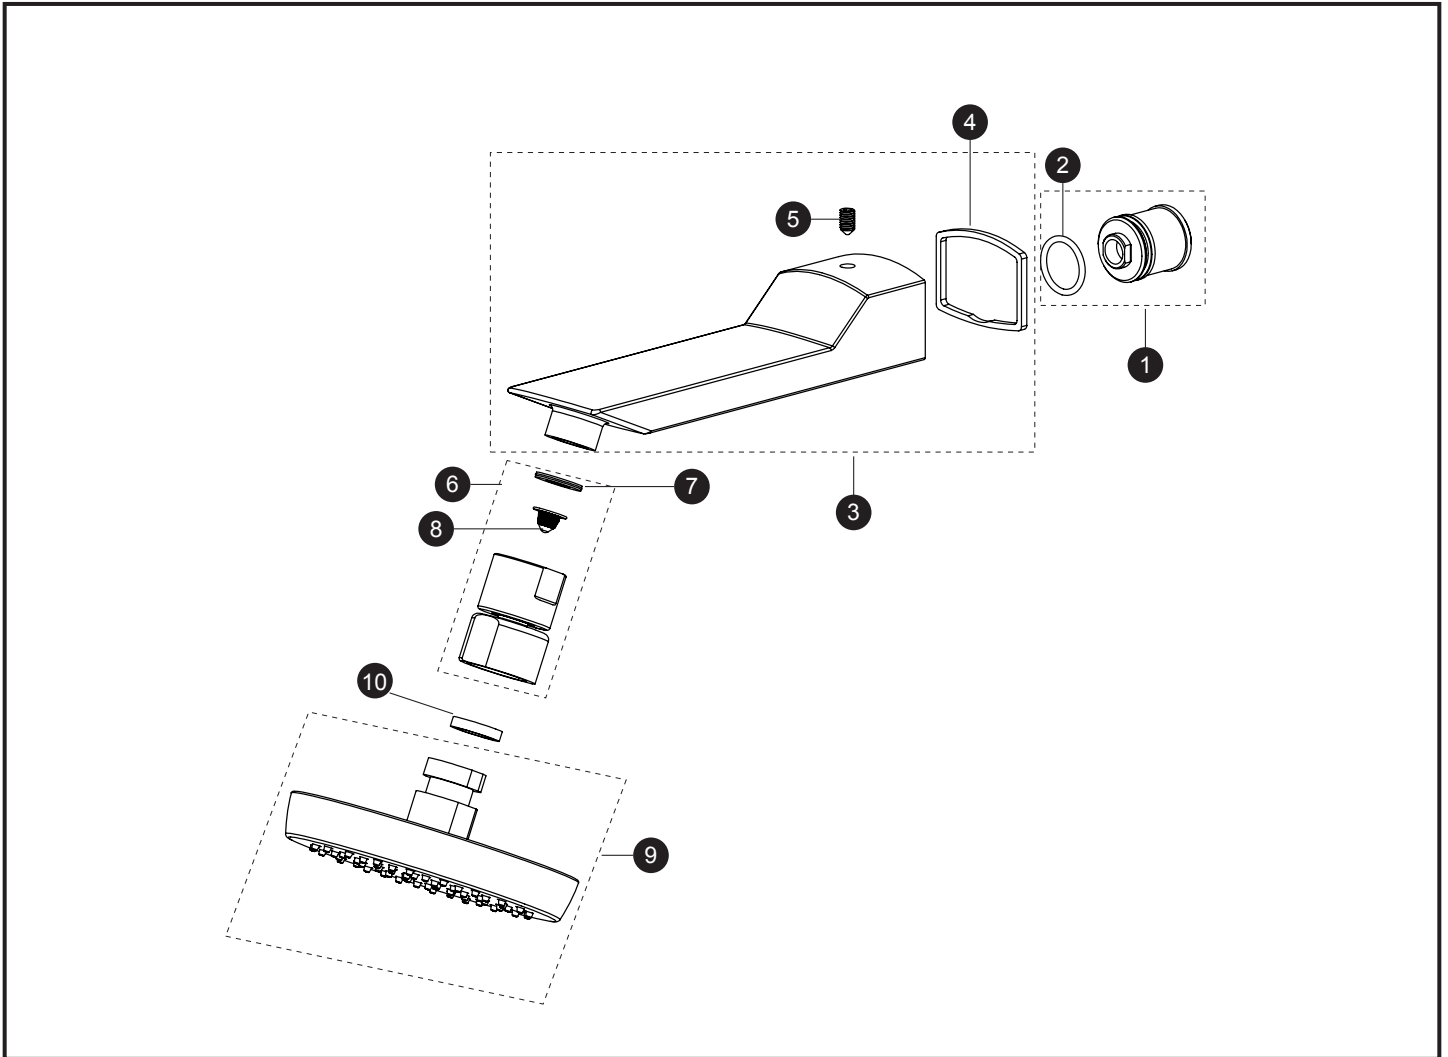

**Soirée™
Standard Showerhead**

LEGEND
\$\$ = DENOTES FINISH
#CP = Polished Chrome
#BN = Brushed Nickel
#PN = Polished Nickel

Item	Part	Description
1	THP4057	Adapter
2	THP4058	O-Ring
3	THP4059#\$\$	Shower Arm
4	THP4060	Foam Gasket
5	THP4028	Set Screw (Handle)
6	THP4428#\$\$	Shower Arm Adapter
7	THP4062	Gasket
8	THP4063	Screen
9	THP4064R#\$\$	Shower Head
10	THP4065	Gasket