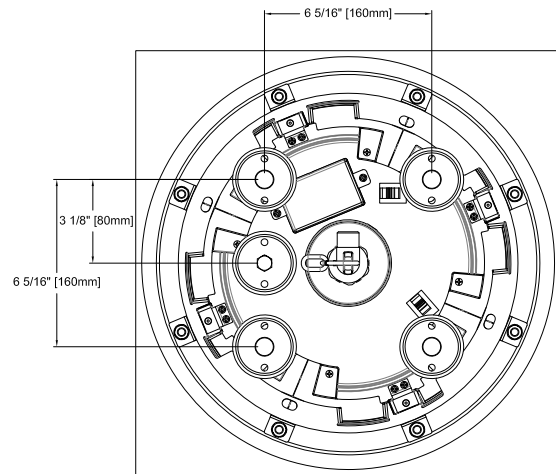

Aimes® Ceiling-Mount Showerhead with LED Lighting

FEATURES

- Hydropower self-generating system
- No external power required
- LED lighting system
- Maximum flow rate of 2.5 gpm (9.5 lpm)
- 11" spray face
- Single spray showerhead
- Rubber nozzles to prevent limescale build up
- Ceiling-mount installation

PRODUCT SPECIFICATION

The ceiling-mount showerhead shall have a hydro-power self-generating system. Product shall have no external power required. Product shall have a LED lighting system. Product shall have a single spray face. Product shall have rubber nozzles to prevent limescale build up. Product shall have a flow rate of 2.5 gallons per minute. Showerhead shall be TOTO Model TS626KG#_____.

TS626KG

Aimes® Ceiling-Mount Showerhead with LED Lighting

SPECIFICATIONS

- Warranty: Lifetime Limited Warranty (Residential Use)
One Year (Commercial Use)
- Material: Bronze and Epoxy Resin
- Shipping Weight: 28.2 lbs.
- Shipping Dimensions: 17-1/2" L x 17-3/4" W x 14" H
- Maximum Flow Rate: 2.5 gpm (9.5 lpm)

TOTO®

These dimensions and specifications are subject to change without notice