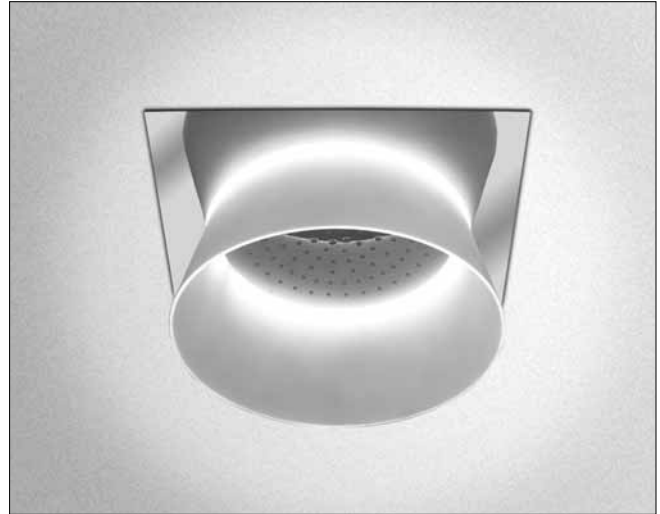

Aimes® Ceiling-Mount Showerhead with LED Lighting

FEATURES

- Hydropower self-generating system
- No external power required
- LED lighting system
- Maximum flow rate of 2.5 gpm (9.5 lpm)
- 11" spray face
- Single spray showerhead
- Rubber nozzles to prevent limescale build up
- Ceiling-mount installation

COLORS/FINISHES

- #CP Polished Chrome

CODES/STANDARDS

- Meets or exceeds ASME A112.18.1/CSA B125.1
- Certifications: IAPMO(cUPC), State of Massachusetts and others
- Code Compliance: UPC, IPC, NSPC, NPC Canada, and others

PRODUCT SPECIFICATION

The ceiling-mount showerhead shall have a hydro-power self-generating system. Product shall have no external power required. Product shall have a LED lighting system. Product shall have a single spray face. Product shall have rubber nozzles to prevent limescale build up. Product shall have a flow rate of 2.5 gallons per minute. Showerhead shall be TOTO Model TS626KG#_____.