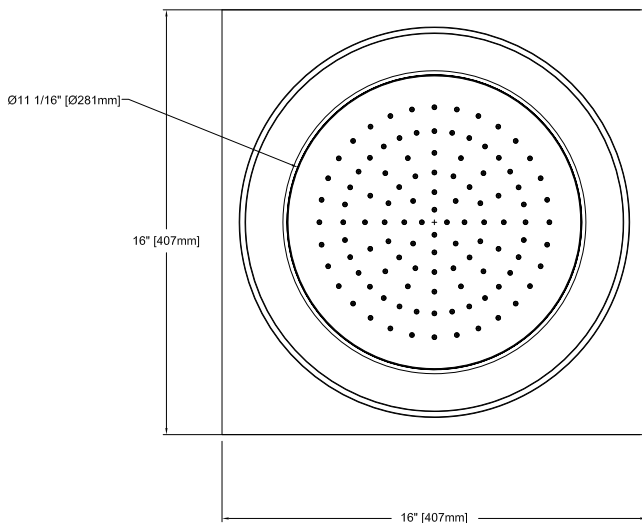

Aimes® Ceiling-Mount Showerhead with LED Lighting

FEATURES

- Hydropower self-generating system
- No external power required
- LED lighting system
- Maximum flow rate of 2.5 gpm (9.5 lpm)
- 11" spray face
- Single spray showerhead
- Rubber nozzles to prevent limescale build up
- Ceiling-mount installation

PRODUCT SPECIFICATION

The ceiling-mount showerhead shall have a hydro-power self-generating system. Product shall have no external power required. Product shall have a LED lighting system. Product shall have a single spray face. Product shall have rubber nozzles to prevent limescale build up. Product shall have a flow rate of 2.5 gallons per minute. Showerhead shall be TOTO Model TS626KG#_____.

TS626KG

Aimes® Ceiling-Mount Showerhead with LED Lighting

SPECIFICATIONS

- Warranty: Lifetime Limited Warranty (Residential Use)
One Year (Commercial Use)
- Material: Bronze and Epoxy Resin
- Shipping Weight: 28.2 lbs.
- Shipping Dimensions: 17-1/2" L x 17-3/4" W x 14" H
- Maximum Flow Rate: 2.5 gpm (9.5 lpm)