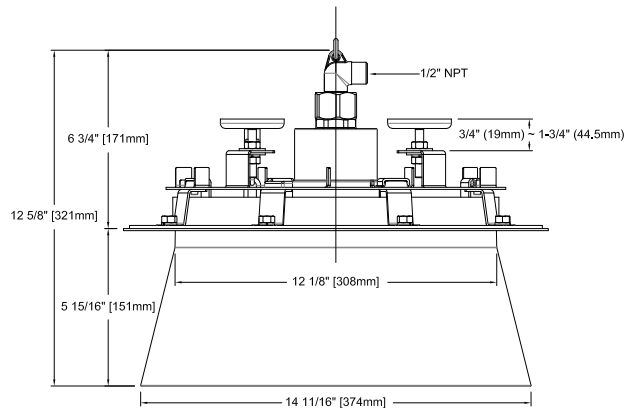

PRODUCT SPECIFICATION

The ceiling-mount showerhead shall have a hydro-power self-generating system. Product shall have no external power required. Product shall have a LED lighting system. Product shall have a single spray face. Product shall have rubber nozzles to prevent limescale build up. Product shall have a flow rate of 2.5 gallons per minute. Showerhead shall be TOTO Model TS626KG#_____.

TS626KG

Aimes® Ceiling-Mount Showerhead with LED Lighting

SPECIFICATIONS

- Warranty: Lifetime Limited Warranty (Residential Use)
One Year (Commercial Use)
- Material: Bronze and Epoxy Resin
- Shipping Weight: 28.2 lbs.
- Shipping Dimensions: 17-1/2" L x 17-3/4" W x 14" H
- Maximum Flow Rate: 2.5 gpm (9.5 lpm)

TOTO®

These dimensions and specifications are subject to change without notice