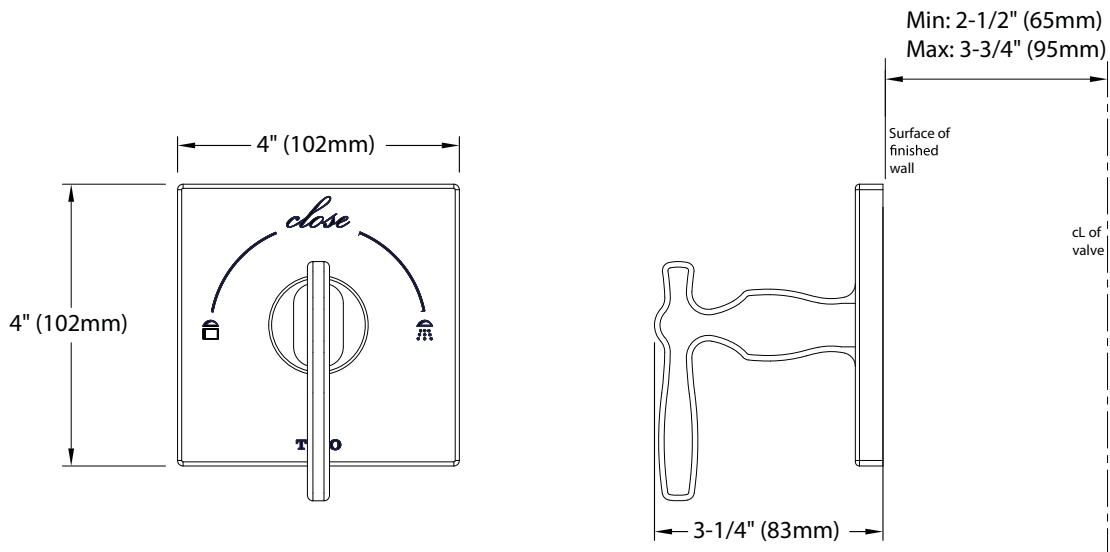

Two-Way volume control trim shall have a single-handle with diverter. Product shall have a lever handle. Product shall be TOTO Model TS626D2# _____ and required valve shall be TS2D sold separately.

TS626D2

Aimes® Two-Way Volume Control Trim

SPECIFICATIONS

- Warranty Lifetime Limited Warranty (Residential Use)
One Year (Commercial Use)
- Material Brass
- Shipping Weight 4.4 lbs.
- Shipping Dimensions 11" L x 12-3/8" W x 3-5/8" H

INSTALLATION NOTES

VALVE REQUIRED:
Two-Way volume control valve model TS2D sold separately.

TOTO®

These dimensions and specifications are subject to change without notice