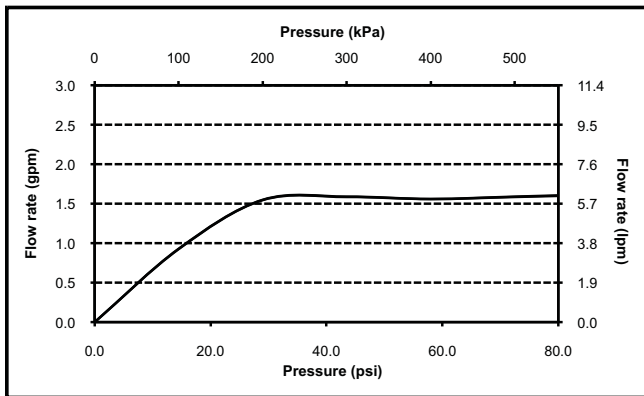

TS960F1L

Soirée® High-Efficiency Handshower Set with Lever Handle, 1.75 gpm

SPECIFICATIONS

- Warranty: Lifetime Limited Warranty (Residential Use)
  One Year (Commercial Use)
- Material: Brass/Plastics
- Shipping Weight: 7.0 lbs.
- Shipping Dimensions: 33-1/2" L x 10" W x 4-1/4" H
- Maximum Flow Rate: 1.75 gpm (6.6 lpm)

INSTALLATION NOTES

Optional Accessories:
TS100GR Slide Bar sold separately.

TOTO®

These dimensions and specifications are subject to change without notice