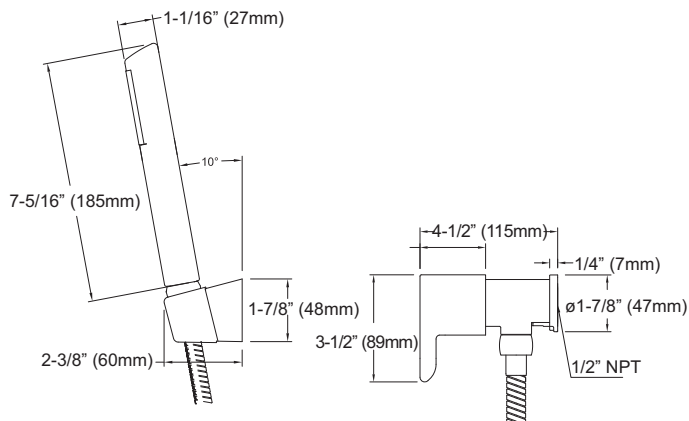

TS960F1L

Soirée® High-Efficiency Handshower Set with Lever Handle, 1.75 gpm

SPECIFICATIONS

- Warranty: Lifetime Limited Warranty (Residential Use)
  One Year (Commercial Use)
- Material: Brass/Plastics
- Shipping Weight: 7.0 lbs.
- Shipping Dimensions: 33-1/2" L x 10" W x 4-1/4" H
- Maximum Flow Rate: 1.75 gpm (6.6 lpm)

INSTALLATION NOTES

Optional Accessories:
TS100GR Slide Bar sold separately.

TOTO®

These dimensions and specifications are subject to change without notice