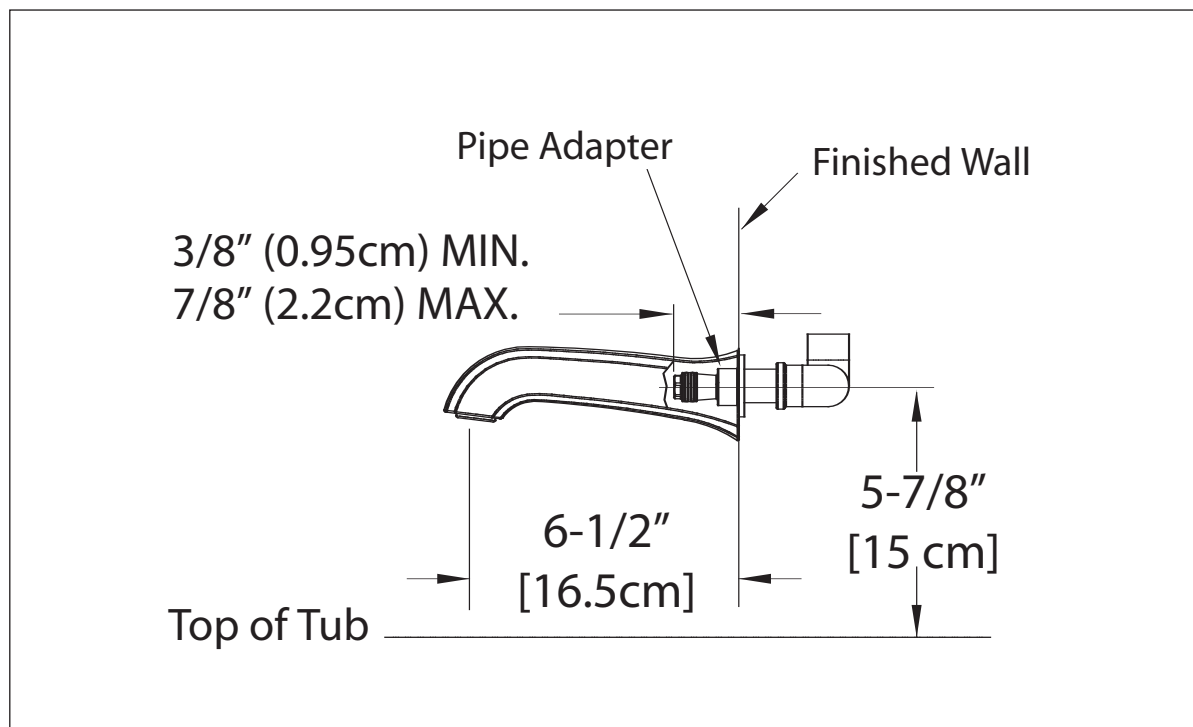

TS970EC Guinevere™ Wall Spout

■ DESIGN

Designed to match the Guinevere™ Suite of fixtures and fittings, Guinevere™ faucets can complement any distinctive bath suite.

■ SPECIFICATIONS

Warranty: Lifetime Limited Warranty
(Residential use)
One Year (Commercial use)

Material: Cast Brass

Shipping Weight: **Individual** 3 lbs.
Case (Qty 3) 9 lbs.

Shipping Dimensions: **Individual**
10-3/4"L x 5-1/4"W
x 3-3/4"H
Case (Qty 3)
12"L x 11-1/2"W
x 5-1/2"H

■ CODES/STANDARDS

Complies with and exceeds the following standards:
ASME A112.18.1M / CSA B125-2005

Listed by:
IAPMO / C-UPC, and other municipalities

These dimensions and specifications are subject to change without notice.

TS970EC - Guinevere™ Wall Spout

TOTO®

TOTO® U.S.A., INC. • 1155 Southern Road, Morrow, GA 30260
Tel. (888) 295-8134 • Fax. (800) 699-4889 • www.totousa.com

Printed in U.S.A. © TOTO® LTD. 04/06 #

Printed on recycled paper ♻️