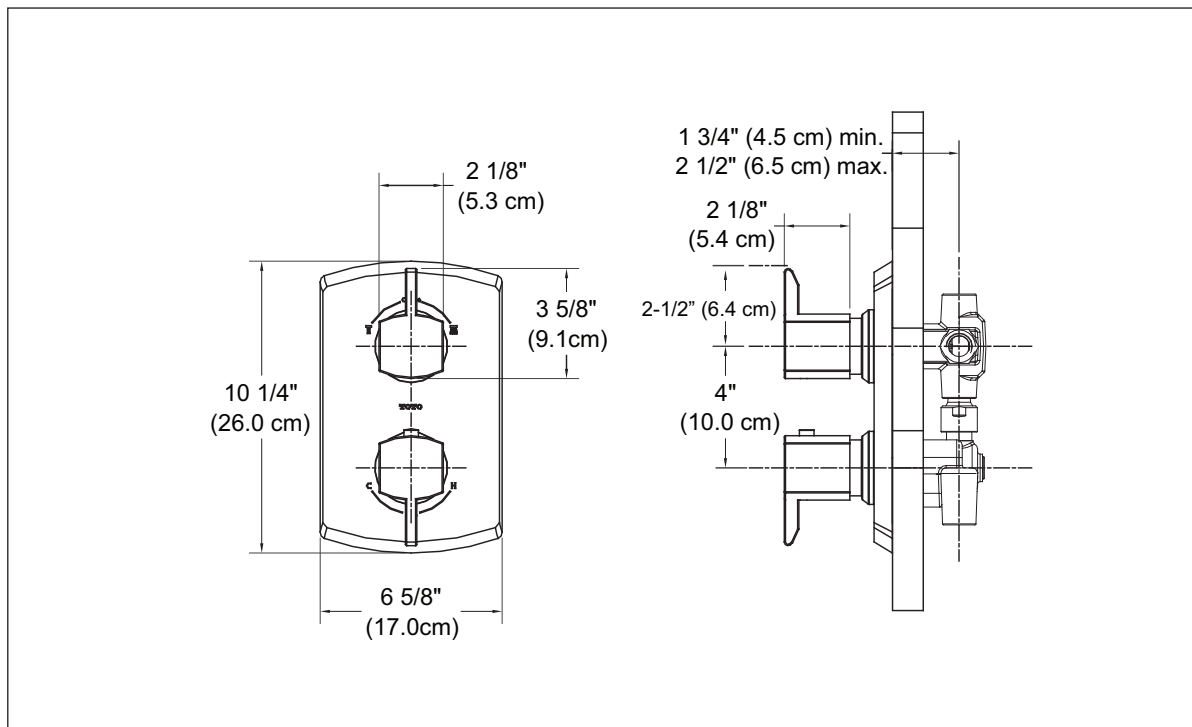

TS960D1

Soirée® Thermostatic Mixing Valve Trim with Dual Volume Control and Lever Handles

DESIGN

Designed to match the Soirée® Suite of fixtures and fittings, the Soirée® shower can complement any distinctive bath suite.

SPECIFICATIONS

Warranty: Lifetime Limited Warranty (Residential use)
One Year (Commercial use)

Material: Cast Brass

Shipping Weight: **Individual** 5.5 lbs.

Shipping Dimensions: **Individual**
11-3/4"L x 10-3/4"W
x 3-1/2"H

CODES/STANDARDS

Complies with and exceeds the following standards:
ASME A112.18.1M / CSA B125-2005

Listed by:
IAPMO

Meets the American Disabilities Act Guidelines and ANSI A117.1

These dimensions and specifications are subject to change without notice.

TS960D1 - Soirée® Thermostatic Mixing Valve Trim with Dual Volume Control and Lever Handles

TOTO®

TOTO® U.S.A., INC. • 1155 Southern Road, Morrow, GA 30260
Tel. (888) 295-8134 • Fax. (800) 699-4889 • www.totousa.com

Printed in U.S.A. © TOTO® LTD. 08/08 #J10500

Printed on recycled paper

REV 08/08