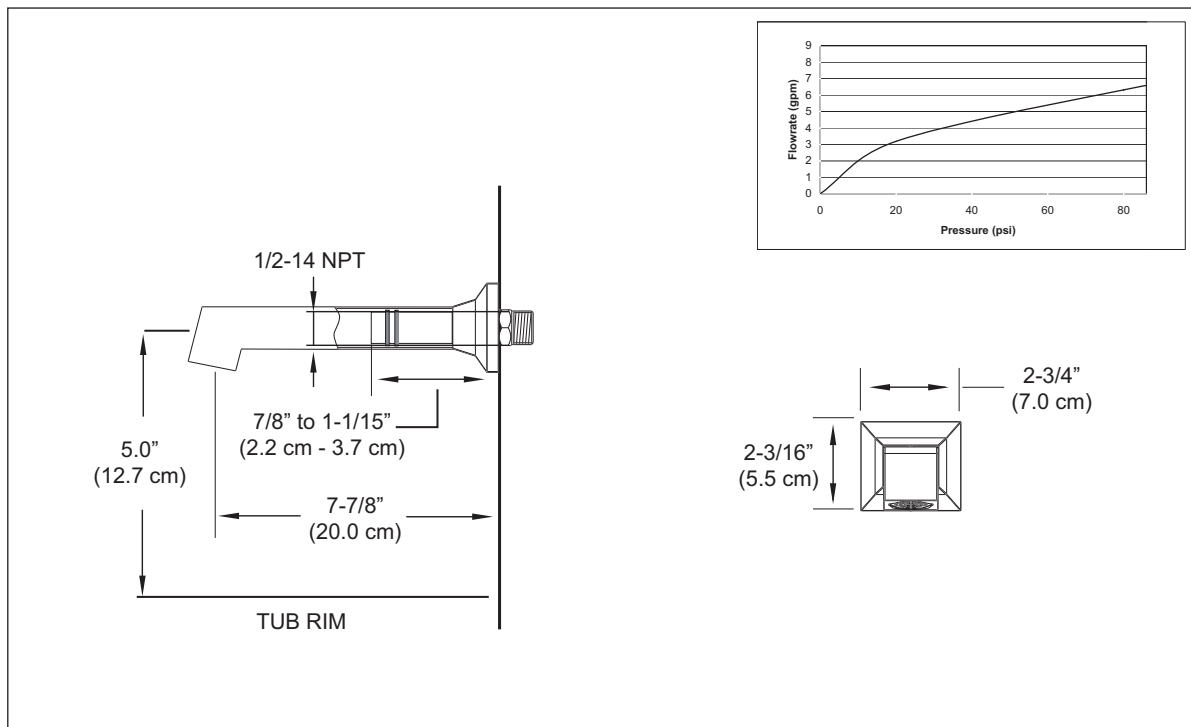

Material: Metal

Shipping Weight:
Individual 3.31 lbs.

Shipping Dimensions:
Individual
11-3/4"L x 5-3/4"W x 3-1/2"H

■ CODES/STANDARDS

Complies with and exceeds the following standards:

ASME A112.18.1M / CSA B125

*Listed by:
IAPMO*

These dimensions and specifications are subject to change without notice.

TS930E - Lloyd® Wall Spout

TOTO®

TOTO® U.S.A., INC. • 1155 Southern Road, Morrow, GA 30260
Tel. (888) 295-8134 • Fax. (770) 282-8701 • www.totousa.com
Printed in U.S.A. © TOTO® LTD. 08/08 #J10135