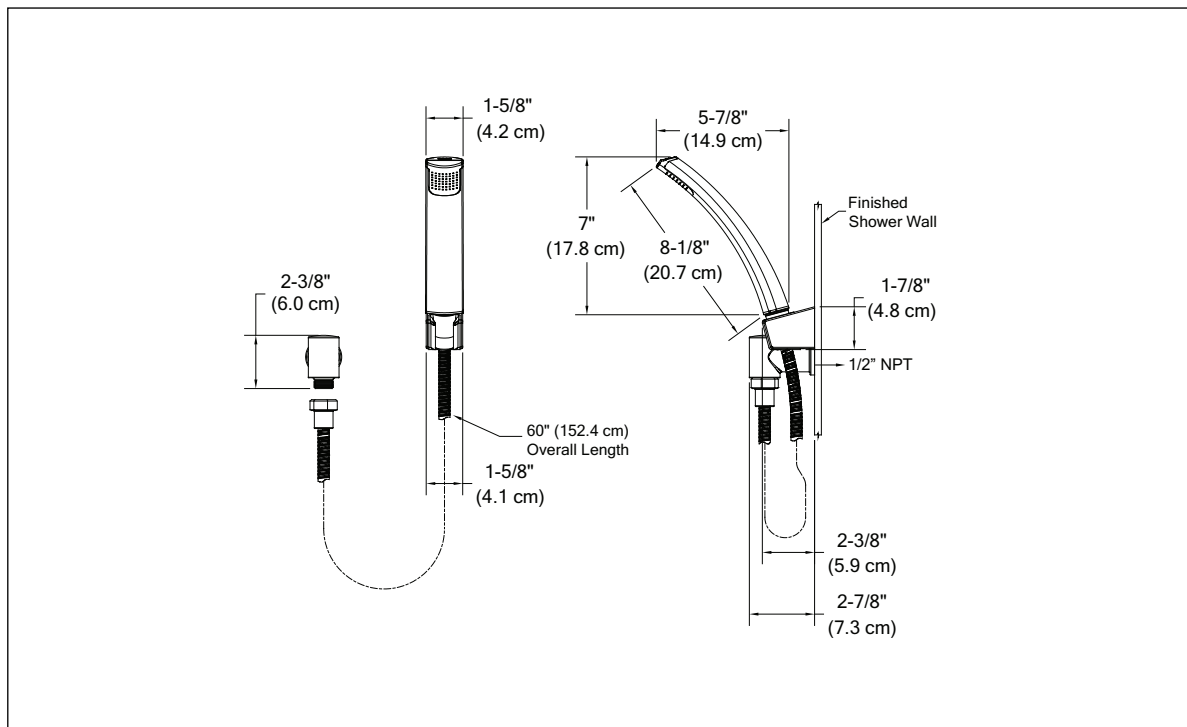

■ SPECIFICATIONS

Flow Rate: 2.5 gpm (9.5 lpm) max.

Warranty: Lifetime Limited Warranty (Residential use)
One Year (Commercial use)

Material: Cast Brass

Shipping Weight: **Individual** 3.88 lbs.

Shipping Dimensions: **Individual**
11-3/4"L x 10-3/4"W
x 3-1/2"H

■ CODES/STANDARDS

Complies with and exceeds the following standards:
ASME A112.18.1 / CSA B125-2005

Listed by:
IAPMO

These dimensions and specifications are subject to change without notice.

TS794F2 - Nexus® Handshower Set