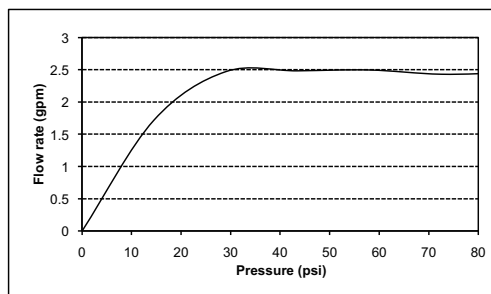

TS794F2 Nexus® Hand Shower Set

■ DESIGN

Designed to match the Nexus® Suite of fixtures and fittings, the Nexus® shower can complement any distinctive bath suite.

■ SPECIFICATIONS

Flow Rate: 2.5 gpm (9.5 lpm) max.

Warranty: Lifetime Limited Warranty (Residential use)
One Year (Commercial use)

Material: Cast Brass

Shipping Weight: **Individual** 3.88 lbs.

Shipping Dimensions: **Individual**
11-3/4"L x 10-3/4"W
x 3-1/2"H

■ CODES/STANDARDS

Complies with and exceeds the following standards:
ASME A112.18.1 / CSA B125-2005

Listed by:
IAPMO

These dimensions and specifications are subject to change without notice.

TS794F2 - Nexus® Handshower Set

TOTO®

TOTO® U.S.A., INC. • 1155 Southern Road, Morrow, GA 30260
Tel. (888) 295-8134 • Fax. (800) 699-4889 • www.totousa.com

Printed in U.S.A. © TOTO® LTD. 08/08 #J10095

Printed on recycled paper

REV 10/08