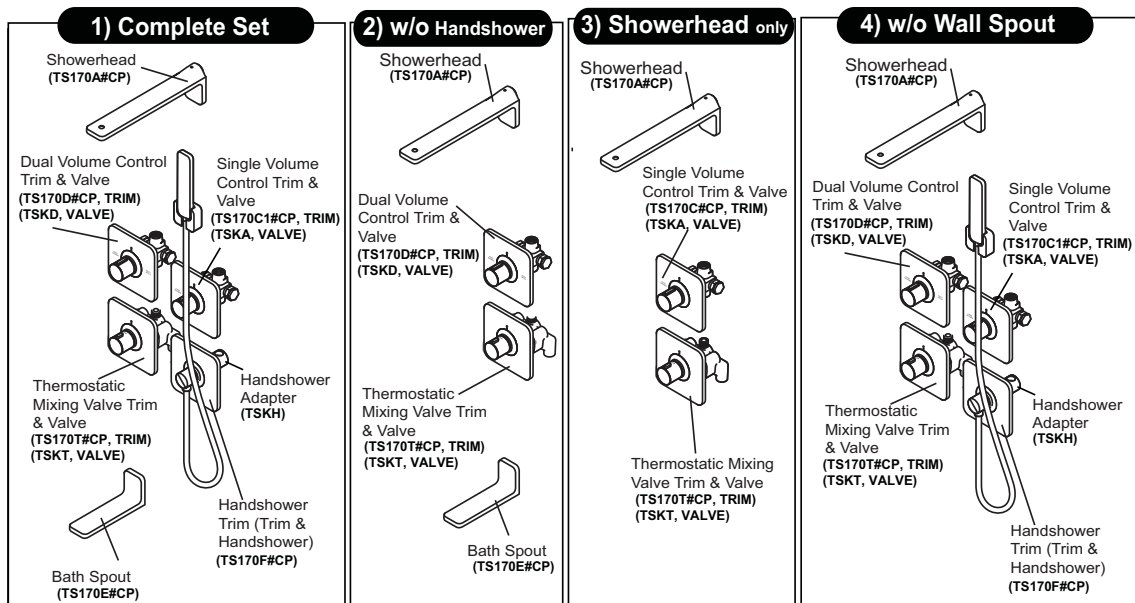

TOTO®

TS170C Kiwami™ Renesse™ Single Volume Control for Showerhead (trim)

TS170C#CP - Renesse™ Kiwami™ Single Volume Control for Showerhead (trim)

- Clean, elegant design to complement the Kiwami™ Renesse™ design Suite
- Durable Polished Chrome Finish

Decorative Single Volume Control for showerhead to match the Kiwami™ Renesse™ design Suite.

- **TS170C#CP**
Single Volume Control for Showerhead (trim), polished chrome finish.

Note
Requires TSKA valve.

Augusta Decorative Collection

TS170C

Kiwami™ Renesse™ Single Volume Control for Showerhead (trim)

■ DESIGN

Designed to match the Kiwami™ Renesse™ Suite of products. The Kiwami™ Renesse™ shower can complement any distinctive bath suite.