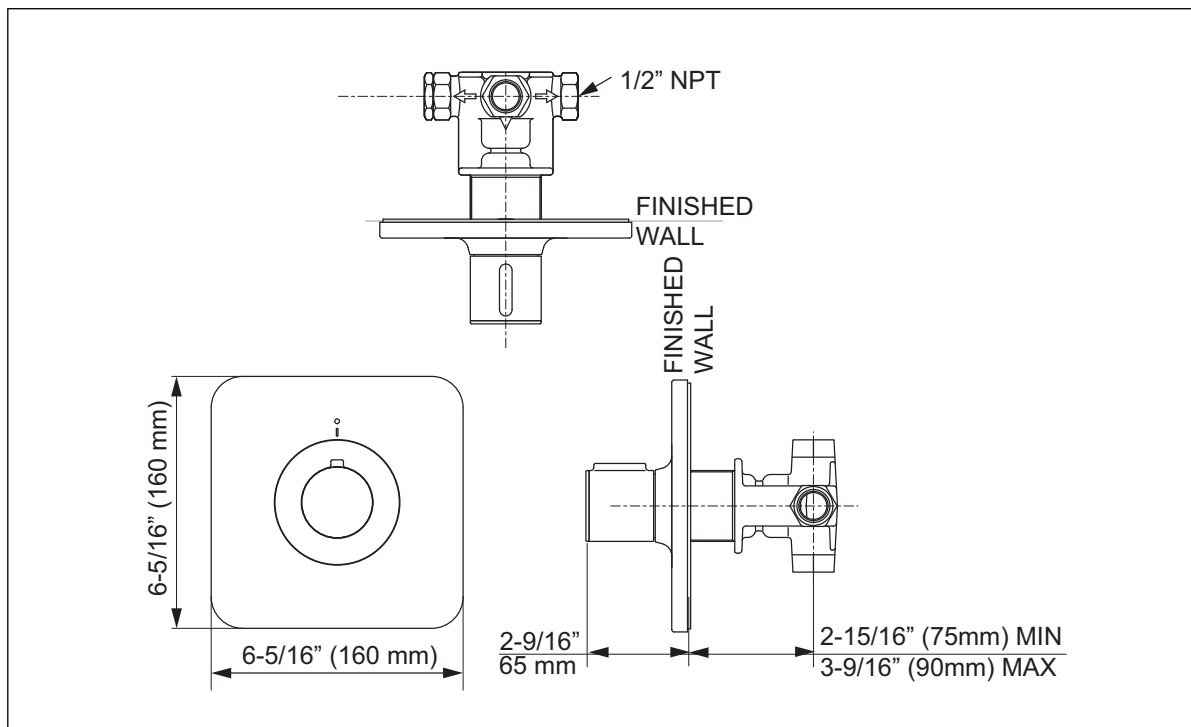

TS170C

Kiwami™ Renesse™ Single Volume Control for Showerhead (trim)

■ DESIGN

Designed to match the Kiwami™ Renesse™ Suite of products. The Kiwami™ Renesse™ shower can complement any distinctive bath suite.

■ SPECIFICATIONS

Warranty: Lifetime Limited Warranty
(Residential use)

One Year (Commercial use)

Material: Cast Brass

Shipping Weight: 4.15 lbs.

Shipping Dimensions: 4-1/2"L x 10-1/2"W x 5"H

■ CODES/STANDARDS

Complies with and exceeds the following standards:
ASME A112.18.1 / CSA B125-2005

Listed by:

IAPMO / c-UPC, and other municipalities

These dimensions and specifications are subject to change without notice.

TS170C - Kiwami™ Renesse™ Single Volume Control for Showerhead (trim)

TOTO®

TOTO® U.S.A., INC. • 1155 Southern Road, Morrow, GA 30260

Tel. (888) 295-8134 • Fax. (800) 699-4889 • www.totousa.com

Printed in U.S.A. © TOTO® LTD. 09/07 #J10320

Printed on recycled paper ♻️