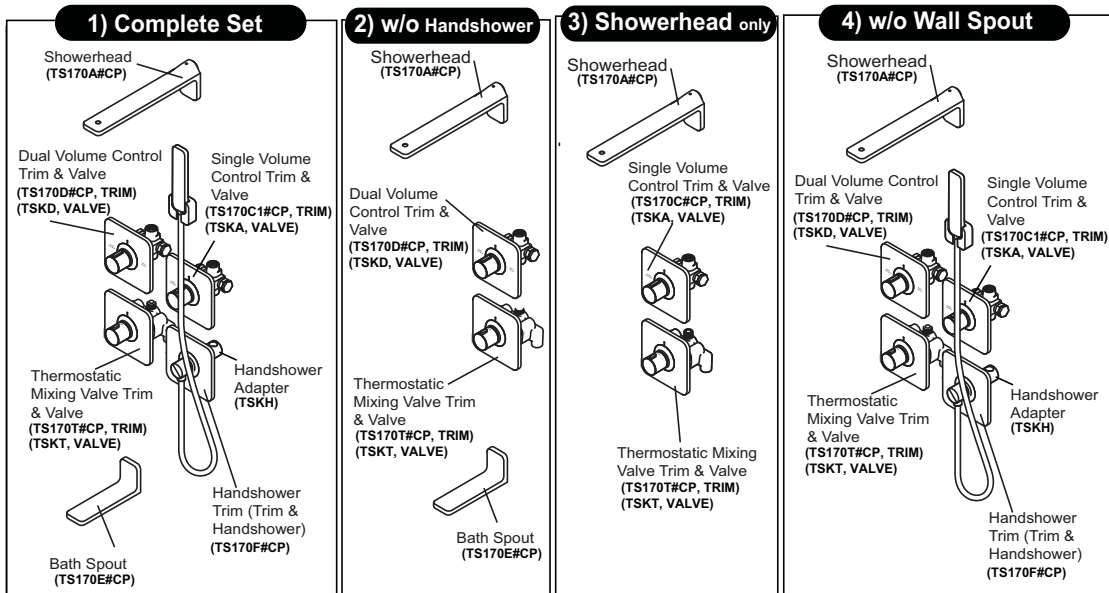

- Clean, elegant design to complement the Kiwami™ Renesse™ bath Suite
- Durable Polished Chrome Finish

Decorative hand shower trim set to match the Kiwami™ Renesse™ design suite.

- **TS170F#CP**
Kiwami™ Renesse™ Hand Shower Trim Set, polished chrome finish.

❑ **Note: Trim & Valve Requirement**
Requires TS170C1#CP, Single Volume Control Valve Trim for Hand Shower, TSKH, Hand Shower Adapter & TSKA Single Volume Control Valve.

TS170F#CP - Kiwami™ Renesse™ Hand Shower Trim Set

TS170F Kiwami™ Renesse™ Hand Shower Trim Set

DESIGN

Designed to match our line of residential bathroom products, TOTO's® shower and bath trim complete any bathroom suite.

SPECIFICATIONS

Warranty: Lifetime Limited Warranty (Residential use)
One Year (Commercial use)