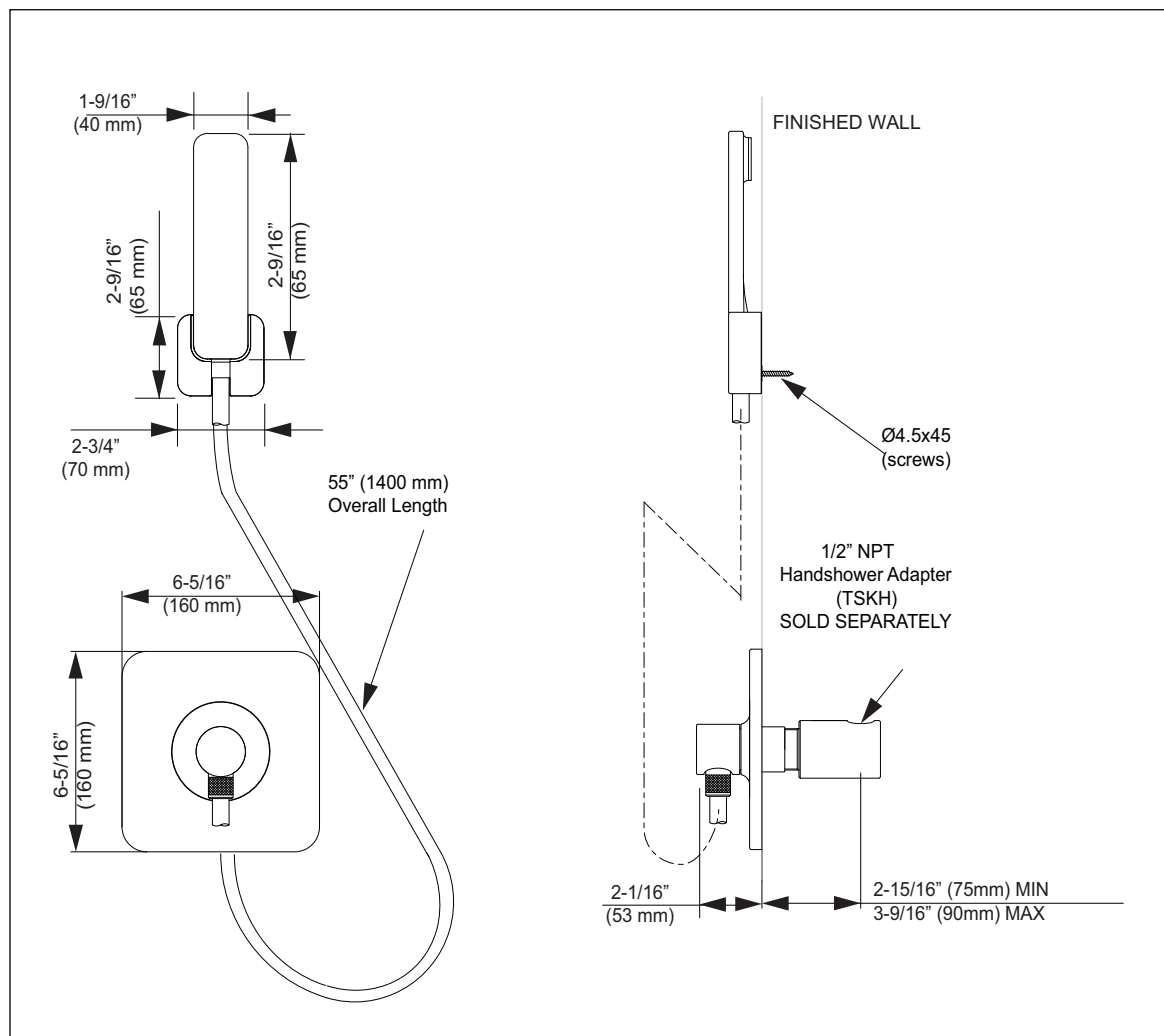

Material: Cast Brass

Shipping Weight: 8.3 lbs.

Shipping Dimensions: 8-1/2"L x 13"W x 6"H

CODES/STANDARDS

Complies with and exceeds the following standards:
ASME A112.18.1 / CSA B125-2005

Listed by:
IAPMO / c-UPC and other municipalities

These dimensions and specifications are subject to change without notice.

TS170F - Kiwami™ Renesse™ Hand Shower Trim Set

TOTO® U.S.A., INC. • 1155 Southern Road, Morrow, GA 30260
Tel. (888) 295-8134 • Fax. (800) 699-4889 • www.totousa.com