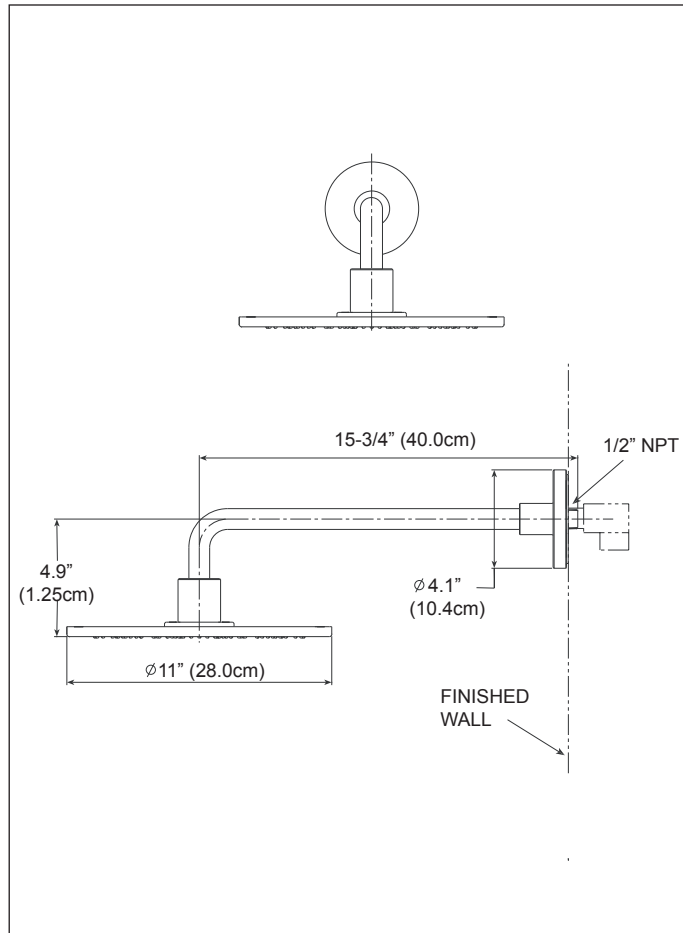

Material: Metal

Shipping Weight: Showerhead

Individual 12 lbs.

Case (Qty 3) 36 lbs.

Shipping Dimensions:

Individual

21-1/2"L x 14-1/4"W x 3-3/4"H

Case (Qty 3)

22"L x 14-1/2"W x 11-3/4"H

■ CODES/STANDARDS

Complies with and exceeds the following standards:

ASME A112.18.1

CSA B125.1-2005

Listed by:

IAPMO/UPC, and other municipalities

These dimensions and specifications are subject to change without notice.