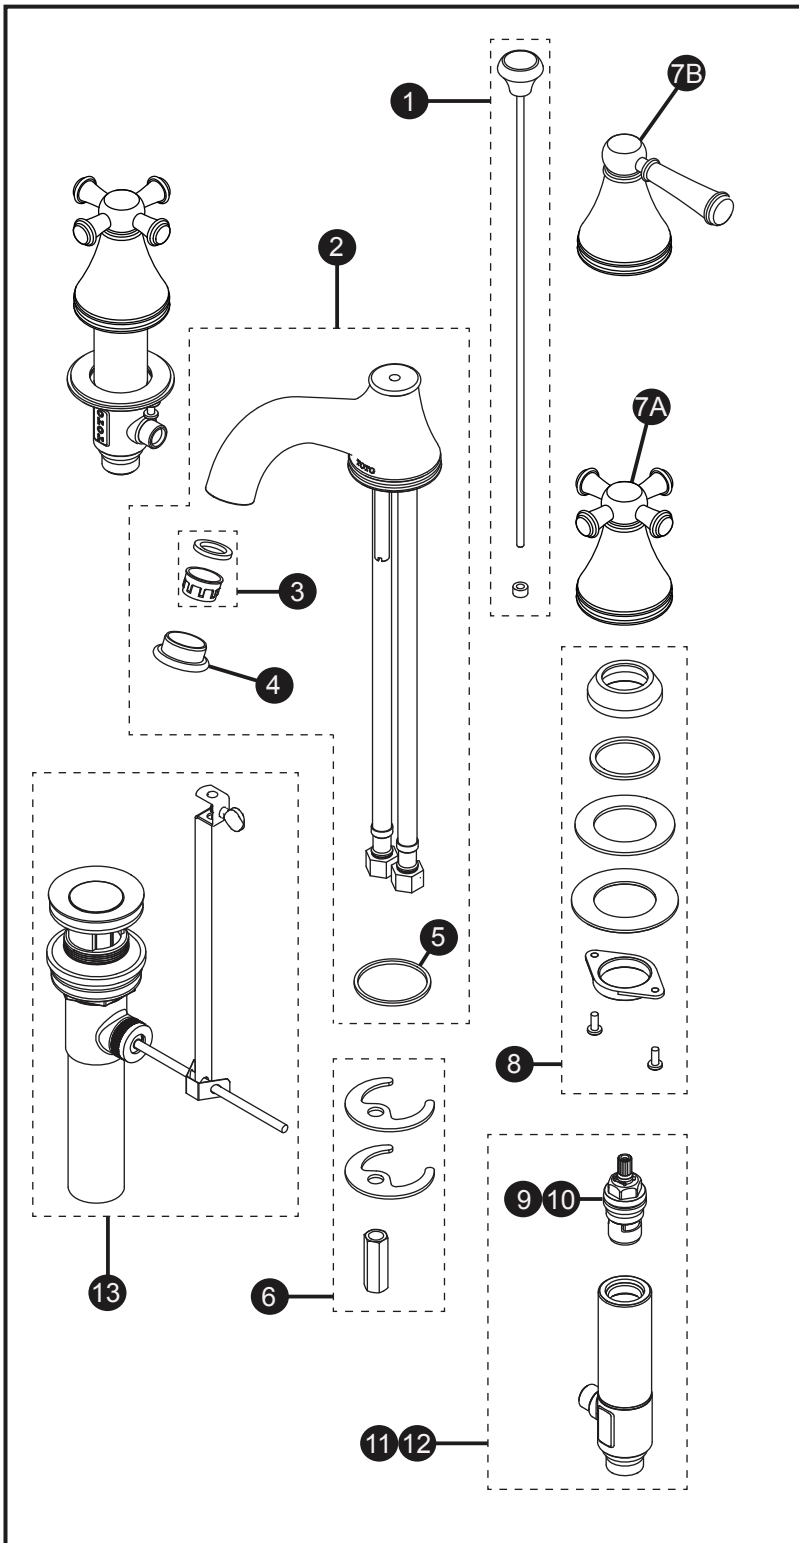

TL220DD#\$\$
 TL220DD12#\$\$
 TL220DD1#\$\$
 TL220DD112#\$\$

Vivian®

Widespread Lavatory Faucet

| Item | Part | Description |
|------|--------------|---------------------------|
| 1* | THP4854#\$\$ | Lift Rod w/ Knob |
| 2* | THP4860#\$\$ | Spout Assembly |
| 3 | THP4857 | Aerator & Gasket |
| | THP5070 | 1.2 gpm Aerator & Gasket |
| 4* | THP4858#\$\$ | Housing |
| 5 | THP4933 | Gasket |
| 6 | THP4859 | Mounting Hardware, Spout |
| 7A* | THP4862#\$\$ | Handle Assembly, TL220DD |
| 7B* | THP4861#\$\$ | Handle Assembly, TL220DD1 |
| 8 | THP4863 | Mounting Hardware, Valve |
| 9 | THP4865 | Cartridge, Hot |
| 10 | THP4864 | Cartridge, Cold |
| 11 | THP4867 | Valve Assembly, Hot |
| 12 | THP4866 | Valve Assembly, Cold |
| 13* | THP4856#\$\$ | Drain Assembly |

* Please specify finish when ordering

| LEGEND | |
|--------|-------------------|
| \$\$ | = Denotes Finish |
| #CP | = Polished Chrome |
| #BN | = Brushed Nickel |
| #PN | = Polished Nickel |