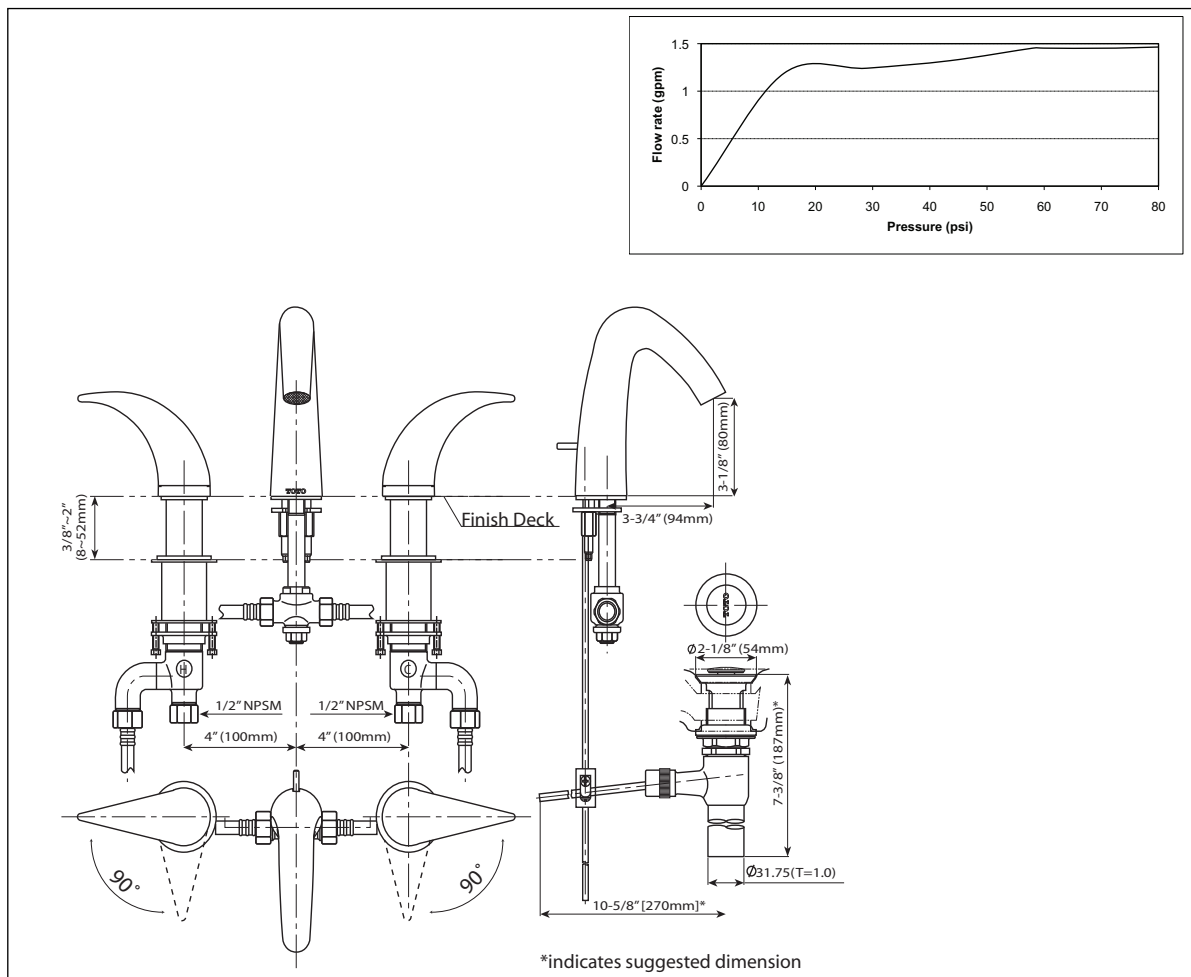

Decorative widespread lavatory faucet to match the Ethos Design L Pedestal Lavatory. 1.5 gpm (5.7 lpm) maximum flow rate.

■ **TL660DDL#CP**

Ethos Design L widespread lavatory faucet, polished chrome finish.

SPECIFICATIONS

Flow Rate: 1.5 gpm (5.7 lpm)
maximum flow rate

Warranty: Lifetime Limited Warranty
(Residential use)
One Year (Commercial use)

Material: Cast Brass

Shipping Weight: **Individual** 12.8 lbs.

Shipping Dimensions: **Individual**

21-1/4"L x 14-1/4"W
x 3-3/4"H

CODES/STANDARDS

Complies with and exceeds the following standards:
ASME A112.18.1/CSA B125
NSF 61/9

Listed by:
IAPMO

 Meets the American Disabilities Act Guidelines and
ANSI A117.1

These dimensions and specifications are subject to change
without notice.

TL660DDL#CP - Ethos Design L Widespread Lavatory Faucet

TOTO®

TOTO® U.S.A., INC. • 1155 Southern Road, Morrow, GA 30260
Tel. (888) 295-8134 • Fax. (770) 282-8701 • www.totousa.com
Printed in U.S.A. © TOTO® LTD. 01/09 #J10392