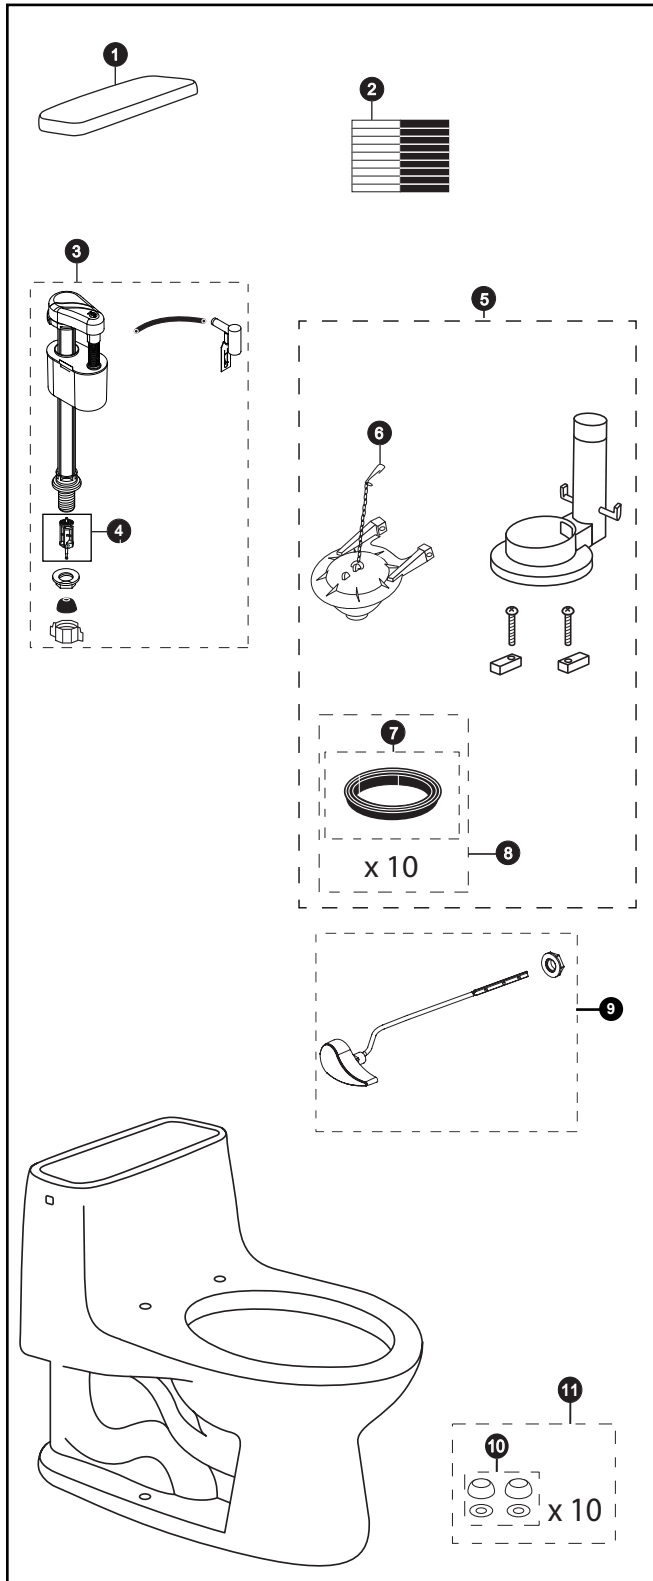

MS863113

MS863113
CST863

Supreme® 1.6 Gpf Toilet, Round, Power Gravity®, 12" Rough-In

Actual product may differ slightly from illustration

Item	Part	Description
1	TCU864CRP#01 TCU864CRP#03 TCU864CRP#04 TCU864CRP#11 TCU864CRP#12 TCU864CRP#51	Tank Lid w/ Velcro Tape Tank Lid w/ Velcro Tape Tank Lid w/ Velcro Tape Tank Lid w/ Velcro Tape Tank Lid w/ Velcro Tape Tank Lid w/ Velcro Tape
2	THU107	Velcro Tape
3	TSU17A	Fill Valve
4	THU229	Fill Valve Filter
5	THU001Z	Flush Valve
6	THU140S	Flapper w/ Chain
7	9BU002E	Flush Valve Gasket (1 Piece)
8	THU097	Flush Valve Gasket (10 Pieces)
9	THU004#01 THU004#03 THU004#04 THU004#11 THU004#12 THU004#51 THU004#CP	Trip Lever Trip Lever Trip Lever Trip Lever Trip Lever Trip Lever Trip Lever
10	THU044S#01 THU044S#03 THU044S#04 THU044S#11 THU044S#12 THU044S#51	Bolt Cap & Base - Cotton Bolt Cap & Base - Bone Bolt Cap & Base - Gray Bolt Cap & Base - Colonial White Bolt Cap & Base - Sedona Beige Bolt Cap & Base - Ebony
11	THU098#01 THU098#03 THU098#04 THU098#11 THU098#12 THU098#51	Bolt Cap Set - Cotton (10 sets) Bolt Cap Set - Bone (10 sets) Bolt Cap Set - Gray (10 sets) Bolt Cap Set - Colonial White (10 sets) Bolt Cap Set - Sedona Beige (10 sets) Bolt Cap Set - Ebony (10 sets)

Product Number Explanations

One-Piece Toilet

(MS) Toilet & Seat Combination
(863) Toilet Model
(113) Seat Model

One-Piece Toilet

(CST) Gravity Type Toilet
(863) Model

Colors

(#01) Cotton
(#03) Bone
(#04) Gray
(#11) Colonial White
(#12) Sedona Beige
(#51) Ebony