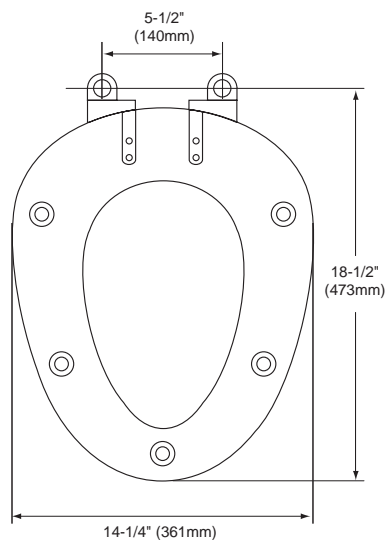

SS304 - SoftClose™ Maple Seat
Elongated