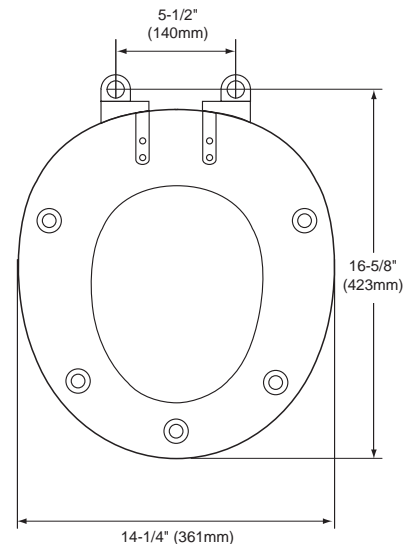

SS303 - SoftClose™ Maple Seat  
Round

**TOTO®**  
Perfection by Design

TOTO U.S.A., INC. • 1155 Southern Road, Morrow, GA 30260  
Tel. (888) 295-8134 • Fax. (770) 282-8701 • [www.totousa.com](http://www.totousa.com)