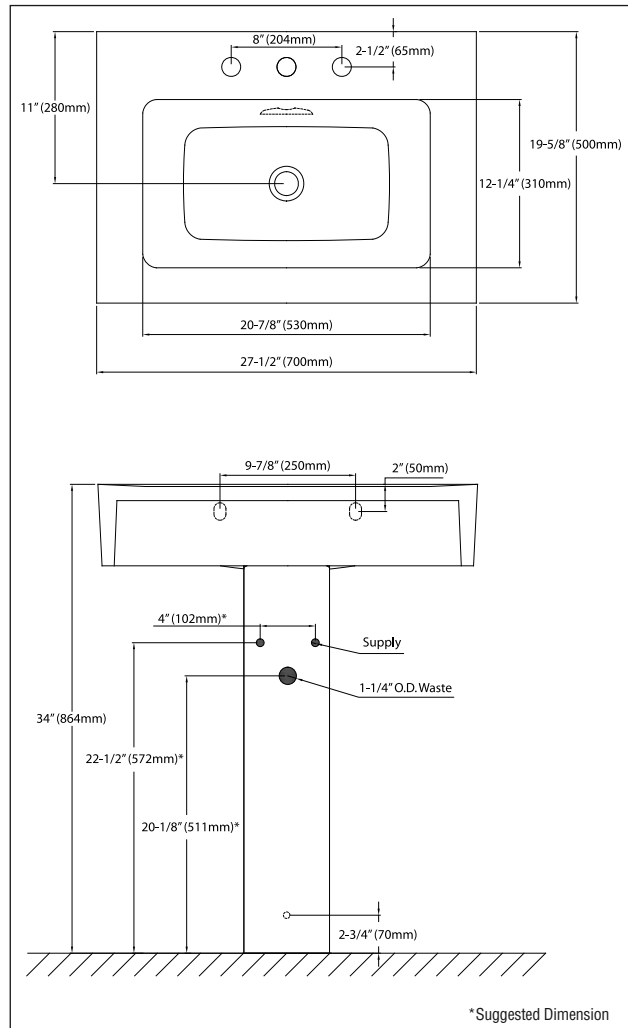

Vitreous china pedestal and lavatory combination. Complete with mounting hardware.

- **LPT680G**
Pedestal lavatory with single hole.
- **LPT680.4G**
Pedestal lavatory with 4" faucet centers.
- **LPT680.8G**
Pedestal lavatory with 8" faucet centers.

Ethos™ Design C Pedestal Lavatory

DESIGN

Inspired by the architecture of Chicago, this stylish pedestal lavatory is designed to compliment a variety of design styles.

SPECIFICATIONS

Waste: 1-1/4" O.D.
 Size: 27-1/2"W x 19-5/8"D
 Basin: 20-7/8"W x 12-1/4"D
 Warranty: Five Year Limited Warranty
 Material: Vitreous china

Shipping Weight: **LT680G / LT680.4G / LT680.8G**
 57 lbs.

PT680
 26 lbs.

Shipping Dimensions: **LT680G / LT680.4G / LT680.8G**
 28-7/8"W x 21-1/4"D
 x 10-1/8"H

PT680
 29-1/4"W x 7-3/8"D
 x 8-1/8"H

⚠ Caution: Requires PT680 pedestal for support.

⚠ Caution: Use proper back support to mount product.

LPT680 Ethos™ Design C Pedestal Lavatory

Fixture dimensions and hydraulic performance meet or exceed ANSI/ASME standard A112.19.2 and CAN/CSA B 45 requirements.