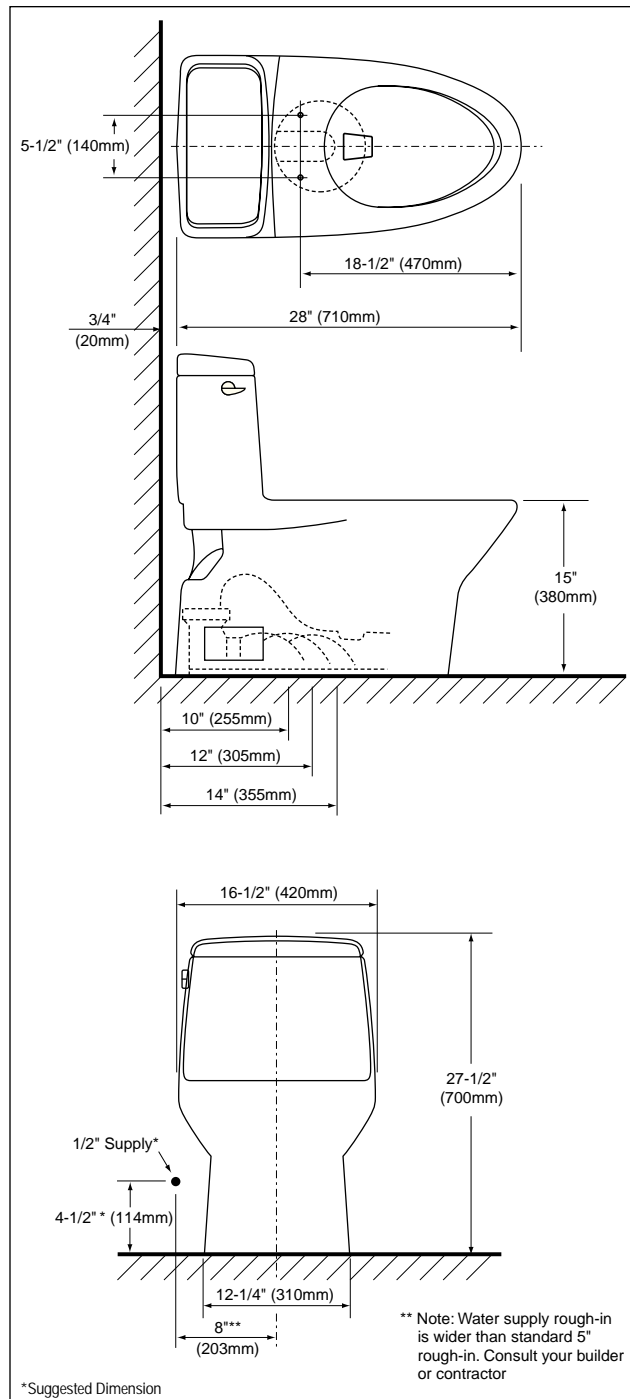

■ SPECIFICATIONS

Water Use: 1.6 Gpf / 6.0 Lpf
 Flush System: Gravity Feed (G-Max system)
 Min. Water Pressure: 8 psi
 Water Surface: 10" x 8-1/4"
 Trap Diameter: 2-1/16"
 Rough-in: 12" (10" / 14" optional)
 Trap Seal: 2-5/8"
 Warranty: Five Year Limited Warranty
 Material: Tank & Bowl: Vitreous china
 UniFit Rough-in: PVC

Shipping Weight: **MS874114SG** 108 lbs.
MS874114S 108 lbs.

Shipping Dimension: **MS874114SG/MS874114S**
 31-1/8"L x 18-1/8"W x 27-1/8"H

Fixture dimensions and hydraulic performance meet or exceed ANSI/ASME standard A112.19.2M and CAN/CSA B 45 requirements.

Listing and approval: IAPMO/UPC, CSA, City of Los Angeles, State of MA, and others

These dimensions and specifications are subject to change without notice.

U.S. Patent: 5,819,326
 5,983,413 and pending
 6,108,826