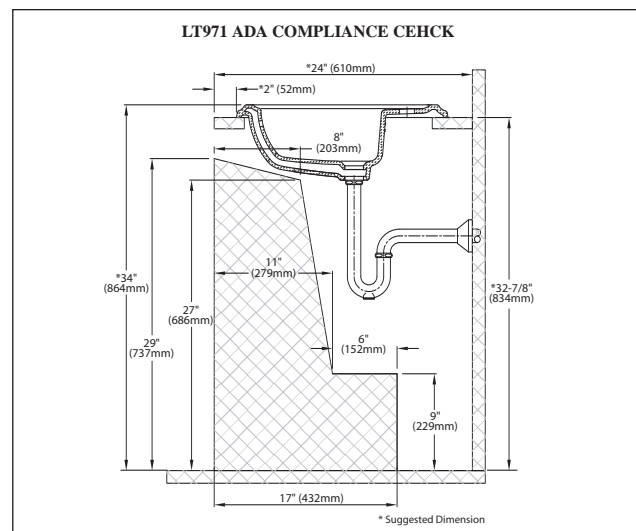

TOTO®

TOTO® U.S.A., INC. • 1155 Southern Road, Morrow, GA 30260
Tel. (888) 295-8134 • Fax. (800) 699-4889 • www.totousa.com
Printed in U.S.A. © TOTO® LTD. 06/06 #C30422

Printed on recycled paper