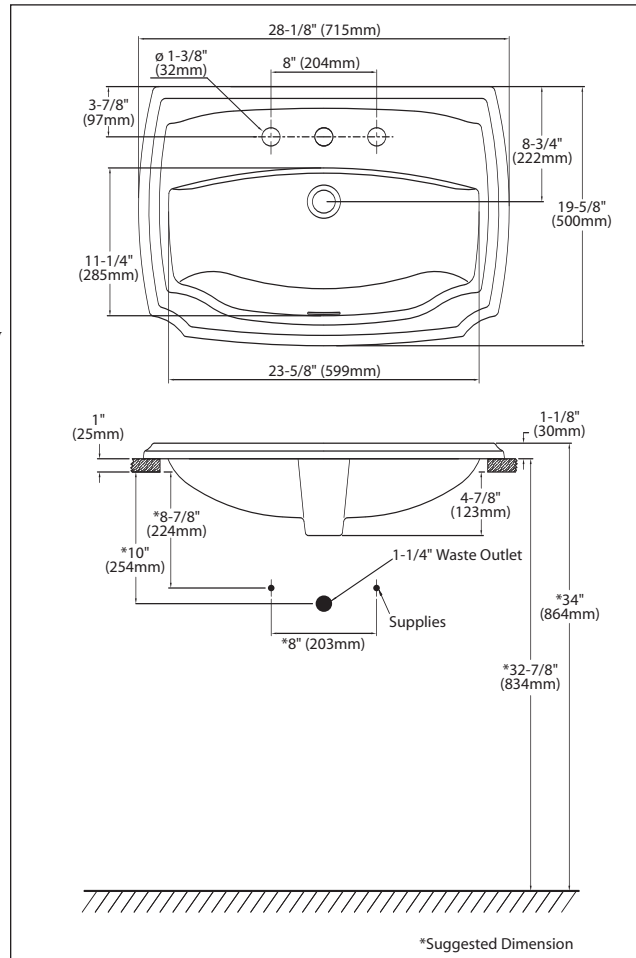

Vitreous china self rimming lavatory. Complete with installation template and sealing compound.

■ **LT971**
Lavatory only with single hole.

■ **LT971.4**
Lavatory only with 4" faucet centers.

■ **LT971.8**
Lavatory only with 8" faucet centers.

SPECIFICATIONS

Waste: 1-1/4" O.D.
 Size: 28-1/8"W x 19-5/8"D
 Basin: 23-5/8"W x 11-1/4"D
 Warranty: Five Year Limited Warranty
 Material: Vitreous china

Shipping Weight: **LT971 / LT971.4 / LT971.8**
 34.5 lbs.

Shipping Dimensions: **LT971 / LT971.4 / LT971.8**
 29"W x 21-1/4"D x 9"H

Fixture dimensions and hydraulic performance meet or exceed ANSI/ASME standard A112.19.2M and CAN/CSA B 45 requirements.

Listing / Approvals: IAPMO/UPC, City of Los Angeles, State of Massachusetts, c-UPC for Canada, and others.

Meets the American Disabilities Act Guidelines and ANSI A117.1 requirements when countertop installed 864mm (34") from finished floor and lavatory installed 51mm (2") minimum from the front edge.

These dimensions and specifications are subject to change without notice.