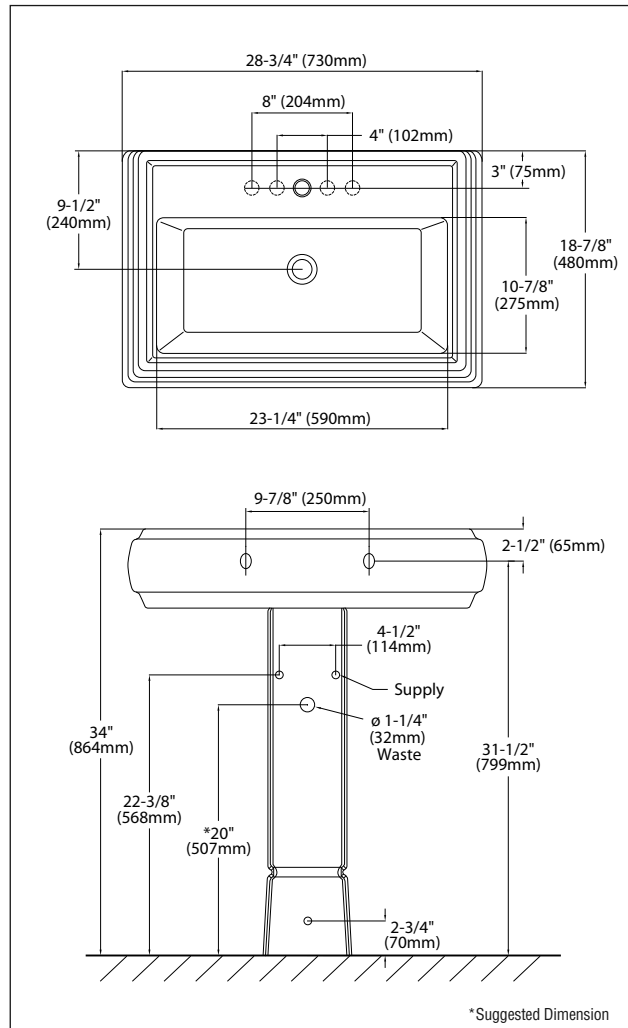

LPT670G

Ethos™ Design NI Pedestal Lavatory

DESIGN

Inspired by the architecture of New York city, this stylish pedestal lavatory is designed to compliment a variety of design styles.

SPECIFICATIONS

Waste: 1-1/4" O.D.
Size: 28-3/4"W x 18-7/8"D
Basin: 23-1/4"W x 10-7/8"D
Warranty: Five Year Limited Warranty
Material: Vitreous china

Shipping Weight: **LT670G / LT670.4G / LT670.8G**
52 lbs.

PT670
26.5 lbs.

Shipping Dimensions: **LT670G / LT670.4G / LT670.8G**
31-1/8"W x 21-1/2"D
x 11"H

PT670
29"W x 12"D x 10-3/4"H

⚠ Caution: Requires PT670 pedestal for support.

⚠ Caution: Use proper back support to mount product.

Fixture dimensions and hydraulic performance meet or exceed ANSI/ASME standard A112.19.2 and CAN/CSA B 45 requirements.

Listing / Approvals: IAPMO c-UPC, City of Los Angeles, State of Massachusetts, and others.

These dimensions and specifications are subject to change without notice.

LPT670 Ethos™ Design NI Pedestal Lavatory

TOTO®

TOTO® U.S.A., INC. • 1155 Southern Road, Morrow, GA 30260
Tel. (888) 295-8134 • Fax. (800) 699-4889 • www.totousa.com
Printed in U.S.A. © TOTO® LTD. 02/07 #C30452

Printed on recycled paper