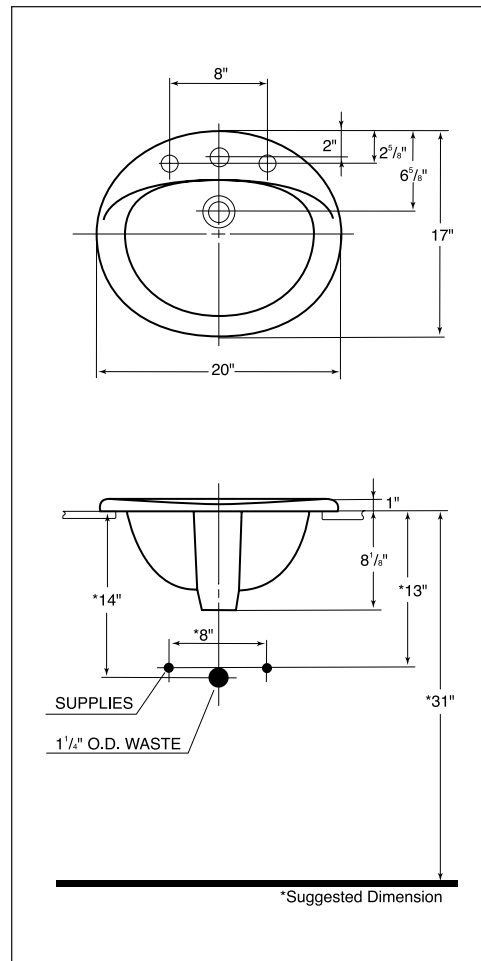

LT511G/LT511

Supreme Self-Rimming Lavatory

■ DESIGN

Distinctive oval designed drop-in lavatory for easy installation on narrow countertops.

■ FUNCTION

Durable vitreous china offers years of quality use.

■ SPECIFICATIONS

Waste: 1 1/4" O.D.
Size: 20"W x 17"D
Basin: 15 1/4"W x 11 1/8"D
Warranty: 5 Year Limited Warranty
Material: Vitreous china

Shipping Weight: **LT511G / LT511.4G / LT511.8G**
LT511 / LT511.4 / LT511.8
20.5 lbs.

Shipping Dimensions: **LT511G / LT511.4G / LT511.8G**
LT511 / LT511.4 / LT511.8
21 5/8"L x 19 1/8"W x 10 3/8"H

Fixture dimensions meet ANSI/ASME standard A112.19.2M and CAN/CSA B 45 requirements.

Listing / Approvals: IAPMO/UPC, CSA, City of Los Angeles, State of Massachusetts, and others.

Meets the American Disabilities Act Guidelines and ANSI A117.1 requirements when countertop installed 864mm (34") from finished floor and lavatory installed 51mm (2") minimum from front edge.

These dimensions and specifications are subject to change without notice.

LT511.8G - Supreme Self-Rimming Lavatory