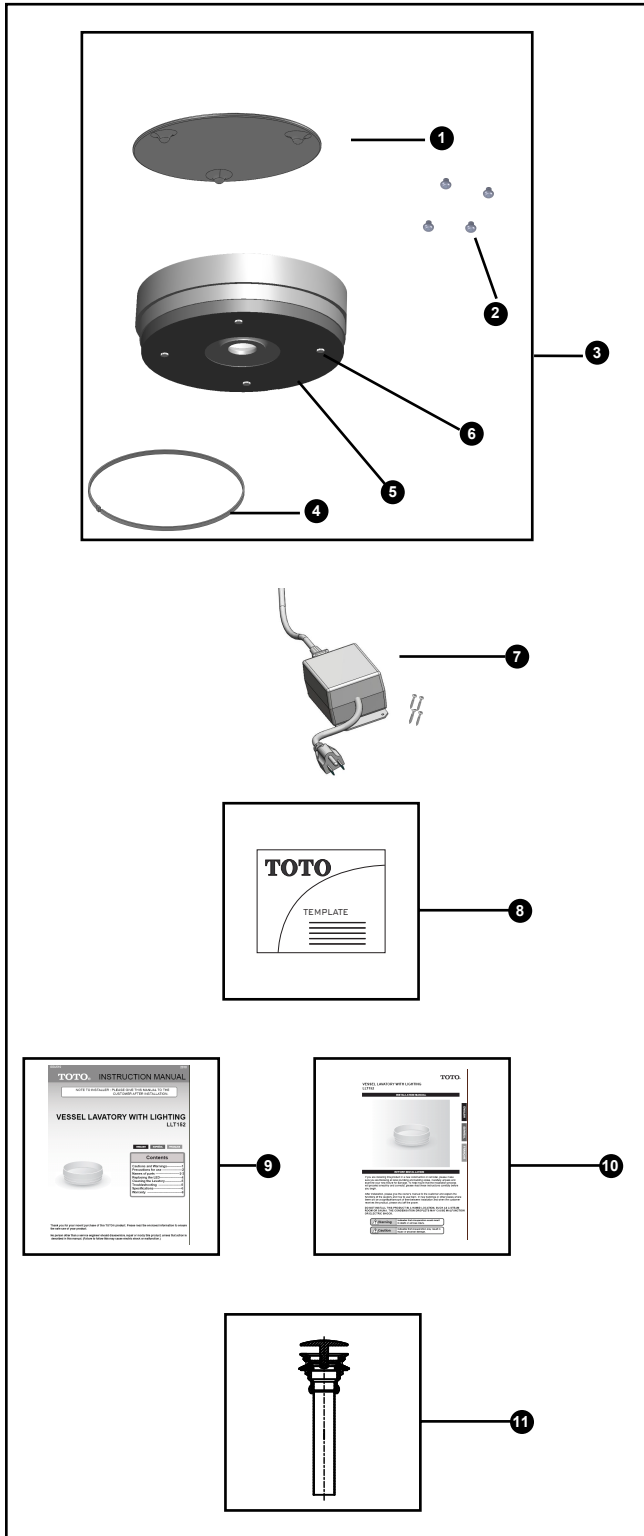

LLT152

LLT152#63-BL
LLT152#63-WH

Round Vessel Lavatory with Lighting

No.	Part Number	Description	Qty
1	THU713 THU714	Drainage Cover - Black Drainage Cover - White	1
2	9BU081	Rubber bumper for Drainage Cover	4
3	THU719	Bowl Assembly	1
4	THU715	LED Light	1
5	THU716	LED Light Enclosure	1
6	THU718	LED cover mounting screw	4
7	THU717	Power Adapter 120V AC 12V DC Power Adapter mounting screws	1 4
8	0GU169	Template	1
9	0GU519	User Manual	1
10	0GU056-1	Installation Instructions	1
11	THU4538#CP THU4538#BN	Drain Parts	1

Product Number Explanations

Vessel Lavatory

(LLT) Luminist Lavatory
(152) Model

Colors

(#63-WH) Angelic White Lavatory with White Drain Cover
(#63-BL) Angelic White Lavatory with Black Drain Cover