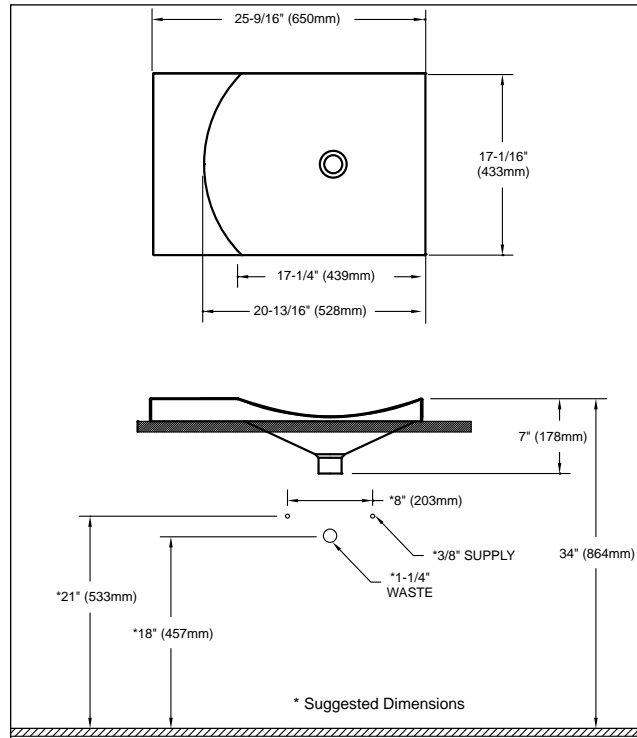

SPECIFICATIONS

Waste: 1-1/4" O.D.
 Size: 25-9/16"W x 17-1/16"D
 Basin: 17-1/16"W x 20-13/16"D
 Warranty: One Year Limited Warranty
 Material: Cast Iron
 Overflow: None

Shipping Weight: **FLT142**
 61.3 lbs.

Shipping Dimensions: **FLT142**
 30-1/4"W x 21-3/4"D
 x 9-1/4"H

FLT142 Waza® Noir™ Self-Rimming Lavatory

Product complies with the requirements of ASME A112.19.1/CSA B45.2 U.S. & Canadian Certification
 Obtained: IAPMO/cUPC, and others

Meets the American Disabilities Act Guidelines and ANSI A117.1 requirements when lavatory rim is installed 34" (864mm) height from finished floor and 51mm (2") minimum from the front edge.

Fixture dimensions are nominal. These dimensions and specifications are subject to change without notice.