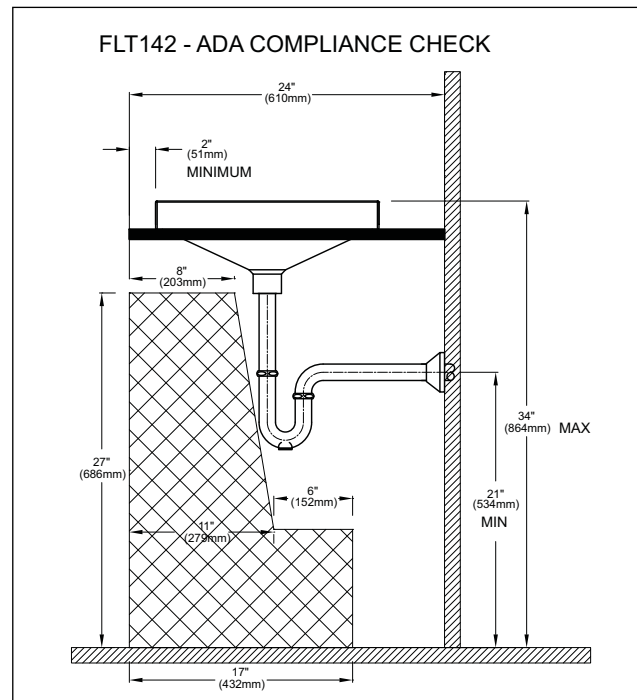

SPECIFICATIONS

Waste: 1-1/4" O.D.
 Size: 25-9/16"W x 17-1/16"D
 Basin: 17-1/16"W x 20-13/16"D
 Warranty: One Year Limited Warranty
 Material: Cast Iron
 Overflow: None

Shipping Weight: **FLT142**
 61.3 lbs.

Shipping Dimensions: **FLT142**
 30-1/4"W x 21-3/4"D
 x 9-1/4"H

FLT142 Waza® Noir™ Self-Rimming Lavatory

Product complies with the requirements of ASME A112.19.1/CSA B45.2 U.S. & Canadian Certification
 Obtained: IAPMO/cUPC, and others

Meets the American Disabilities Act Guidelines and ANSI A117.1 requirements when lavatory rim is installed 34" (864mm) height from finished floor and 51mm (2") minimum from the front edge.

Fixture dimensions are nominal. These dimensions and specifications are subject to change without notice.