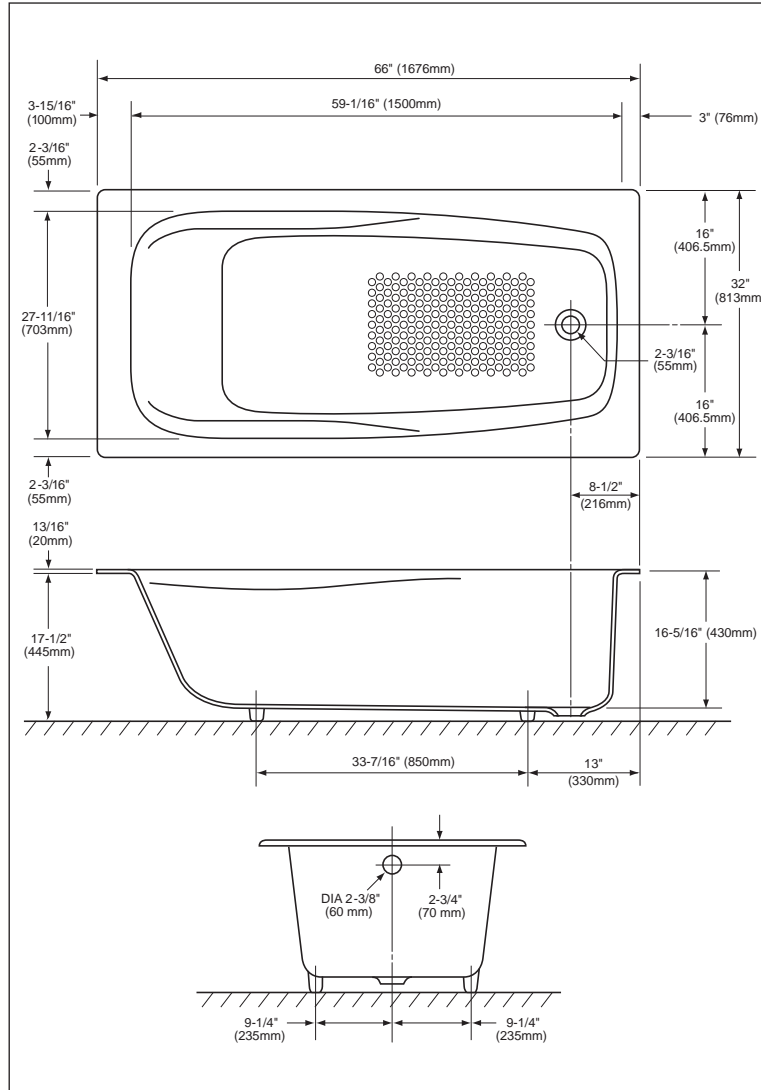

FBY1700P - Cast Iron Bathtub

- 66" x 32" x 18-5/16"
- Cast iron construction provides years of durability
- Slip-resistant surface
- Luxurious, deep soaking drop-in design
- Lifetime limited warranty

■ **FBY1700P**

Enameled Cast Iron Bathtub. Slip-resistant surface. Lifetime limited warranty.

Colors:

Standard #01 Cotton

Optional See price book for additional colors

FBY1700P

Enameled Cast Iron Bathtub

■ SPECIFICATIONS

Size: 66"L x 32"W
 Height: 18-5/16"
 Warranty: Lifetime Limited Warranty
 Material: Enameled Cast Iron

Shipping Weight: **FBY1700P**
 355.3 lbs.

Shipping Dimensions: **FBY1700P**
 70-1/16"L x 36-5/16"W
 x 23-13/16"H

Fixture dimensions meet ANSI/ASME standard A112.19.1M and CAN/CSA B 45 requirements.

Listing / Approvals: IAPMO/UPC, CSA, and others.

Meets the American Disabilities Act Guidelines and ANSI A117.1 requirements.

These dimensions and specifications are subject to change without notice.

FBY1700P - Cast Iron Bathtub

TOTO®

TOTO U.S.A., INC. • 1155 Southern Road, Morrow, GA 30260
 Tel. (770) 282-8686 • Fax. (770) 282-8701 • www.totousa.com