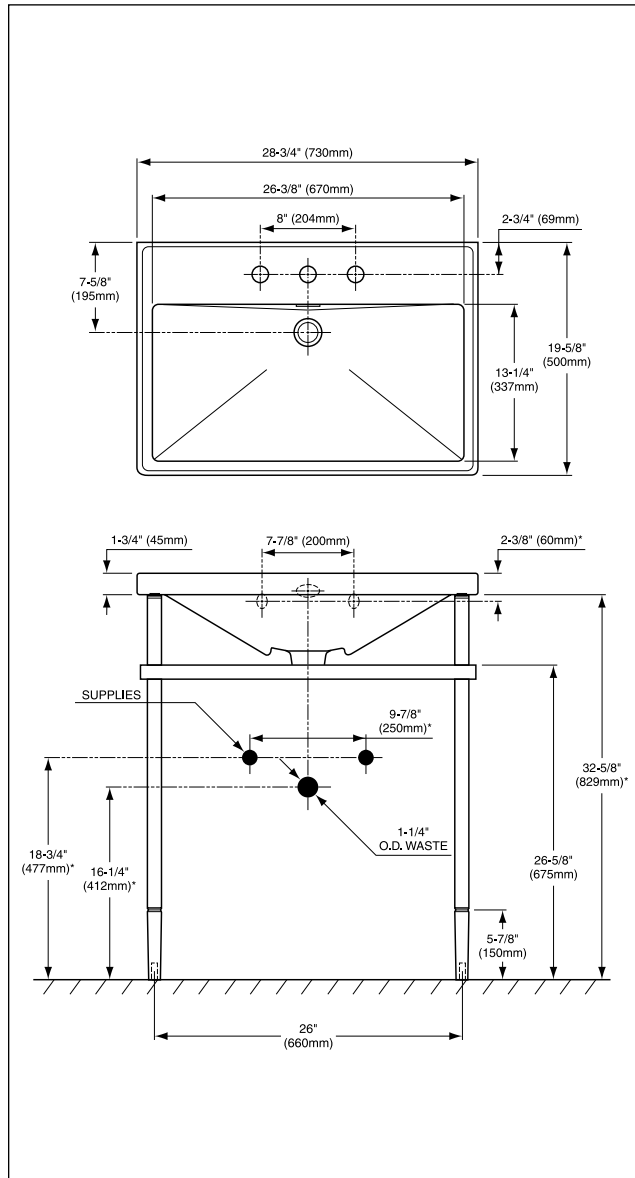

LF930MCP

Lloyd™ Metal Console Lavatory

DESIGN

Understated elegance combined with pure forms and geometric influences, the Lloyd™ Design Suite is as fresh as it is distinctive. The Lloyd™ suite subtly balances meditative and modern elements for a versatility of design. Durable fired clay china offers years of quality use.

SPECIFICATIONS

Waste: 1-1/4" O.D.
Console: 28-3/8"L x 19-1/2"W
Lavatory: 28-3/4"L x 19-5/8"W
Basin: 26-3/8"L x 13-1/4"W
Warranty: One Year Limited Warranty
Material: Console: Stainless steel
Lavatory: Fired clay china

Shipping Weight: **LT930 / LT930.4 / LT930.8**
51.5 lbs.
F930MCP
10.5 lbs.

Shipping Dimensions: **LT930 / LT930.4 / LT930.8**
32-1/2"L x 24"W
x 12"H
F930MCP
31"L x 21-1/4"W
x 2-1/2"H

Fixture dimensions and hydraulic performance meet or exceed ANSI/ASME standard A112.19.2M and CAN/CSA B 45 requirements.

Listing / Approvals: IAPMO/UPC, CSA, City of Los Angeles, State of Massachusetts, and others.

These dimensions and specifications are subject to change without notice.

LF930.8MCP Lloyd™ Metal Console Lavatory

TOTO U.S.A., INC. • 1155 Southern Road, Morrow, GA 30260
Tel. (888) 295-8134 • Fax. (770) 282-8701 • www.totousa.com
Printed in U.S.A. © TOTO LTD. 05/05

Printed on recycled paper

REV 05/05