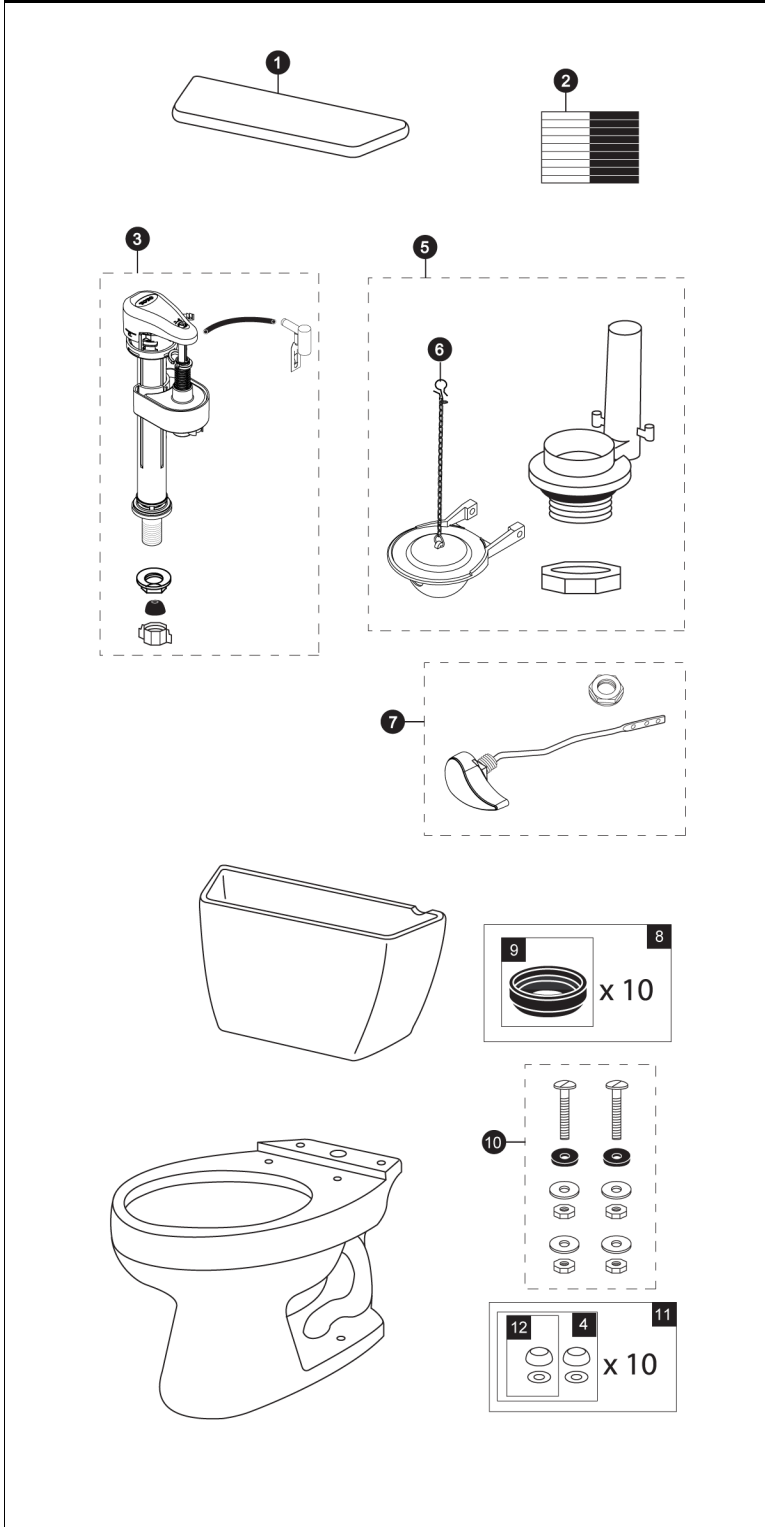

CST744SF.10  
 ST743S  
 C744SF.10

**Drake®**  
**1.6 Gpf Toilet, Elongated,**  
**G-Max®, 10" Rough-In,**  
**Universal Height**

Items	Parts	Description
1	TCU706CR#01	Tank Lid w/ Velcro Tape - Cotton
2	THU107	Velcro Tape
3	TSU53A	Fill Valve
4	THU044S#01	Bolt Cap Set - Cotton (2 pieces)
5	THU129P-A	Flush Valve
6	THU331S	Flapper w/ Chain
7	THU068#01 THU068#CP THU068#BN THU068#PN	Trip Lever - Cotton Trip Lever - Chrome Plated Trip Lever - Brushed Nickel Trip Lever - Polished Nickel
8	THU131	Tank to Bowl Gaskets (10 pieces)
9	9BU024E	3" Tank to Bowl Gasket
10	TSU01D	Tank Mounting Kit
11	THU098#01	Bolt Cap Sets - Cotton (20 pieces)
12	THU044#01	Bolt Cap - Cotton

**Note:**

Product Number Explanations		
Two-Piece Toilet	Tank	Bowl
(CST) Gravity Type Toilet (744) Model (S) G-Max® (F) Universal Height (.10) 10" Rough-In	(ST) Tank (743) Model (S) G-Max®	(C) Bowl (744) Model (S) G-Max® (F) Universal Height (.10) 10" Rough-In