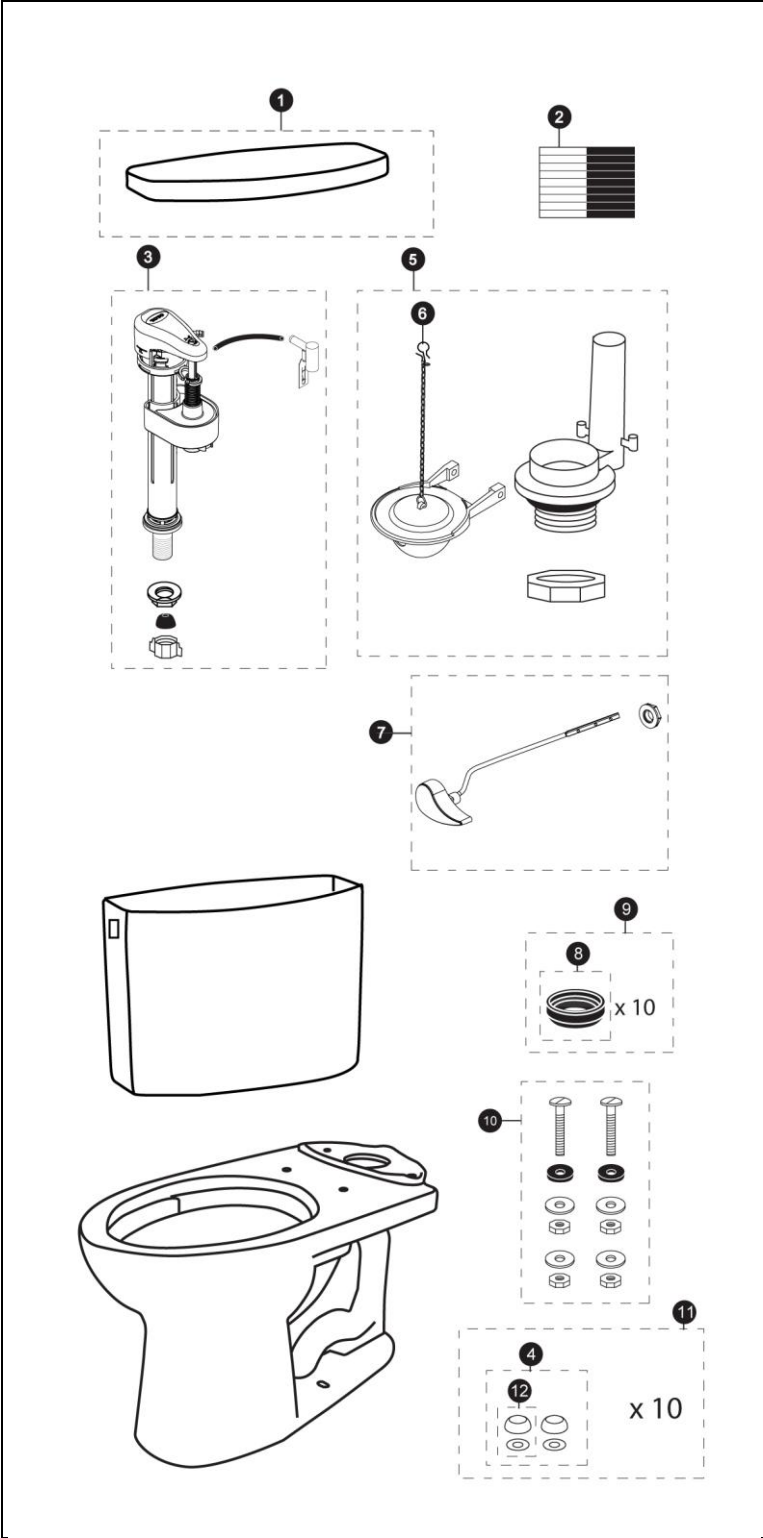

CST454CEF  
ST454E  
C454CEF

CST454CEFG  
ST454E  
C454CEFG  
C454CEFGT20

**2 Pc Drake® II  
1.28 Gpf Toilet, Elongated,  
Tornado Flush™, 12" Rough-In,  
(including CeFiONtect™)**

Item	Part	Description
1	TCU454CRE#01	Tank Lid w/ Velcro Tape - Cotton
	TCU454CRE#03	Tank Lid w/ Velcro Tape - Bone
	TCU454CRE#11	Tank Lid w/ Velcro Tape - Colonial White
	TCU454CRE#12	Tank Lid w/ Velcro Tape - Sedona Beige
	TCU454CRE#51	Tank Lid w/ Velcro Tape - Ebony
2	THU107	Velcro Tape
3	TSU54A	Fill Valve
4	THU044S#01	Bolt Cap Set - Cotton (2 pieces)
	THU044S#03	Bolt Cap Set - Bone (2 pieces)
	THU044S#11	Bolt Cap Set - Colonial White (2 pieces)
	THU044S#12	Bolt Cap Set - Sedona Beige (2 pieces)
	THU044S#51	Bolt Cap Set - Ebony (2 pieces)
5	THU252P-A	Flush Valve
6	THU499S	Flapper w/ Chain
7	THU068#01	Trip Lever - Cotton
	THU068#03	Trip Lever - Bone
	THU068#11	Trip Lever - Colonial White
	THU068#12	Trip Lever - Sedona Beige
	THU068#51	Trip Lever - Ebony
	THU068#CP	Trip Lever - Chrome Plated
	THU068#BN	Trip Lever - Brushed Nickel
	THU068#PN	Trip Lever - Polished Nickel
8	9BU024E	Tank to Bowl Gaskets
9	THU131	Tank to Bowl Gaskets (10 pieces)
10	TSU01D	Tank Mounting Kit
11	THU098#01	Bolt Cap & Base (20 pieces) - Cotton
	THU098#03	Bolt Cap & Base (20 pieces) - Bone
	THU098#11	Bolt Cap & Base (20 pieces) - Colonial White
	THU098#12	Bolt Cap & Base (20 pieces) - Sedona Beige
	THU098#51	Bolt Cap & Base (20 pieces) - Ebony
12	THU044#01	Bolt Cap - Cotton
	THU044#03	Bolt Cap - Bone
	THU044#11	Bolt Cap - Colonial White
	THU044#12	Bolt Cap - Sedona Beige
	THU044#51	Bolt Cap - Ebony

**Note:**

Product Number Explanations		
Two-Piece Toilet	Tank	Bowl
(CST) Gravity type Toilet	(ST) Tank	(C) Bowl
(454) Model	(454) Model	(454) Model
(C) Tornado Flush™	(E) E-Max®	(C) Tornado Flush™
(E) E-Max®		
(F) Universal Height		
(G) CeFiONtect™		

Actual Product may vary slightly from illustration.