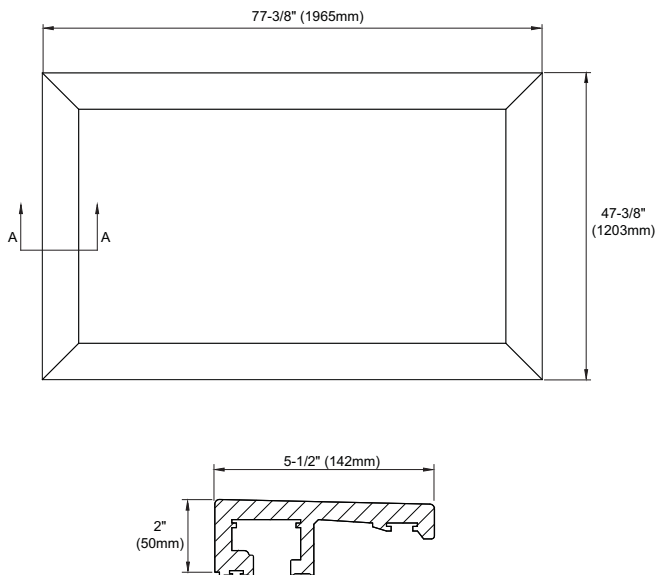

FEATURES

- 77-3/8" x 47-3/8" x 2"
- 5-1/2" top width
- Contemporary design
- Durable simulated wood finish
- Water resistant
- Stain free
- Easy to clean and maintain
- Easy to assemble
- Designed to accent the Lloyd® Air Bath™ and soaker tubs

ABT930

Lloyd® Decorative Wood Trim

SPECIFICATIONS

- Size 77-3/8" L x 47-3/8" W x 2" H
- Top Width 5-1/2"
- Warranty 1 Year Limited Warranty
- Material Simulated Maple Wood
- Shipping Weight 34 lbs.
- Shipping Dimensions 80" L x 6" W x 7" H