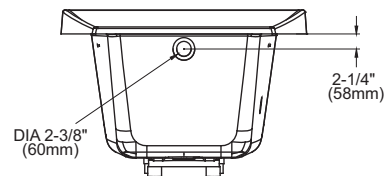

FEATURES

- 72-3/8" x 39-1/2" x 25-1/8"
- Luxuriously deep bathing well
- Cast-acrylic construction provides high durability
- Slip-resistant surface
- Optional solid brass grab bars with various finishes

PRODUCT SPECIFICATION

The TOTO® Soirée® Soaker Bathtub shall have a luxuriously deep bathing well. The Soaker Bathtub shall have a cast-acrylic construction that provides high durability with a slip-resistant surface. The Soaker Bathtub shall have optional solid brass grab bars with various finishes. Soaker Bathtub shall be TOTO Model ABY964N__ __.

ABY964N

Soirée® 6' Soaker Bathtub

SPECIFICATIONS

- Size 72-3/8" L x 39-1/2" W
- Depth 20-1/2"
- Warranty 1 Year Limited Warranty on acrylic tub
1 Year Limited Warranty on components and parts
- Material Cast Acrylic
- Shipping Weight 110 lbs.
- Shipping Dimensions 74" L x 44" W x 27" H
- Gallons 98 to overflow