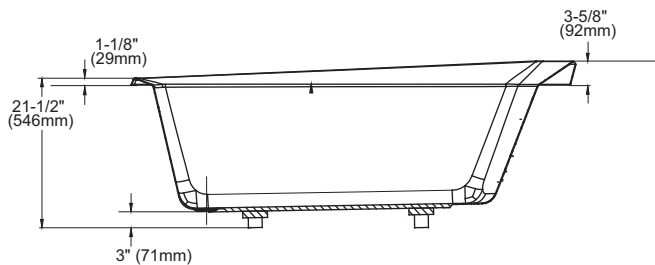

FEATURES

- 72-3/8" x 39-1/2" x 25-1/8"
- Luxuriously deep bathing well
- Cast-acrylic construction provides high durability
- Slip-resistant surface
- Optional solid brass grab bars with various finishes

PRODUCT SPECIFICATION

The TOTO® Soirée® Soaker Bathtub shall have a luxuriously deep bathing well. The Soaker Bathtub shall have a cast-acrylic construction that provides high durability with a slip-resistant surface. The Soaker Bathtub shall have optional solid brass grab bars with various finishes. Soaker Bathtub shall be TOTO Model ABY964N__ __.

ABY964N

Soirée® 6' Soaker Bathtub

SPECIFICATIONS

- Size 72-3/8" L x 39-1/2" W
- Depth 20-1/2"
- Warranty 1 Year Limited Warranty on acrylic tub
1 Year Limited Warranty on components and parts
- Material Cast Acrylic
- Shipping Weight 110 lbs.
- Shipping Dimensions 74" L x 44" W x 27" H
- Gallons 98 to overflow