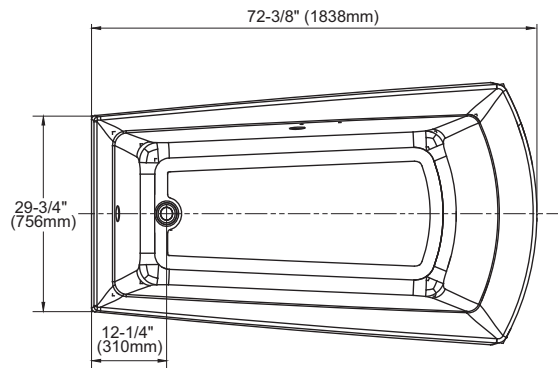

FEATURES

- 72-3/8" x 39-1/2" x 25-1/8"
- Luxuriously deep bathing well
- Cast-acrylic construction provides high durability
- Slip-resistant surface
- Optional solid brass grab bars with various finishes

ABY964N

Soirée® 6' Soaker Bathtub

SPECIFICATIONS

- Size 72-3/8" L x 39-1/2" W
- Depth 20-1/2"
- Warranty 1 Year Limited Warranty on acrylic tub
1 Year Limited Warranty on components and parts
- Material Cast Acrylic
- Shipping Weight 110 lbs.
- Shipping Dimensions 74" L x 44" W x 27" H
- Gallons 98 to overflow