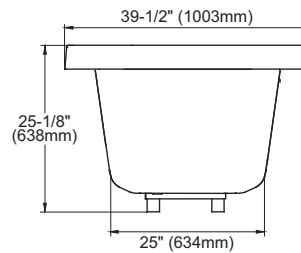

FEATURES

- 72-3/8" x 39-1/2" x 25-1/8"
- Luxuriously deep bathing well
- Cast-acrylic construction provides high durability
- Slip-resistant surface
- Optional solid brass grab bars with various finishes

ABY964N

Soirée® 6' Soaker Bathtub

SPECIFICATIONS

- Size 72-3/8" L x 39-1/2" W
- Depth 20-1/2"
- Warranty 1 Year Limited Warranty on acrylic tub
1 Year Limited Warranty on components and parts
- Material Cast Acrylic
- Shipping Weight 110 lbs.
- Shipping Dimensions 74" L x 44" W x 27" H
- Gallons 98 to overflow