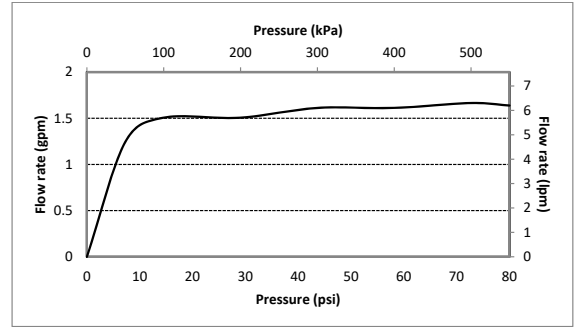

TBW07003U4

Rain Shower Round 12" - 1.75 GPM

SPECIFICATIONS

Warranty	Lifetime Limited Warranty (Residential Use) One Year (Commercial Use)
Material	Brass
Maximum Flow Rate	1.75gpm (6.6lpm)
Shipping Dimensions	17-15/16" L x 14-7/16" W x 5-1/6" H
Shipping Weight	9 lbs