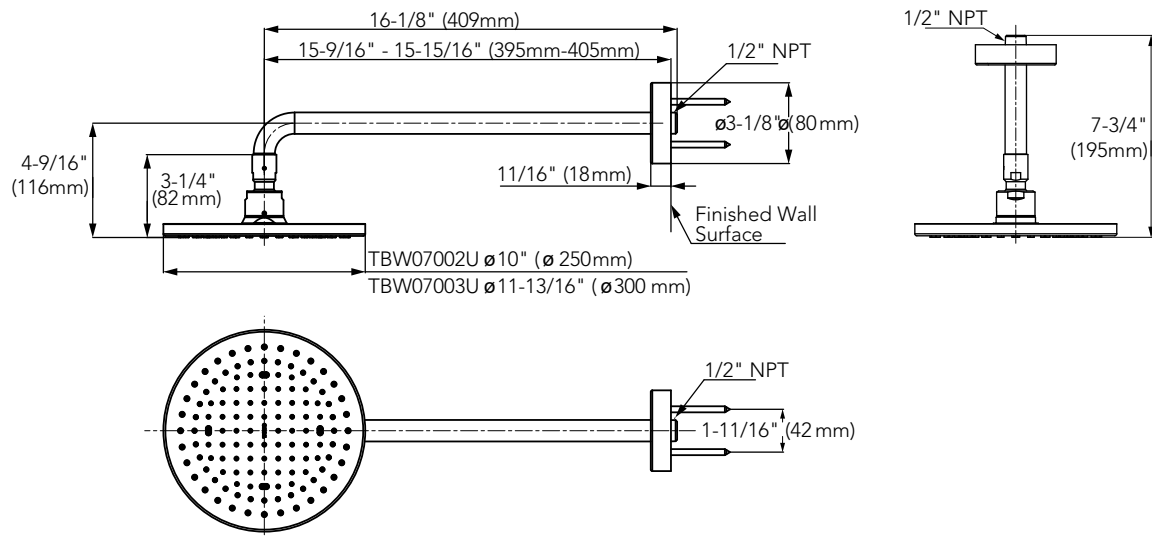

### PRODUCT SPECIFICATION

Product shall be TOTO Model TBW07003U4#\_\_\_\_.  
 Product shall have comfort wave. Product shall have a maximum flow rate of 1.75 gpm (6.6 lpm). Product shall have a single spray. Product shall have 12" (300mm) diameter spray face. Product shall have rubber nozzles to prevent lime scale build up. Product shall meet 2018 California water efficiency appliance CEC regulations. Product shall include matching escutcheon. Product shower arm sold separately.

Please note the following components are sold separately

TBW07025U: Rain Shower Arm Wall-Mount, 16"

TS110MC6: Rain Shower Arm Ceiling Mount 6"

## Rain Shower Round 12" - 1.75 GPM

### DIMENSIONS

Note: The unit of above dimension is inch (mm).  
Note: Shower arm and mounting bracket are not included.