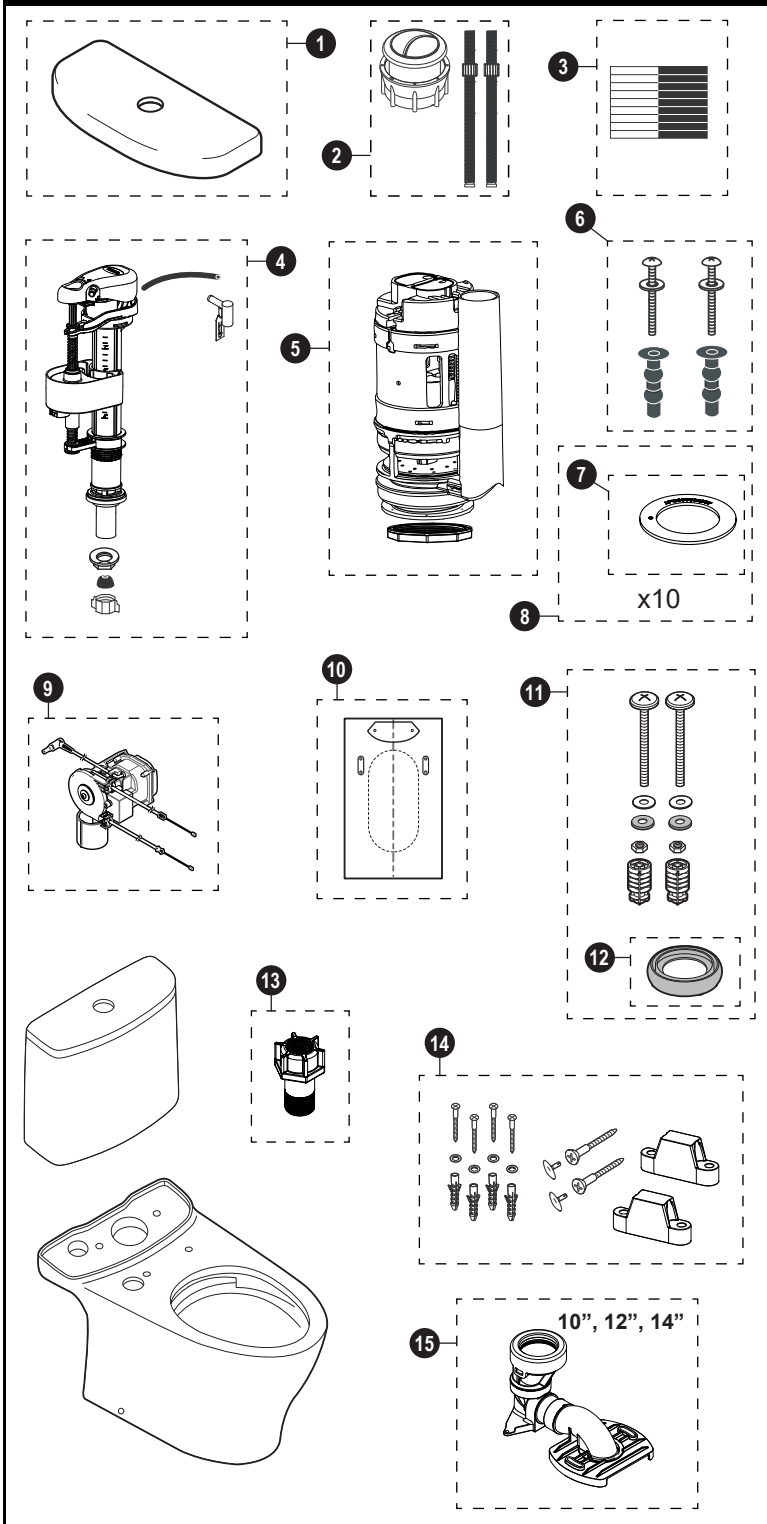

Aquia® IV
1.28 & 0.9 Gpf Toilet, Elongated, Regular Height
DYNAMAX TORNADO FLUSH®, Unifit Rough-in,
(including CEFIONTECT® & Auto Flush)

Item	Part	Description
1	TCU446CRE#01	Tank Lid - Cotton
	TCU446CRE#03	Tank Lid - Bone
	TCU446CRE#11	Tank Lid - Colonial White
	TCU446CRE#12	Tank Lid - Sedona Beige
	TCU446CRE#51	Tank Lid - Ebony
2	THU842#01-A	Push Button Assembly - Cotton
	THU842#BN-A	Push Button Assembly - Brushed Nickel
	THU842#CP-A	Push Button Assembly - Chrome Plated
	THU842#PN-A	Push Button Assembly - Polished Nickel
3	THU107	Velcro Tape
4	TSU803.13-A	Fill Valve
5	THU847-A	Flush Valve Assembly, 1.28gpf
6	THU651N	Seat Top Mounting Hardware
7	9BU112E-A	Seal Gasket for Flush Valve (1 piece)
8	THU744	Seal Gasket for Flush Valve (10pieces)
9	THU765	Auto Flush unit for Dual Flush
10	0GU181-1-A	12" Unifit Rough-in Template
	0GU182-1-A	10" & 14" Unifit Rough-in Template
11	THU741-A	Tank to Bowl Mounting Hardware
12	9BU109E-A	Tank to Bowl Gasket
13	9AU321-A	Fill Valve extension adapter
14	THU742#01-A	Toilet Mounting Hardware (for #01 & #11)
	THU742#03-A	Toilet Mounting Hardware
	THU742#12-A	Toilet Mounting Hardware
	THU742#51-A	Toilet Mounting Hardware
15	TSU48.10	Unifit Rough-in 10"
	TSU48.12	Unifit Rough-in 12"
	TSU48.14	Unifit Rough-in 14"

Note:

Product Number Explanations

Two-Piece Toilet	Tank	Bowl
(CST) Gravity Type Toilet	(ST) Tank	(CT) Skirted Bowl
(MS) Toilet & Seat combo	(446) Tank Model	(446) Bowl Model
(MW) Toilet & Washlet combo	(E) 1.28 gpf / 4.8 Lpf	(C) DYNAMAX
(446) Toilet model	(M) Dual Flush	TORNADO FLUSH®
(C) DYNAMAX TORNADO	(A) Auto Flush	(G) CEFIONTECT®
FLUSH®	compatible	(T40) WASHLET®+
(E) 1.28 gpf / 4.8 Lpf	(N) New Water Spot	(N) New Water Spot
(M) Dual Flush		
(G) CEFIONTECT®		
(N) New Water Spot		