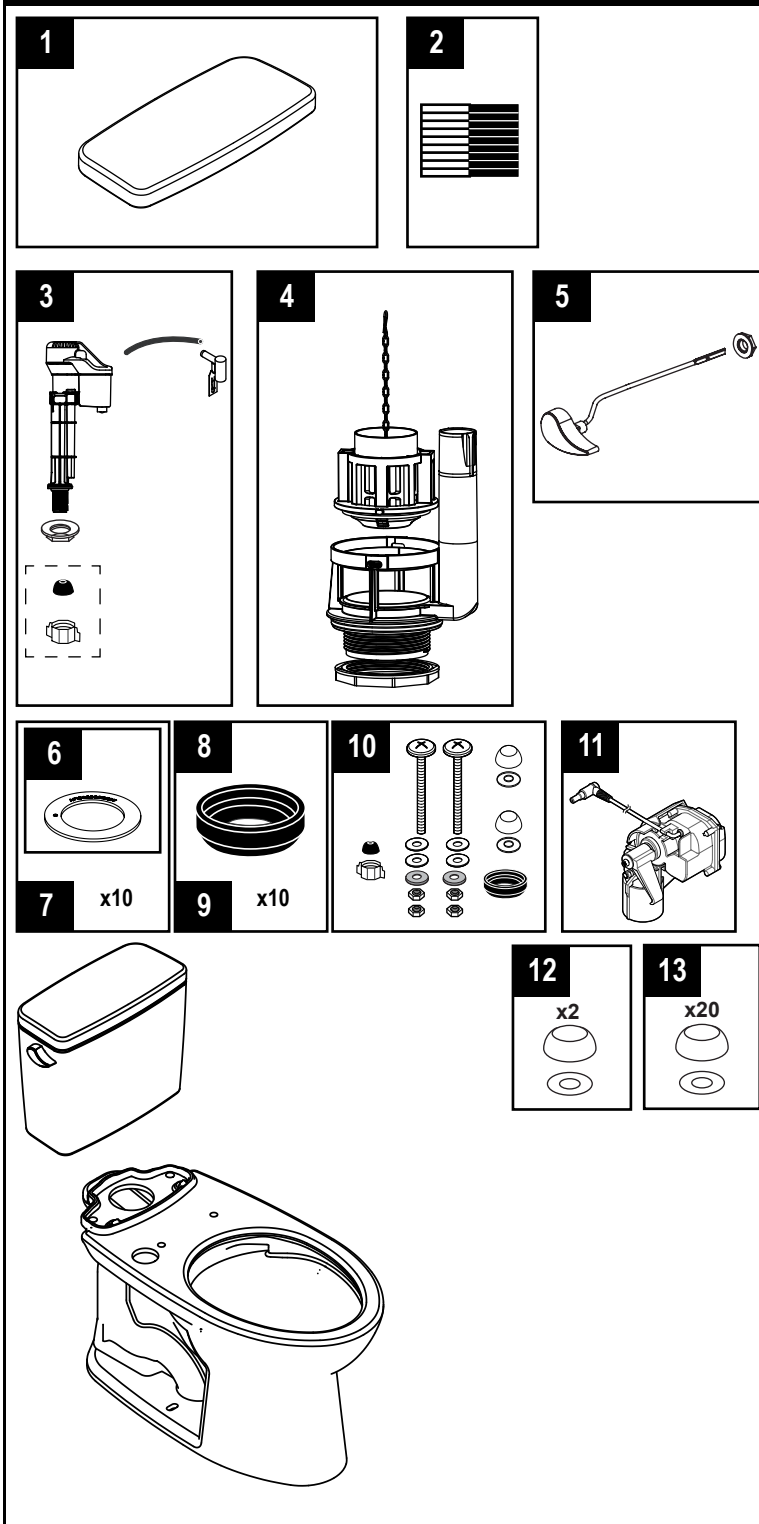

**CST776CSFG.10, MS776124CSFG.10, MW7763046CSFG(A).10, MW7763056CSFG(A).10 &
MW7763074CSFG.10, MW7763084CSFG.10**

CST776CSFG.10 C776CEFGT.10 ST776SA	MS776124CSFG.10 C776CEFGT40.10 ST776SA	MW7763046CSFG(A).10 C776CEFGT40.10 ST776SA
MW7763056CSFG(A).10 C776CEFGT40.10 ST776SA	MW7763074CSFG.10 C776CEFGT40.10 ST776SA	MW7763084CSFG.10 C776CEFGT40.10 ST776SA

**10" Drake®
1.6 Gpf Toilet, Elongated
TORNADO FLUSH®, Universal Height,
(including CEFIONTECT®)**

Item	Part	Description
1	TCU776CR#01	Tank Lid w/ Velcro Tape - Cotton
	TCU776CR#03	Tank Lid w/ Velcro Tape - Bone
	TCU776CR#11	Tank Lid w/ Velcro Tape - Colonial White
	TCU776CR#12	Tank Lid w/ Velcro Tape - Sedona Beige
	TCU776CR#51	Tank Lid w/ Velcro Tape - Ebony
2	THU107	Velcro Tape
3	TSU708	Fill Valve Assembly
4	THU826-A	Flush Valve Assembly, 1.6 GPF
5	THU808#CP-A	Trip Lever Handle - Chrome Plated
	THU808#PN-A	Trip Lever Handle - Polished Nickel
	THU808#BN-A	Trip Lever Handle - Brushed Nickel
	THU808#PB-A	Trip Lever Handle - Polished Brass
	THU808#RB-A	Trip Lever Handle - Oil Rubbed Bronze
	THU808#01-A	Trip Lever Handle - Cotton
	THU808#03-A	Trip Lever Handle - Bone
	THU808#11-A	Trip Lever Handle - Colonial White
	THU808#12-A	Trip Lever Handle - Sedona Beige
	THU808#51-A	Trip Lever Handle - Ebony
6	THU407	Flush Valve Seal Gasket - 1pc
7	THU370	Flush Valve Seal Gasket - 10pc
8	9BU024E	Tank to Bowl Gasket - 1pc
9	THU131	Tank to Bowl Gasket - 10pc
10	THU828#01-A	Tank to Bowl Mounting Hardware - Cotton
	THU828#03-A	Tank to Bowl Mounting Hardware - Bone
	THU828#11-A	Tank to Bowl Mounting Hardware - Colonial White
	THU828#12-A	Tank to Bowl Mounting Hardware - Sedona Beige
	THU828#51-A	Tank to Bowl Mounting Hardware - Ebony
11	THU767	Autoflush Unit
12	THU044S#XX	Bolt Cap Set - (1 Toilet)
13	THU098#XX	Bolt Cap Set - (10 Toilets)