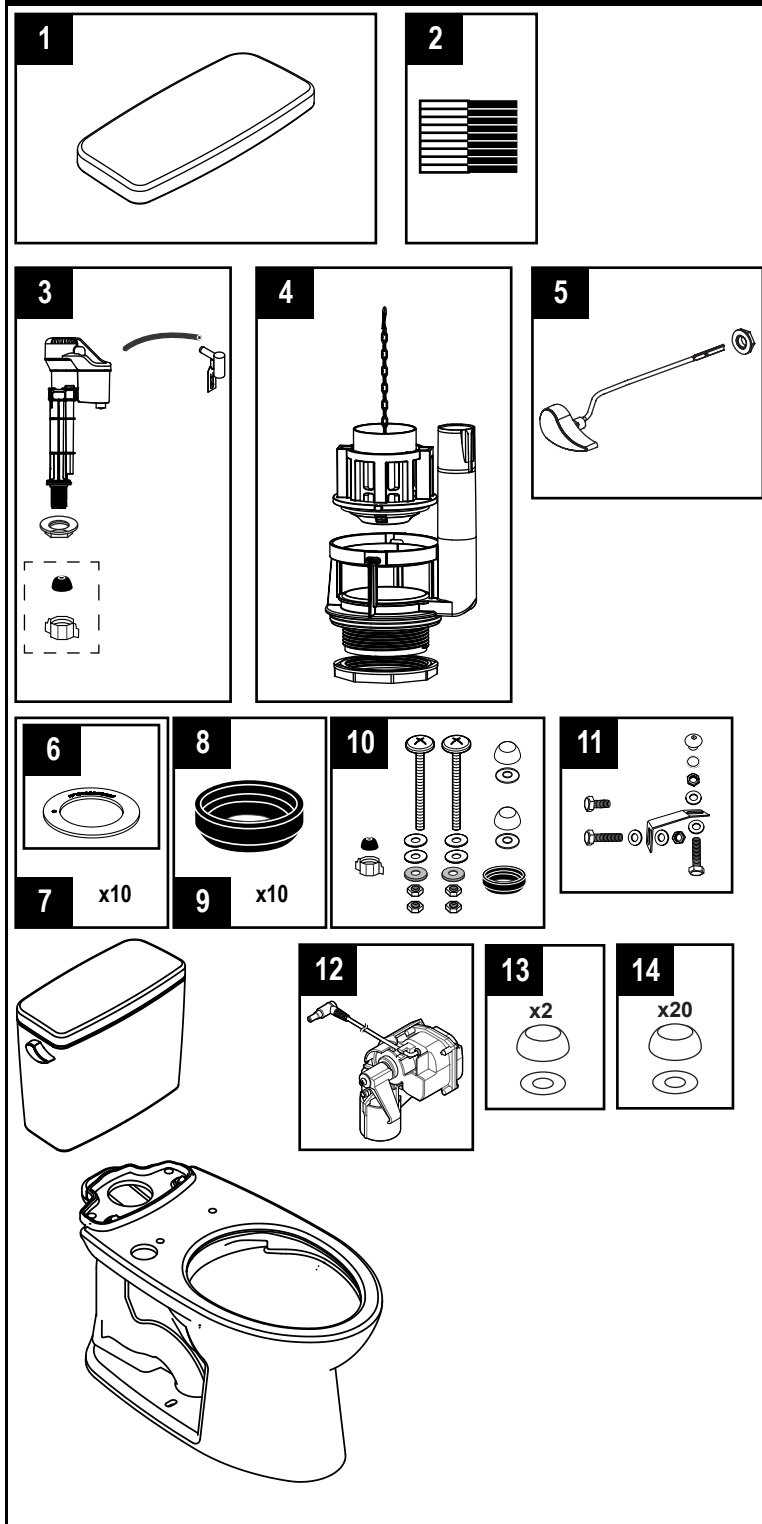

## Drake® 1.28 Gpf Toilet, Elongated TORNADO FLUSH®

(including CEFIONTECT®), Right Hand Trip Lever

Item	Part	Description
1	TCU776CR#01	Tank Lid w/ Velcro Tape - Cotton
	TCU776CR#03	Tank Lid w/ Velcro Tape - Bone
	TCU776CR#11	Tank Lid w/ Velcro Tape - Colonial White
	TCU776CR#12	Tank Lid w/ Velcro Tape - Sedona Beige
	TCU776CR#51	Tank Lid w/ Velcro Tape - Ebony
2	THU107	Velcro Tape
3	TSU708	Fill Valve Assembly
4	THU825-A	Flush Valve Assembly, 1.28 GPF
	THU826-A	Flush Valve Assembly, 1.28 GPF (Insulated Tank)
5	THU808#CP-A	Trip Lever Handle - Chrome Plated
	THU808#PN-A	Trip Lever Handle - Polished Nickel
	THU808#BN-A	Trip Lever Handle - Brushed Nickel
	THU808#PB-A	Trip Lever Handle - Polished Brass
	THU808#RB-A	Trip Lever Handle - Oil Rubbed Bronze
	THU808#01-A	Trip Lever Handle - Cotton
	THU808#03-A	Trip Lever Handle - Bone
	THU808#11-A	Trip Lever Handle - Colonial White
	THU808#12-A	Trip Lever Handle - Sedona Beige
	THU808#51-A	Trip Lever Handle - Ebony
	THU820#01-A	Trip Lever Right Handle - Cotton
	THU820#CP-A	Trip Lever Right Handle - Chrome Plated
	THU820#PN-A	Trip Lever Right Handle - Polished Nickel
	THU820#BN-A	Trip Lever Right Handle - Brushed Nickel
	THU820#PB-A	Trip Lever Right Handle - Polished Brass
6	THU407	Flush Valve Seal Gasket - 1pc
7	THU370	Flush Valve Seal Gasket - 10pc
8	9BU024E	Tank to Bowl Gasket - 1pc
9	THU131	Tank to Bowl Gasket - 10pc
10	THU828#01-A	Tank to Bowl Mounting Hardware - Cotton
	THU828#03-A	Tank to Bowl Mounting Hardware - Bone
	THU828#11-A	Tank to Bowl Mounting Hardware - Colonial White
	THU828#12-A	Tank to Bowl Mounting Hardware - Sedona Beige
	THU828#51-A	Tank to Bowl Mounting Hardware - Ebony
11	THU089	Bolt Down Set
12	THU767	Autoflush Unit
13	THU044S#XX	Bolt Cap Set - (1 Toilet)
14	THU098#XX	Bolt Cap Set - (10 Toilets)