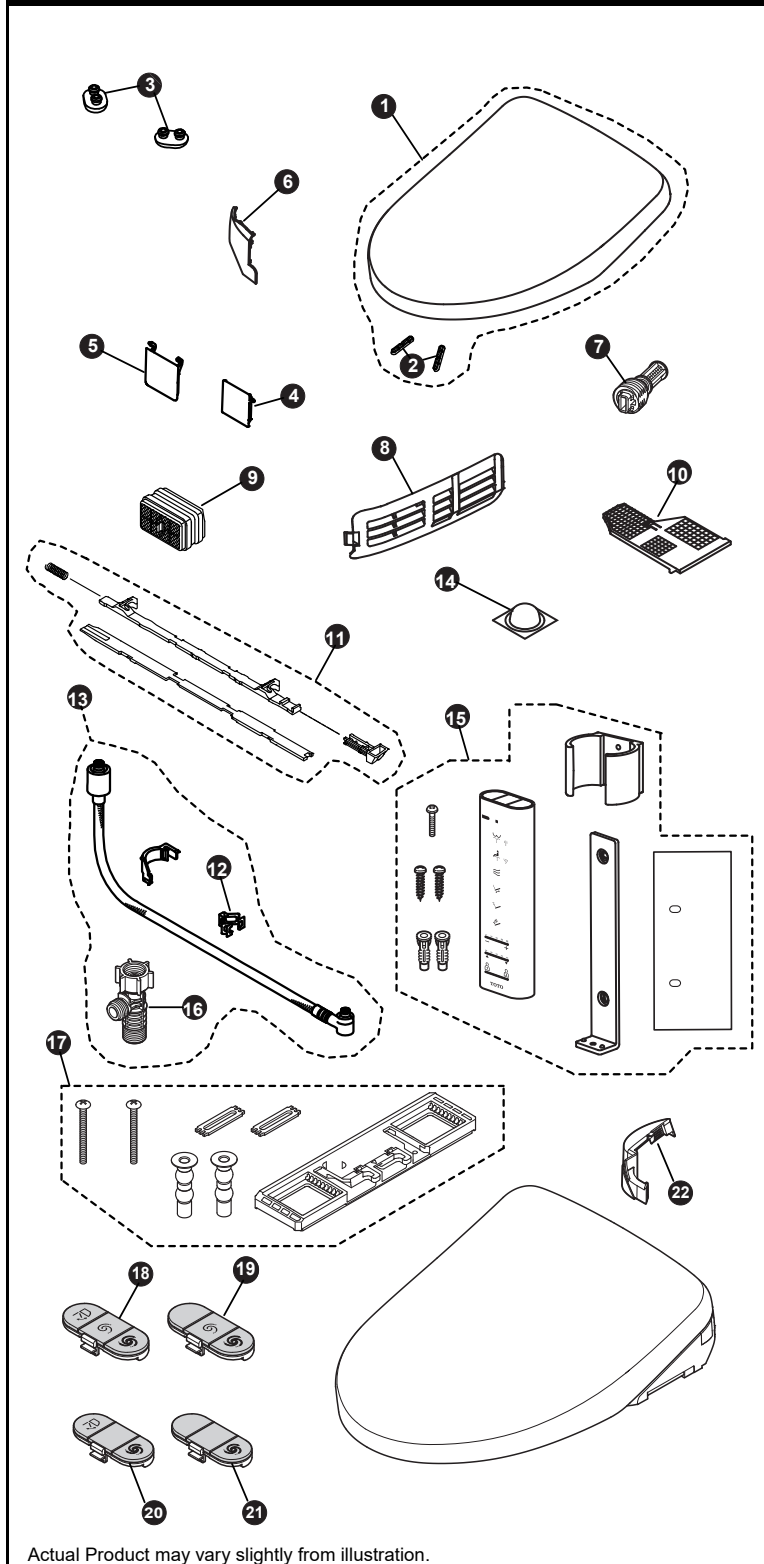

# SW3044(A)(T40)/SW3046(A)(T40) & SW3054(A)(T40)/SW3056(A)(T40)

SW3044 - S500e Classic Lid  
 SW3046 - S500e Contemporary Lid  
 SW3054 - S550e Classic Lid  
 SW3056 - S550e Contemporary Lid

SW3044T40 - S500e WASHLET+ Classic Lid  
 SW3046T40 - S500e WASHLET+ Contemporary Lid  
 SW3054T40 - S550e WASHLET+ Classic Lid  
 SW3056T40 - S550e WASHLET+ Contemporary Lid

Item	Part	Description
1	THU6025#01	Contemporary Lid - Cotton White
	THU6025#12	Contemporary Lid - Sedona Beige
	THU6026#01	Classic Lid - Cotton White
	THU6026#12	Classic Lid - Sedona Beige
2	THU6068	Lid Bumpers (x2)
3	THU9337	Seat Bumpers (x2)
4	THU6070#01	Dryer Door - Cotton White
	THU6070#12	Dryer Door - Sedona Beige
5	THU6069#01	Wand Door - Cotton White
	THU6069#12	Wand Door - Sedona Beige
6	THU6061#01	Side Cover for Standard Model - Cotton White
	THU6061#12	Side Cover for Standard Model - Sedona Beige
	THU6060#01	Side Cover for Washlet+ Model - Cotton White
	THU6060#12	Side Cover for Washlet+ Model - Sedona Beige
7	THU6071	Water Filter Drain Valve
8	THU6030	Deodorizer Louver
9	THU9476	Deodorizer Catalyst
10	THU6054#01	Deodorizer Air Filter - Cotton White
	THU6054#12	Deodorizer Air Filter - Sedona Beige
11	THU6044	Lever Assembly
12	THU9484	Water Supply Connection Clip
13	THU6052R	Water Supply Hose for Standard Model
	THU6051R	Water Supply Hose for Washlet+ Model
14	THU9488	Top Lid Cushion
15	THU6055	S550e Remote Control Assembly
	THU6056	S500e Remote Control Assembly
16	THU6234	T-Connector
17	THU6478	Baseplate Assembly for Standard Model
	THU6477	Baseplate Assembly for Washlet+ Model
18	THU6391	AutoFlush Remote Button for Dual Flush S550e
19	THU6392	AutoFlush Remote Button for Dual Flush S500e
20	THU6393	AutoFlush Remote Button for Single Flush S550e
21	THU6394	AutoFlush Remote Button for Single Flush S500e
22	THU6452	Hole Cover for use with T20 Bowl