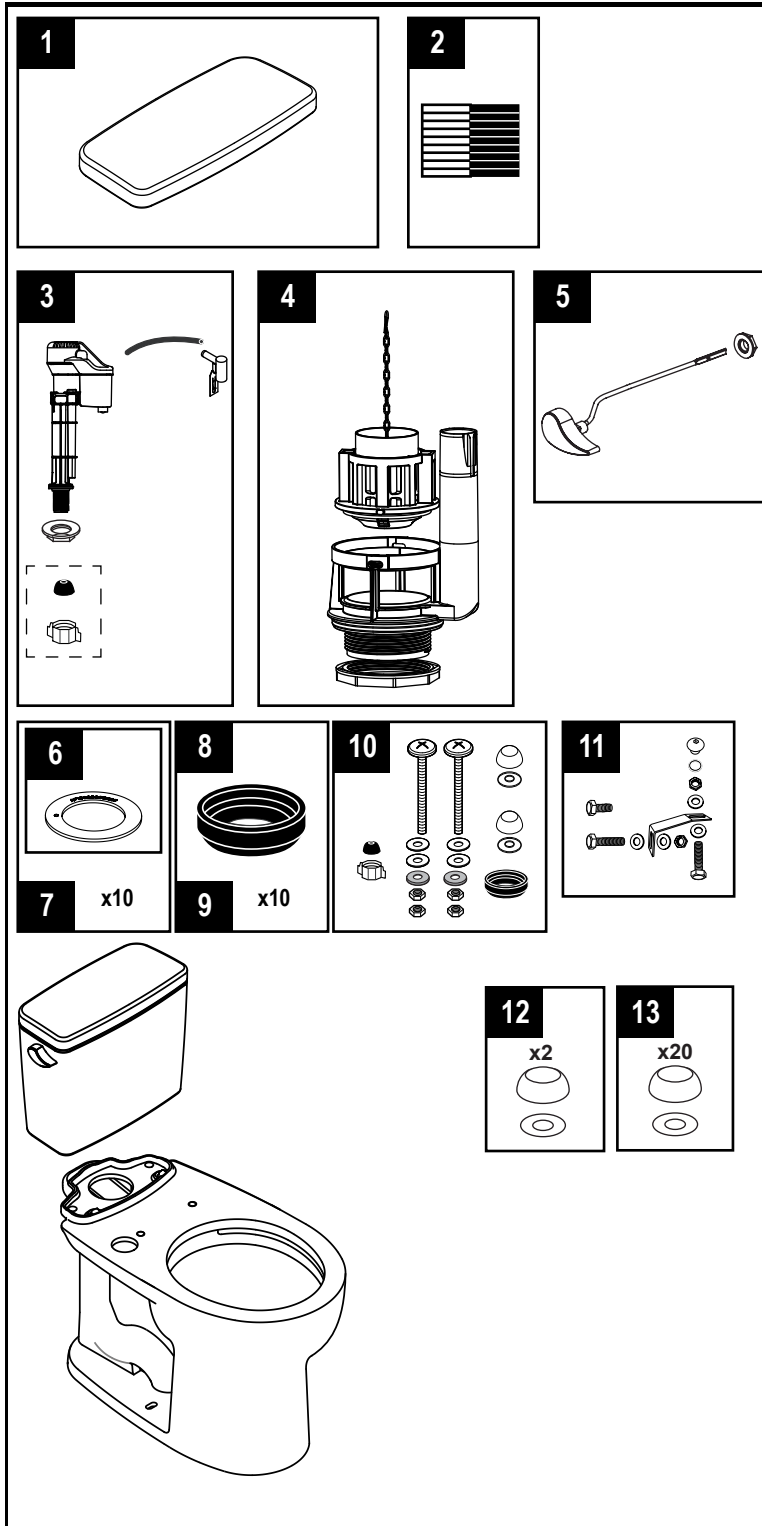

CST775CEF(G) ST776ER  
 C775CEF(G) ST776EB  
 ST776EA ST776ED  
 CST775CEFRG C775CEFG ST776ER ST776EA ST776EDB

Drake®

**1.28 Gpf Toilet, Round  
 TORNADO FLUSH®, Universal Height,  
 (including CEFIONTECT®), Right Hand Trip Lever**

Item	Part	Description
1	TCU776CR#01	Tank Lid w/ Velcro Tape - Cotton
	TCU776CR#03	Tank Lid w/ Velcro Tape - Bone
	TCU776CR#11	Tank Lid w/ Velcro Tape - Colonial White
	TCU776CR#12	Tank Lid w/ Velcro Tape - Sedona Beige
	TCU776CR#51	Tank Lid w/ Velcro Tape - Ebony
2	THU107	Velcro Tape
3	TSU708	Fill Valve Assembly
4	THU825-A	Flush Valve Assembly, 1.28 GPF
	THU826-A	Flush Valve Assembly, 1.28 GPF (Insulated Tank)
5	THU808#CP-A	Trip Lever Handle - Chrome Plated
	THU808#PN-A	Trip Lever Handle - Polished Nickel
	THU808#BN-A	Trip Lever Handle - Brushed Nickel
	THU808#PB-A	Trip Lever Handle - Polished Brass
	THU808#RB-A	Trip Lever Handle - Oil Rubbed Bronze
	THU808#01-A	Trip Lever Handle - Cotton
	THU808#03-A	Trip Lever Handle - Bone
	THU808#11-A	Trip Lever Handle - Colonial White
	THU808#12-A	Trip Lever Handle - Sedona Beige
	THU808#51-A	Trip Lever Handle - Ebony
	THU820#01-A	Trip Lever Right Handle - Cotton
	THU820#CP-A	Trip Lever Right Handle - Chrome Plated
	THU820#PN-A	Trip Lever Right Handle - Polished Nickel
	THU820#BN-A	Trip Lever Right Handle - Brushed Nickel
	THU820#PB-A	Trip Lever Right Handle - Polished Brass
6	THU407	Flush Valve Seal Gasket - 1pc
7	THU370	Flush Valve Seal Gasket - 10pc
8	9BU024E	Tank to Bowl Gasket - 1pc
9	THU131	Tank to Bowl Gasket - 10pc
10	THU828#01-A	Tank to Bowl Mounting Hardware - Cotton
	THU828#03-A	Tank to Bowl Mounting Hardware - Bone
	THU828#11-A	Tank to Bowl Mounting Hardware - Colonial White
	THU828#12-A	Tank to Bowl Mounting Hardware - Sedona Beige
	THU828#51-A	Tank to Bowl Mounting Hardware - Ebony
11	THU089	Bolt Down Set
12	THU044S#XX	Bolt Cap Set - (1 Toilet)
13	THU098#XX	Bolt Cap Set - (10 Toilets)