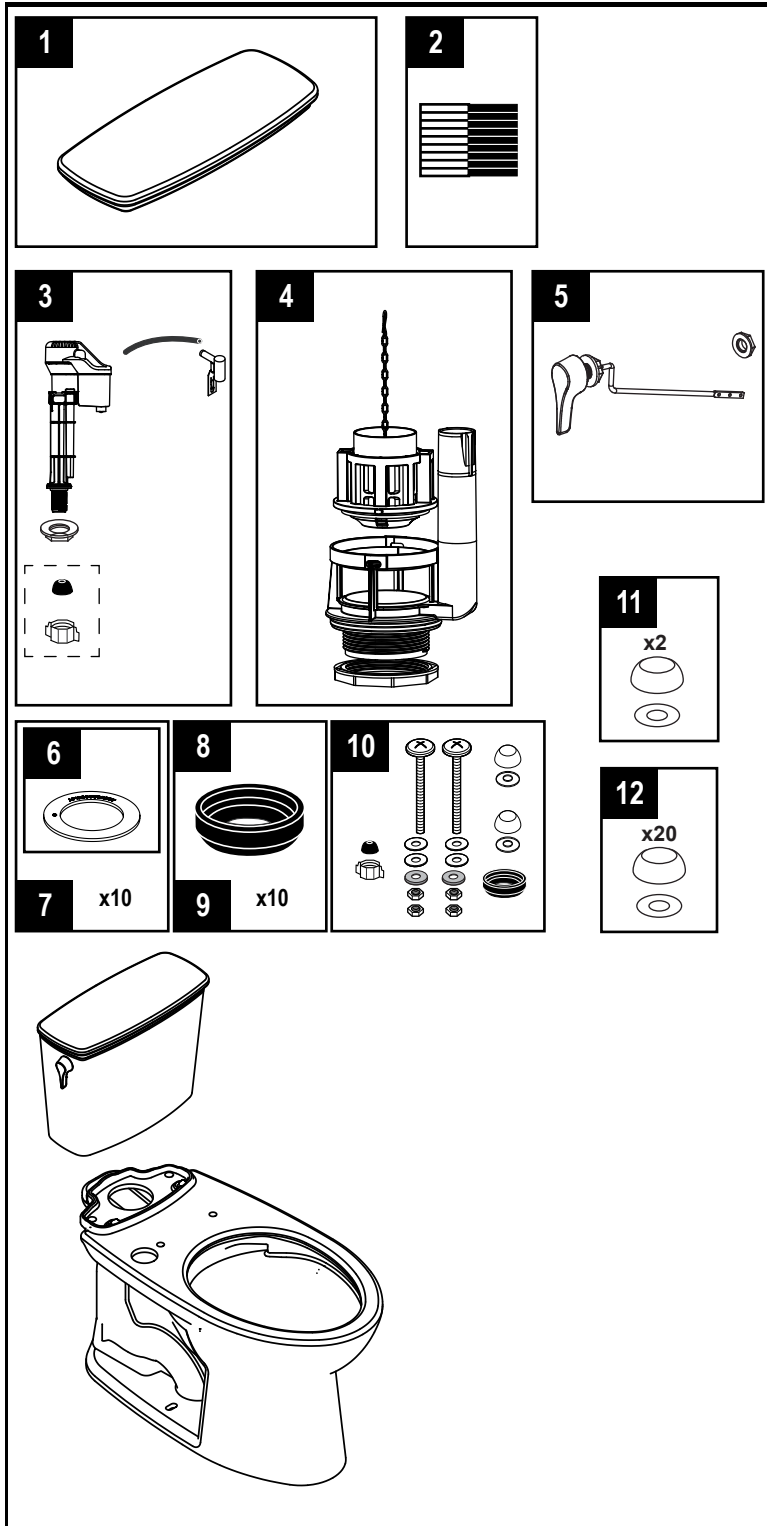

CST785CEFG CST785CEF
 C775CEFG C775CEF
 ST786EA ST786EA

Drake® Transitional
1.28 Gpf Toilet, Round
TORNADO FLUSH®, Universal Height,(including
CEFIONTECT®)

Item	Part	Description
1	TCU786CR#01	Tank Lid w/ Velcro Tape - Cotton
	TCU786CR#03	Tank Lid w/ Velcro Tape - Bone
	TCU786CR#11	Tank Lid w/ Velcro Tape - Colonial White
	TCU786CR#12	Tank Lid w/ Velcro Tape - Sedona Beige
	TCU786CR#51	Tank Lid w/ Velcro Tape - Ebony
2	THU107	Velcro Tape
3	TSU708	Fill Valve Assembly
4	THU829-A	Flush Valve Assembly, 1.28 GPF
5	THU398#CP-A	Trip Lever Handle - Chrome Plated
	THU398#PN-A	Trip Lever Handle - Polished Nickel
	THU398#BN-A	Trip Lever Handle - Brushed Nickel
	THU398#01-A	Trip Lever Handle - Cotton
6	THU407	Flush Valve Seal Gasket - 1pc
7	THU370	Flush Valve Seal Gasket - 10pc
8	9BU024E	Tank to Bowl Gasket - 1pc
9	THU131	Tank to Bowl Gasket - 10pc
10	THU828#01-A	Tank to Bowl Mounting Hardware - Cotton
	THU828#03-A	Tank to Bowl Mounting Hardware - Bone
	THU828#11-A	Tank to Bowl Mounting Hardware - Colonial White
	THU828#12-A	Tank to Bowl Mounting Hardware - Sedona Beige
	THU828#51-A	Tank to Bowl Mounting Hardware - Ebony
11	THU044S#XX	Bolt Cap Set - (1 Toilet)
12	THU098#XX	Bolt Cap Set - (10 Toilets)

Note:

#XX denotes the following color code: #01, #03, #11, #12 & #51

Product Number Explanations

Two-Piece Toilet

(CST) Gravity Type Toilet
 (785) Model
 (C) TORNADO FLUSH®
 (E) 1.28 Gpf (G) CEFIONTECT®

Tank