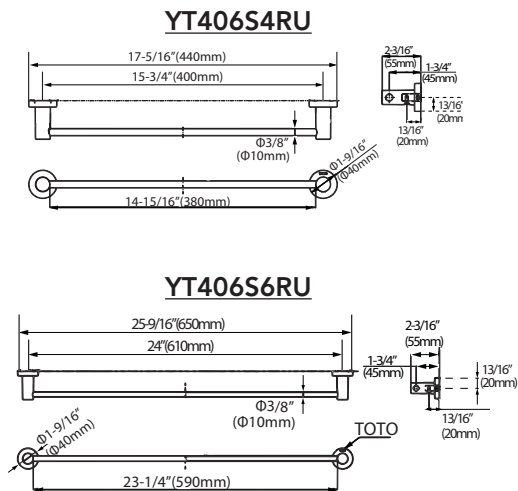

### PRODUCT SPECIFICATION

Product shall have a solid metal construction and include installation hardware. Product shall be TOTO Model Y\_406\_\_U#\_\_

### SPECIFICATIONS

	Material	Shipping Weight	Shipping Dimensions	Warranty
YT406S4RU	Zinc Alloy/Stainless Steel	0.9 lbs.	18-3/16" L x 3-1/4" W x 2-3/16" H	Lifetime Limited Warranty (Residential Use)
YT406S6RU	Zinc Alloy/Stainless Steel	1.0 lbs.	26-7/16" L x 3-1/4" W x 2-3/16" H	
YTS406BU	Zinc Alloy/Stainless Steel	4.3 lbs.	25-3/16" L x 10-1/4" W x 5-5/16" H	One Year (Commercial Use)
YTT406U	Zinc Alloy/Stainless Steel	0.6 lbs.	6-9/16" L x 6-3/4" W x 2-3/8" H	
YH406RU	Zinc Alloy/Stainless Steel	1.2 lbs.	5-15/16" L x 7-5/16" W x 2-11/16" H	
YRH406U	Zinc Alloy	0.5 lbs.	4-5/8" L x 3-9/16" W x 3-7/8" H	

### DIMENSIONS

**TOTO**

Ph: (888) 295-8134 | Fax: (800) 699-4889 | www.totousa.com | © TOTO USA

These dimensions and specifications are subject to change without notice

#SS-01507 v.01