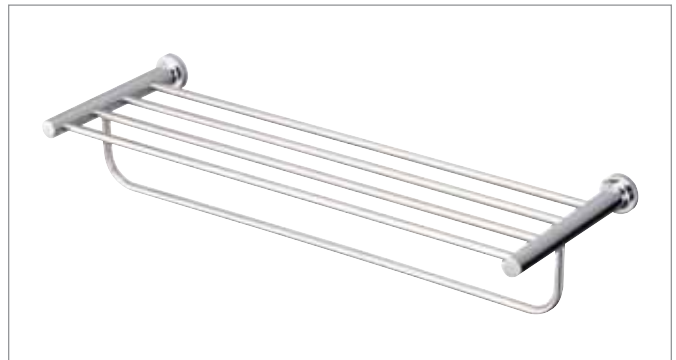

Towel Bar 16"/24"

Towel Shelf

Towel Ring

Paper Holder

Robe Hook

### FEATURES

- Solid metal construction
- Mounting hardware for both drywall & tile included

### MODELS

- YT406S4RU  
Towel Bar 16"
- YT406S6RU  
Towel Bar 24"
- YTS406BU  
Towel Shelf
- YTT406U  
Towel Ring
- YH406RU  
Paper Holder
- YRH406U  
Robe Hook