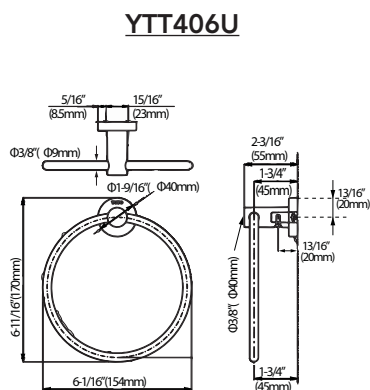

### PRODUCT SPECIFICATION

Product shall have a solid metal construction and include installation hardware. Product shall be TOTO Model Y\_406\_\_U#\_\_

### SPECIFICATIONS

	Material	Shipping Weight	Shipping Dimensions	Warranty
YT406S4RU	Zinc Alloy/Stainless Steel	0.9 lbs.	18-3/16" L x 3-1/4" W x 2-3/16" H	Lifetime Limited Warranty (Residential Use)
YT406S6RU	Zinc Alloy/Stainless Steel	1.0 lbs.	26-7/16" L x 3-1/4" W x 2-3/16" H	
YTS406BU	Zinc Alloy/Stainless Steel	4.3 lbs.	25-3/16" L x 10-1/4" W x 5-5/16" H	One Year (Commercial Use)
YTT406U	Zinc Alloy/Stainless Steel	0.6 lbs.	6-9/16" L x 6-3/4" W x 2-3/8" H	
YH406RU	Zinc Alloy/Stainless Steel	1.2 lbs.	5-15/16" L x 7-5/16" W x 2-11/16" H	
YRH406U	Zinc Alloy	0.5 lbs.	4-5/8" L x 3-9/16" W x 3-7/8" H	

### DIMENSIONS

**TOTO**

Ph: (888) 295-8134 | Fax: (800) 699-4889 | www.totousa.com | © TOTO USA

These dimensions and specifications are subject to change without notice

#SS-01507 v.01