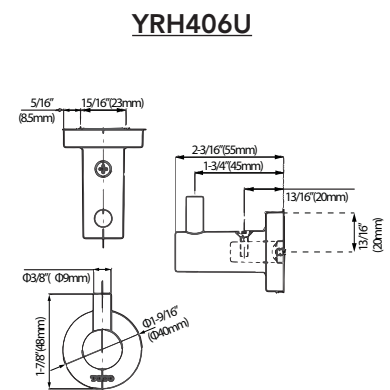

Y_406__U Series

L Series Round Accessories

SPECIFICATIONS

	Material	Shipping Weight	Shipping Dimensions	Warranty
YT406S4RU	Zinc Alloy/Stainless Steel	0.9 lbs.	18-3/16" L x 3-1/4" W x 2-3/16" H	Lifetime Limited Warranty (Residential Use)
YT406S6RU	Zinc Alloy/Stainless Steel	1.0 lbs.	26-7/16" L x 3-1/4" W x 2-3/16" H	
YTS406BU	Zinc Alloy/Stainless Steel	4.3 lbs.	25-3/16" L x 10-1/4" W x 5-5/16" H	One Year (Commercial Use)
YTT406U	Zinc Alloy/Stainless Steel	0.6 lbs.	6-9/16" L x 6-3/4" W x 2-3/8" H	
YH406RU	Zinc Alloy/Stainless Steel	1.2 lbs.	5-15/16" L x 7-5/16" W x 2-11/16" H	
YRH406U	Zinc Alloy	0.5 lbs.	4-5/8" L x 3-9/16" W x 3-7/8" H	

DIMENSIONS

TOTO

Ph: (888) 295-8134 | Fax: (800) 699-4889 | www.totousa.com | © TOTO USA

These dimensions and specifications are subject to change without notice

#SS-01507 v.01