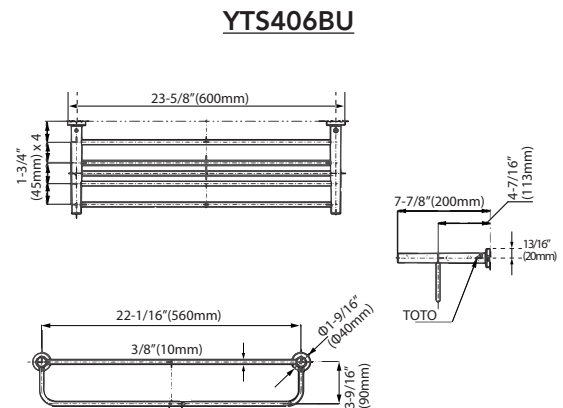

### PRODUCT SPECIFICATION

Product shall have a solid metal construction and include installation hardware. Product shall be TOTO Model Y\_406\_\_U#\_\_

### SPECIFICATIONS

	Material	Shipping Weight	Shipping Dimensions	Warranty
YT406S4RU	Zinc Alloy/Stainless Steel	0.9 lbs.	18-3/16" L x 3-1/4" W x 2-3/16" H	Lifetime Limited Warranty (Residential Use)
YT406S6RU	Zinc Alloy/Stainless Steel	1.0 lbs.	26-7/16" L x 3-1/4" W x 2-3/16" H	
YTS406BU	Zinc Alloy/Stainless Steel	4.3 lbs.	25-3/16" L x 10-1/4" W x 5-5/16" H	One Year (Commercial Use)
YTT406U	Zinc Alloy/Stainless Steel	0.6 lbs.	6-9/16" L x 6-3/4" W x 2-3/8" H	
YH406RU	Zinc Alloy/Stainless Steel	1.2 lbs.	5-15/16" L x 7-5/16" W x 2-11/16" H	
YRH406U	Zinc Alloy	0.5 lbs.	4-5/8" L x 3-9/16" W x 3-7/8" H	

### DIMENSIONS

**TOTO**

Ph: (888) 295-8134 | Fax: (800) 699-4889 | www.totousa.com | © TOTO USA

These dimensions and specifications are subject to change without notice

#SS-01507 v.01