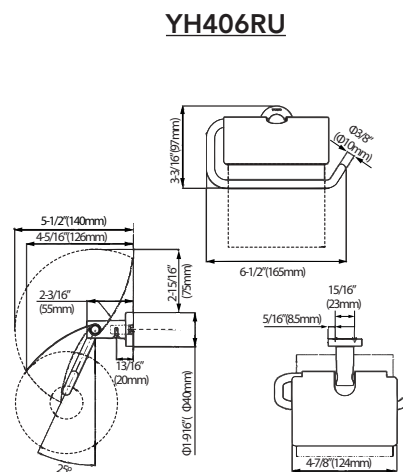

### PRODUCT SPECIFICATION

Product shall have a solid metal construction and include installation hardware. Product shall be TOTO Model Y\_406\_\_U#\_\_

### SPECIFICATIONS

	Material	Shipping Weight	Shipping Dimensions	Warranty
YT406S4RU	Zinc Alloy/Stainless Steel	0.9 lbs.	18-3/16" L x 3-1/4" W x 2-3/16" H	Lifetime Limited Warranty (Residential Use)
YT406S6RU	Zinc Alloy/Stainless Steel	1.0 lbs.	26-7/16" L x 3-1/4" W x 2-3/16" H	
YTS406BU	Zinc Alloy/Stainless Steel	4.3 lbs.	25-3/16" L x 10-1/4" W x 5-5/16" H	One Year (Commercial Use)
YTT406U	Zinc Alloy/Stainless Steel	0.6 lbs.	6-9/16" L x 6-3/4" W x 2-3/8" H	
YH406RU	Zinc Alloy/Stainless Steel	1.2 lbs.	5-15/16" L x 7-5/16" W x 2-11/16" H	
YRH406U	Zinc Alloy	0.5 lbs.	4-5/8" L x 3-9/16" W x 3-7/8" H	

### DIMENSIONS

**TOTO**

Ph: (888) 295-8134 | Fax: (800) 699-4889 | www.totousa.com | © TOTO USA

These dimensions and specifications are subject to change without notice

#SS-01507 v.01