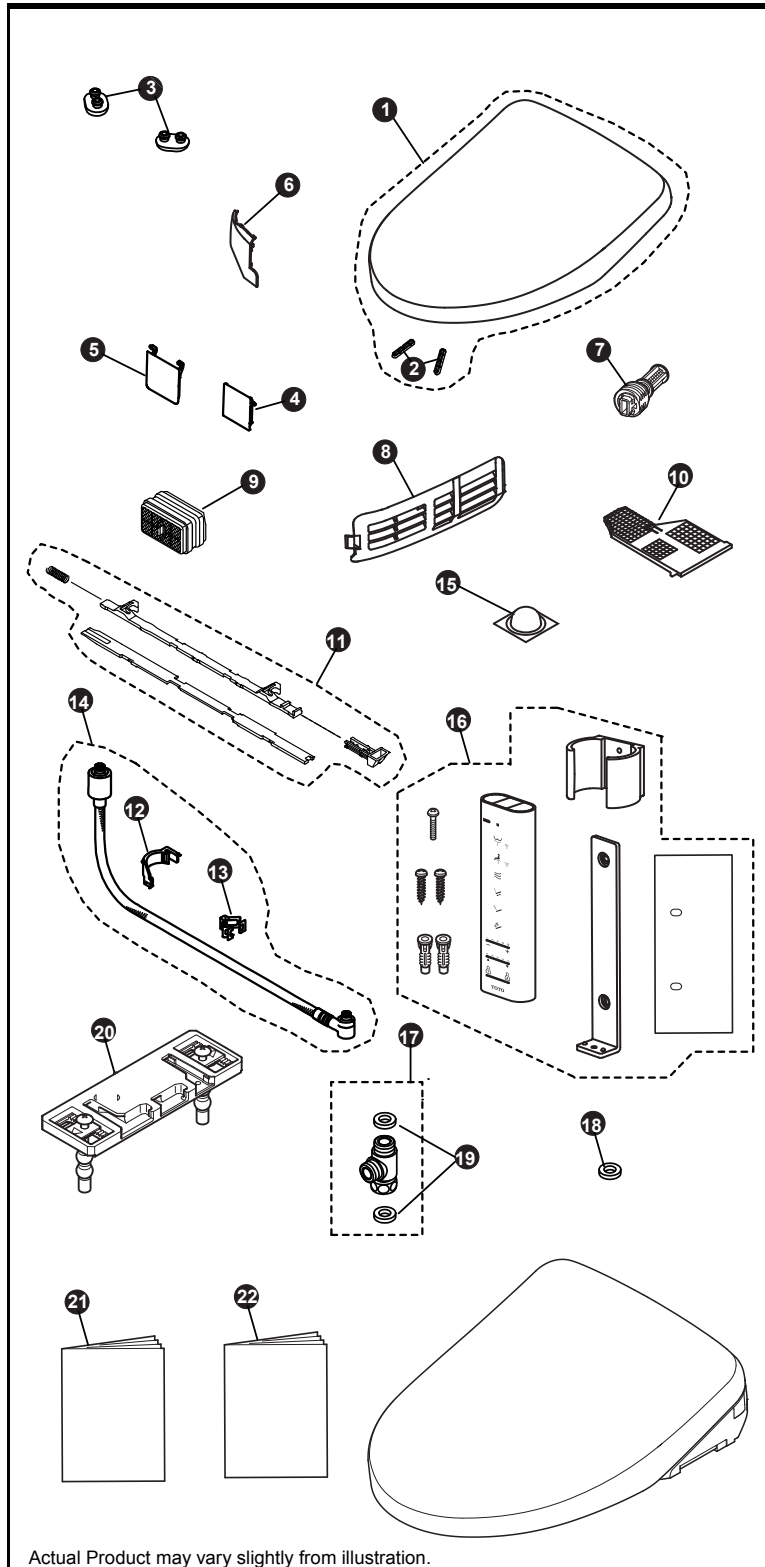

Washlet® S500e/S550e

Actual Product may vary slightly from illustration.

Item	Part	Description
1	THU6025#01	Contemporary Lid - Cotton White
	THU6025#12	Contemporary Lid - Sedona Beige
	THU6026#01	Classic Lid - Cotton White
	THU6026#12	Classic Lid - Sedona Beige
2	THU6068	Lid Bumpers (x2)
3	THU9337	Seat Bumpers (x2)
4	THU6070#01	Dryer Door - Cotton White
	THU6070#12	Dryer Door - Sedona Beige
5	THU6069#01	Wand Door - Cotton White
	THU6069#12	Wand Door - Sedona Beige
6	THU6061#01	Side Cover for non Washlet+ - Cotton White
	THU6061#12	Side Cover for non Washlet+ - Sedona Beige
	THU6060#01	Side Cover for Washlet+ - Cotton White
	THU6060#12	Side Cover for Washlet+ - Sedona Beige
7	THU6071	Water Filter Drain Valve
8	THU6030	Deodorizer Louver
9	THU9476	Deodorizer Catalyst
10	THU6058#01	Deodorizer Air Filter - Cotton White
	THU6058#12	Deodorizer Air Filter - Sedona Beige
11	THU6044	Lever Assembly
12	THU6072	Water Supply Connection Cover
13	THU9484	Water Supply Connection Clip
14	THU6052	Water Supply Hose for standard connection
	THU6051	Water Supply Hose for Washlet+
15	THU9488	Top Lid Cushion
16	THU6055	S550e Remote Control Assembly
	THU6056	S500e Remote Control Assembly
17	THU9339	Junction Valve
18	9BU9155	Rubber Washer for Junction Valve
19	THU9340	Fiber Washers for Junction Valve
20	THU6050	Baseplate Assembly
21	THU6062	Intruction Manual Packet
22	THU6064	Installation Manual for standard connection
	THU6063	Installation Manual for Washlet+

Note:

Product Number Explanations

Washlet®
 (SW) Washlet®
 (3044) S500e Classic
 (3046) S500e Contemporary
 (3054) S550e Classic
 (3056) S500e Contemporary
 (T40) Washlet+

Colors
 (#01) Cotton White
 (#12) Sedona Beige