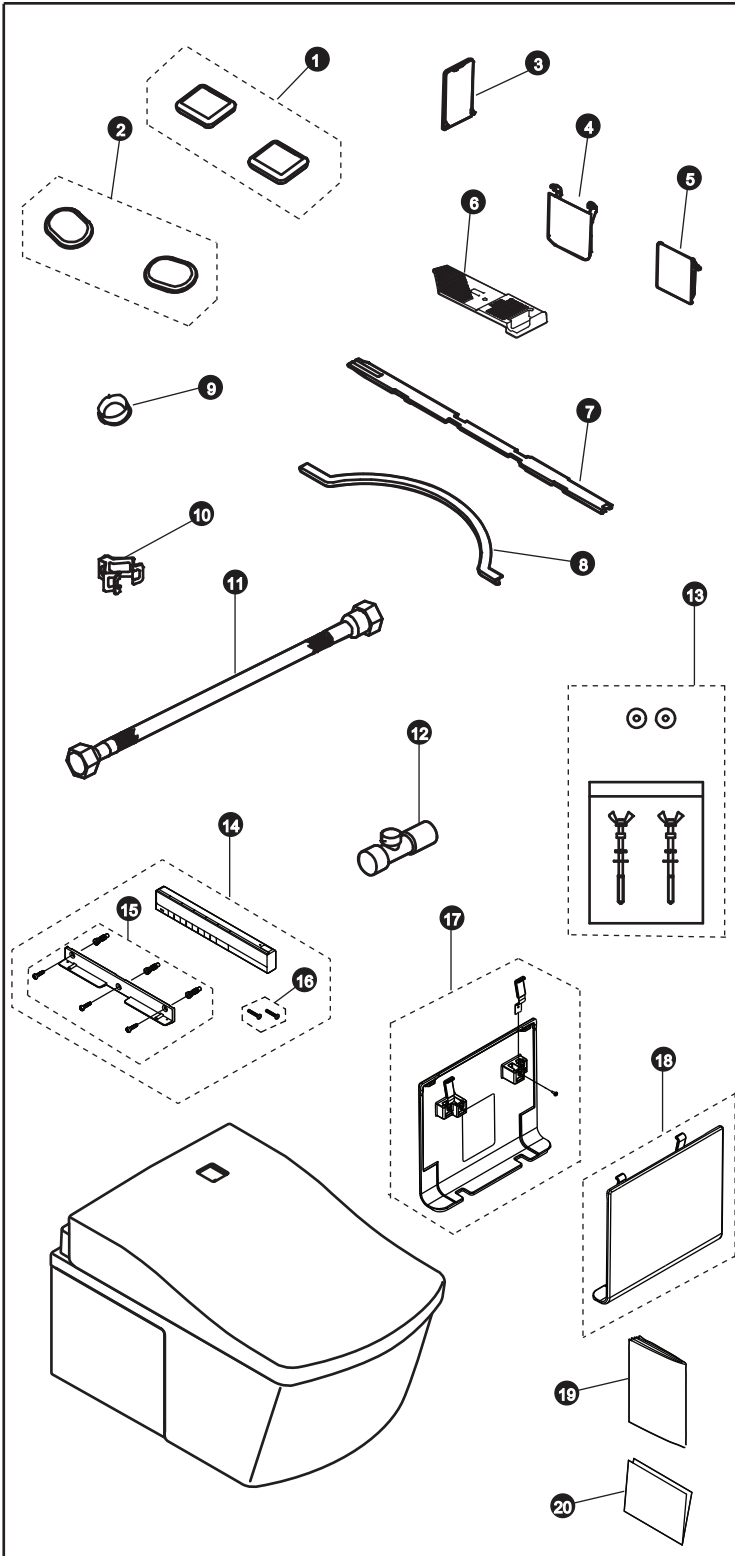

# CWT996CEMFX & CWT994CEMFG (Top & Bowl Units)

CWT996CEMFX  
SN996MX  
CT996CEFX

CWT996CEMFG  
SN996M  
CT996CEFG

## Neorest® AC & EW 1.28Gpf / 0.9Gpf Wall Hung Toilet 3D Tornado Flush® CeFiONtect® & Actilight Cleaning System

Item	Part	Description
1	THU9978	Lid Bumpers
2	THU9674	Seat Bumpers
3	THU9676#01	Wand Door (cotton)
4	THU9677#01	Dryer Door (cotton)
5	THU9986	Side Cover
6	THU6010	Air Filter
7	THU9481	Lever Cover
8	THU9624	Backflow Check Gasket
9	THU9670	Screw Cap
10	THU9484	Quick Fastener
11	THU6013	Flexible Hose
12	THU6015	Water Shutoff Valve
13	THU6016	Top Mounting Hardware
14	THU6017	Remote Control Assembly
15	THU9727	Remote Control Hanger Assembly
16	THU9728	Remote Control Anti Theft Assembly
17	THU6020	Side Panel Assembly (Left)
18	THU6021	Side Panel Assembly (Right)
19	THU6018	Manual Packet (for Top Unit)
20	THU6024	Installation Manual (for Bowl Unit)

#### Two-Piece Toilet

(CWT) Wall Hung Toilet Kit  
(996/994) Model  
(CEM) 3D Tornado®  
(F) Universal Height  
(X) Actilight Cleaning  
(G) CeFiONtect®