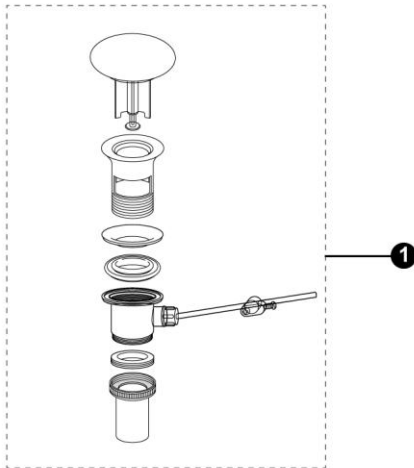

Kiwami®
Rectangle Vessel Lavatory
(including CeFiONtect™)

Item	Part	Description
1	THP733#01	Drain Fitting Assembly
2	0GU537	Template
3	0GU542	Installation Instructions

Note:

Product Number Explanations

Vessel Lavatory

(LT) Lavatory
 (476) Model
 (G) CeFiONtect™

Colors

(#01) Cotton

Actual Product may vary slightly from illustration.