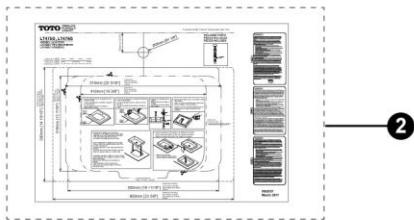

Kiwami®
Rectangle Vessel Lavatory
(including CeFiONtect™)

Item	Part	Description
1	THP733#01	Drain Fitting Assembly
2	0GU537	Template
3	0GU542	Installation Instructions

Note:

Product Number Explanations

Vessel Lavatory

(LT) Lavatory
 (476) Model
 (G) CeFiONtect™

Colors

(#01) Cotton

Actual Product may vary slightly from illustration.