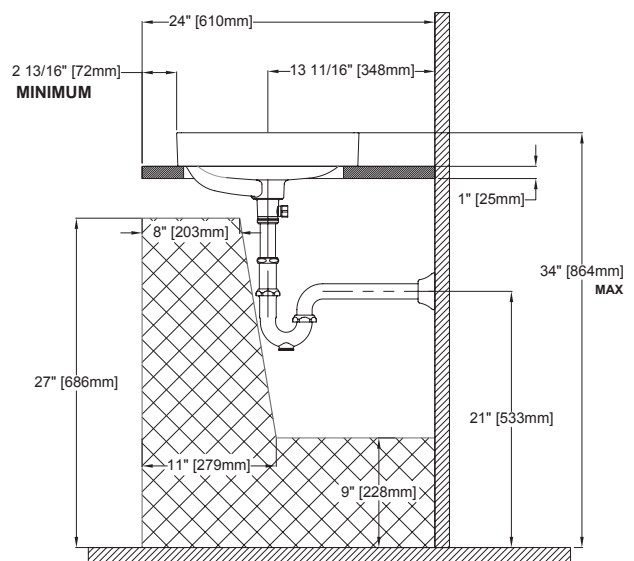

Kiwami® Rectangle Vessel Lavatory

FEATURES

- 23-5/8"W x 14-15/16"D x 2-3/4"H
- CeFiONtect™ ceramic glaze minimizes debris and mold from sticking to surface
- Crafted with LinearCeram—an extremely smooth, thin, and durable material
- Decorative drain cover
- Complete with installation template
- ADA compliant
- Front overflow

CODES/STANDARDS

- Meets ADA guidelines and ANSI A117.1 requirements when top of lavatory rim is installed 864mm (34") from finished floor and lavatory is installed 72mm (2-13/16") minimum from front edge
- Meets and exceeds ASME A112.19.2/CSA B45.1
- Certifications: IAPMO(cUPC), State of Massachusetts, City of Los Angeles, and others
- Code compliance: UPC, IPC, NSPC, NPC Canada, and others

LT476G

Kiwami Rectangle Vessel Lavatory

SPECIFICATIONS

Waste	1-1/4"
Size	23-5/8"W x 14-15/16"D x 2-3/4"H
Basin	23-5/16"W x 14-5/8"D
Basin Depth	3-9/16"
Warranty	One Year Limited Warranty
Material	LinearCeram
Shipping Weight	23 lbs
Shipping Dimensions	25" x 17-7/8" x 8-3/4"

DIMENSIONS

ADA COMPLIANCE

TOTO®

These dimensions and specifications are subject to change without notice