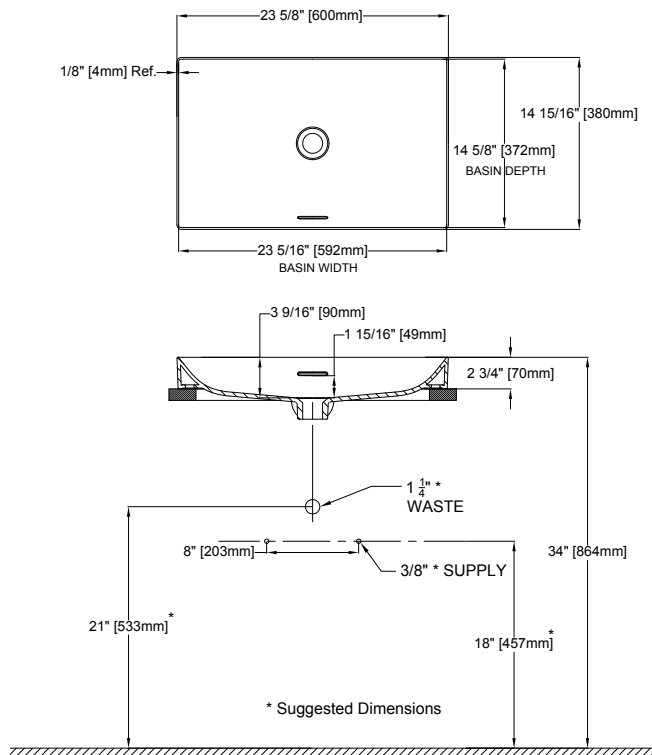

Kiwami® Rectangle Vessel Lavatory

FEATURES

- 23-5/8"W x 14-15/16"D x 2-3/4"H
- CeFiONtect™ ceramic glaze minimizes debris and mold from sticking to surface
- Crafted with LinearCeram—an extremely smooth, thin, and durable material
- Decorative drain cover
- Complete with installation template
- ADA compliant
- Front overflow

CODES/STANDARDS

- Meets ADA guidelines and ANSI A117.1 requirements when top of lavatory rim is installed 864mm (34") from finished floor and lavatory is installed 72mm (2-13/16") minimum from front edge
- Meets and exceeds ASME A112.19.2/CSA B45.1
- Certifications: IAPMO(cUPC), State of Massachusetts, City of Los Angeles, and others
- Code compliance: UPC, IPC, NSPC, NPC Canada, and others

LT476G

Kiwami Rectangle Vessel Lavatory

SPECIFICATIONS

Waste	1-1/4"
Size	23-5/8"W x 14-15/16"D x 2-3/4"H
Basin	23-5/16"W x 14-5/8"D
Basin Depth	3-9/16"
Warranty	One Year Limited Warranty
Material	LinearCeram
Shipping Weight	23 lbs
Shipping Dimensions	25" x 17-7/8" x 8-3/4"

DIMENSIONS

ADA COMPLIANCE

TOTO®

These dimensions and specifications are subject to change without notice